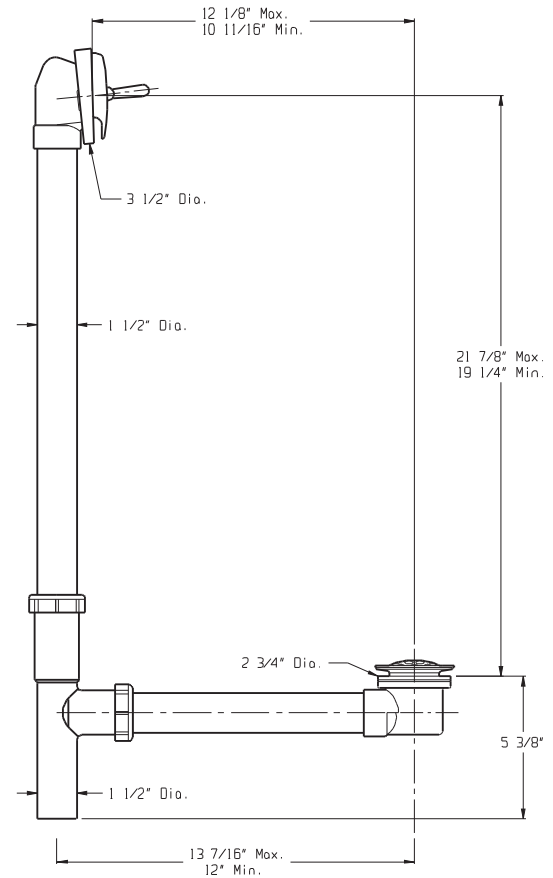

Features:

- Fits most tubs to 24" high
- 1-1/2" plastic tubing in PVC
- Patented adjustable self-retaining rubber head gasket
- Patented pre-adjustable linkage
- Cast brass shoe plug
- Extra long plunger stroke
- Lubricated cast brass plunger
- Chrome plated stamped brass domed strainer
- Heavy duty, highly polished face plate
- Partially assembled in carton
- Compartmentalized packaging
- Available in Chrome and Polished Brass

Standards & Certifications:

- IAPMO/cUPC

Catalog Numbers:

41-513 PVC (Chrome)

Prefixes Available:

None

Suffixes Available:

None

Job Name	
Date	
Model Specified	
Quantity	
Customer	
Contractor	
Architect/engineer	

Gerber Toll Free Technical Support: 888-648-6466
www.gerberonline.com