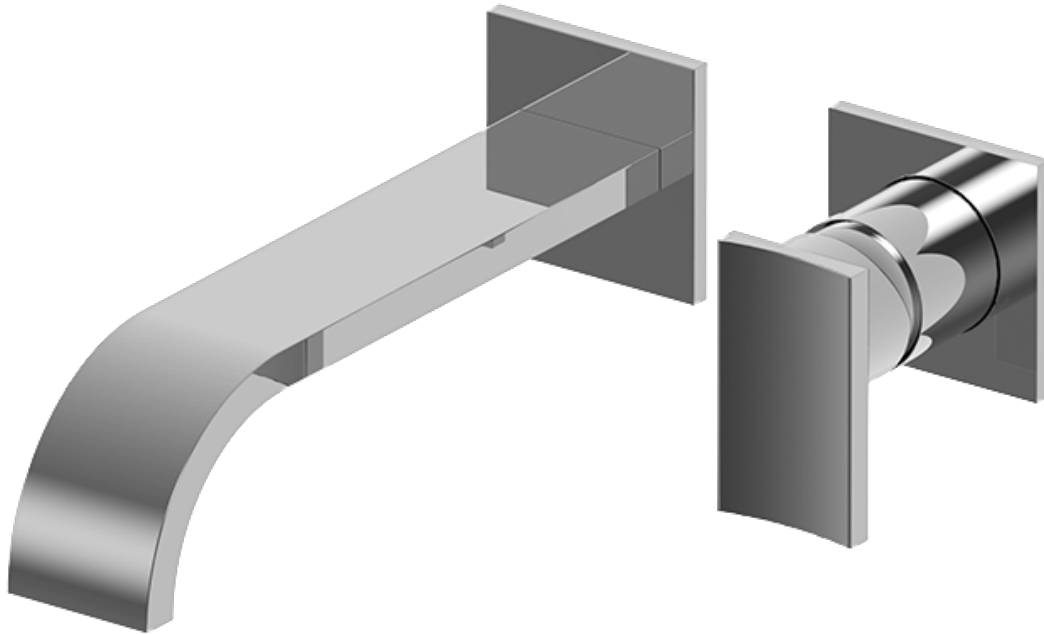

BATHROOM
Sade Wall-Mounted Lavatory
Faucet
G-1836-LM36W

GRAFF®

Information

- Wall-mount spout and handle installation
- Aerated Flow Rate ~2.2 gpm @60 psi
- 9-1/4" spout reach
- Drain assembly not included
- Optional Matching Decorative Trap G-9971
- Handle may be installed on left or right of spout
- Optional extension kit
- ADA

G-1836-LM36W

Sade Collection

Wall-Mounted Lavatory Faucet w/Single Handle

GRAFF®

Product Features

- Wall-mount spout and handle installation
- Aerated flow rate ~2.2 gpm @60 psi
- 9-1/4" spout reach
- Handle may be installed on left or right of spout
- Drain assembly not included