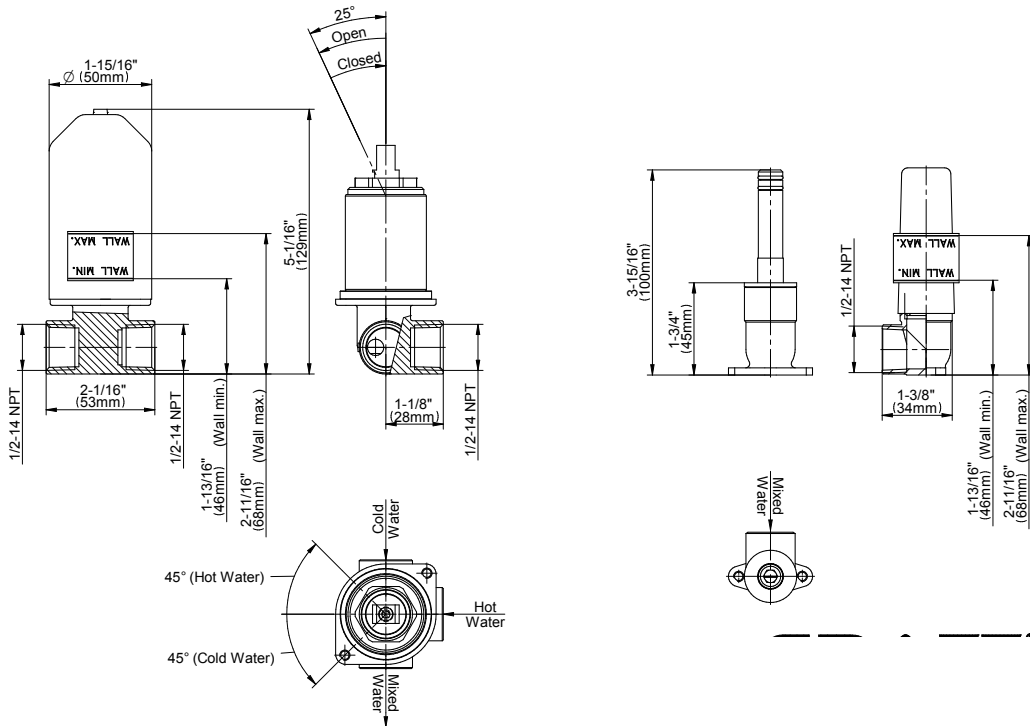

G-1085
Rough Valve

Product Features

- GPM depends on trim

Warranty

- Limited lifetime warranty

For complete warranty information go to <https://www.graff-faucets.com/en-nam/warranty>

The measurements shown are for reference only. Products and specifications shown are subject to change without notice. Revised 6/2018.

www.graff-designs.com | phone: 800-954-4723