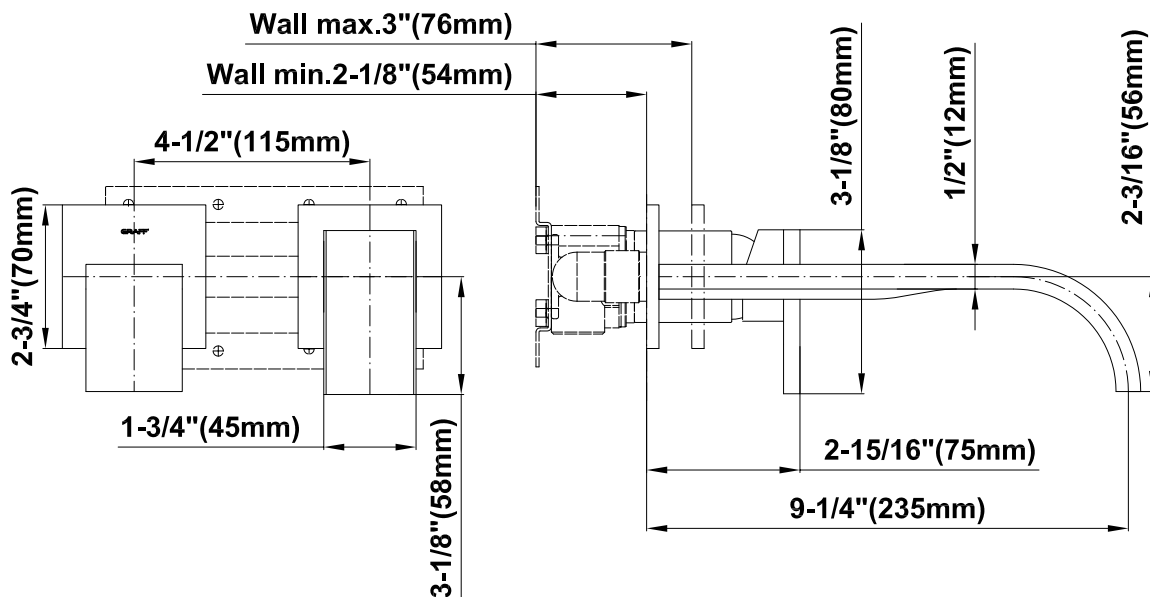

The measurements shown are for reference only. Products and specifications shown are subject to change without notice. Revised 10/2018.

www.graff-designs.com | phone: 800-954-4723