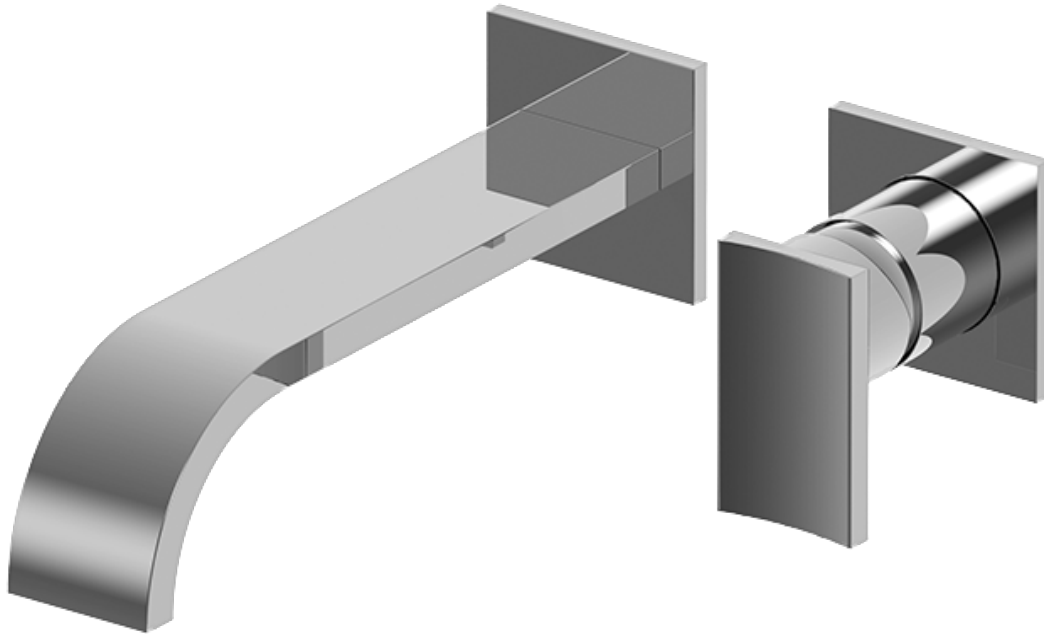

BATHROOM
Sade Wall-Mounted Lavatory
Faucet
G-1836-LM36W

GRAFF®

Information

- Wall-mount spout and handle installation
- Aerated Flow Rate ~2.2 gpm @60 psi
- 9-1/4" spout reach
- Drain assembly not included
- Optional Matching Decorative Trap G-9971
- Handle may be installed on left or right of spout
- Optional extension kit
- ADA

G-1836-LM36W

Sade Collection

Wall-Mounted Lavatory Faucet w/Single Handle

GRAFF®

Product Features

- Wall-mount spout and handle installation
- Aerated flow rate ~2.2 gpm @60 psi
- 9-1/4" spout reach
- Handle may be installed on left or right of spout
- Drain assembly not included

www.graff-designs.com | phone: 800-954-4723

BATHROOM
Sade Wall-Mounted Lavatory
Faucet
G-1836-LM36W

GRAFF®

Information

- Wall-mount spout and handle installation
- Aerated Flow Rate ~2.2 gpm @60 psi
- 9-1/4" spout reach
- Drain assembly not included
- Optional Matching Decorative Trap G-9971
- Handle may be installed on left or right of spout
- Optional extension kit
- ADA