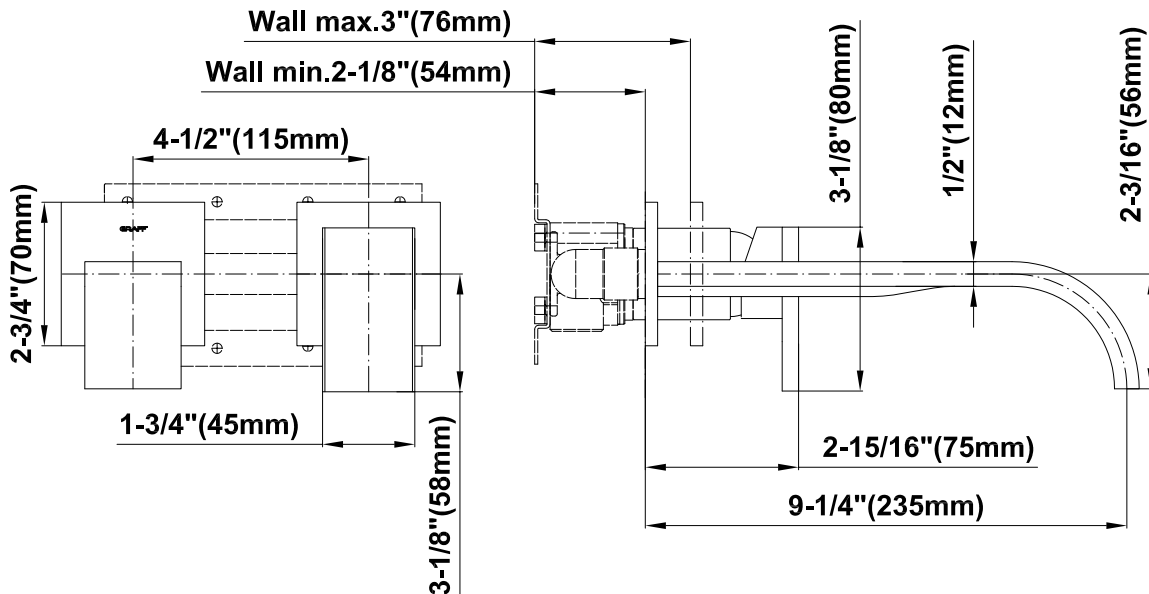

The measurements shown are for reference only. Products and specifications shown are subject to change without notice. Revised 10/2018.

www.graff-designs.com | phone: 800-954-4723