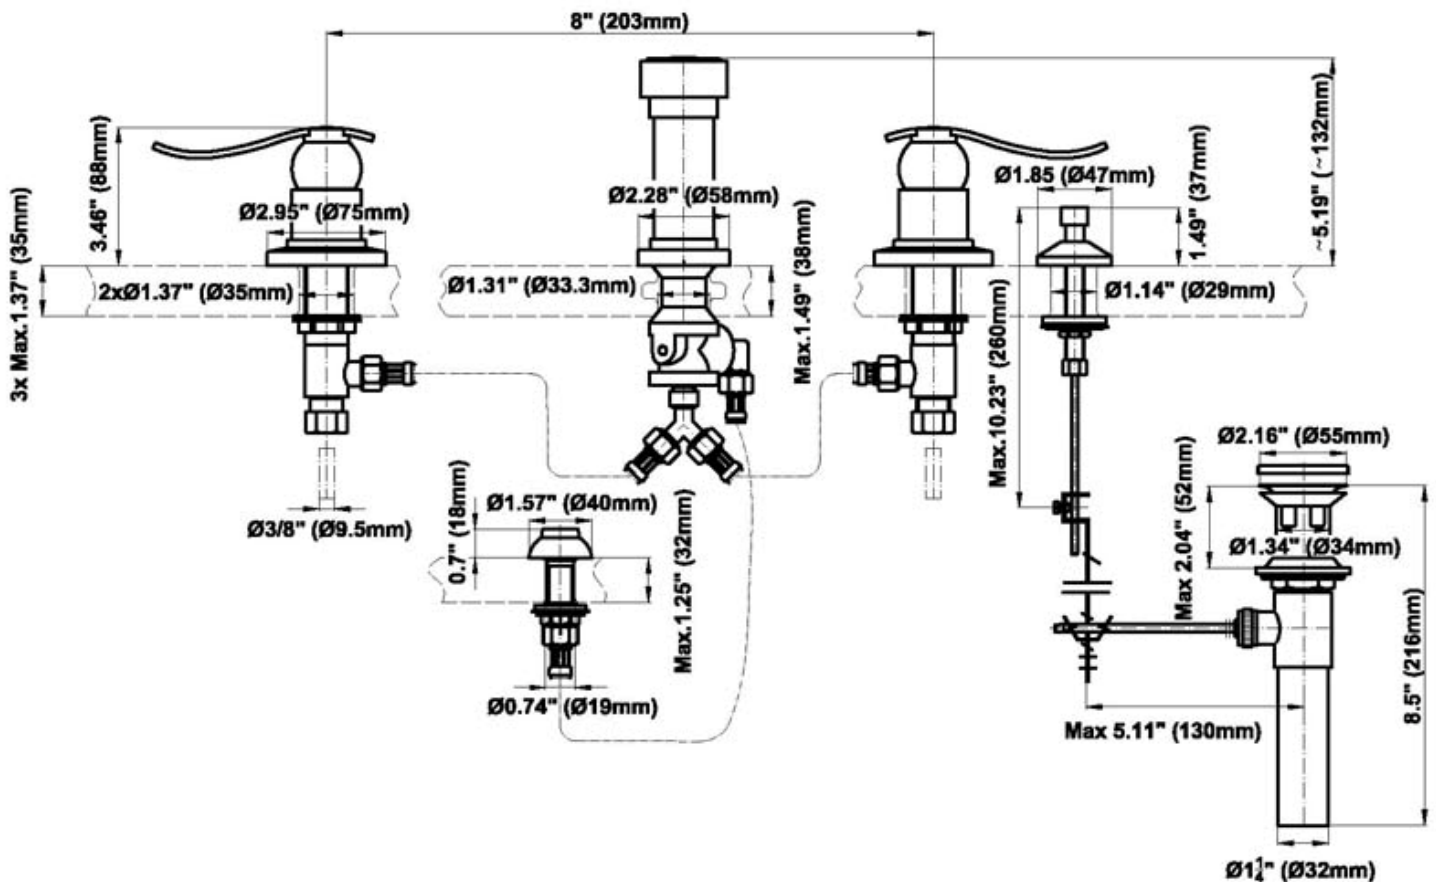

The measurements shown are for reference only. Products and specifications shown are subject to change without notice. Revised 11/2012.

www.graff-faucets.com | phone: 800-954-4723