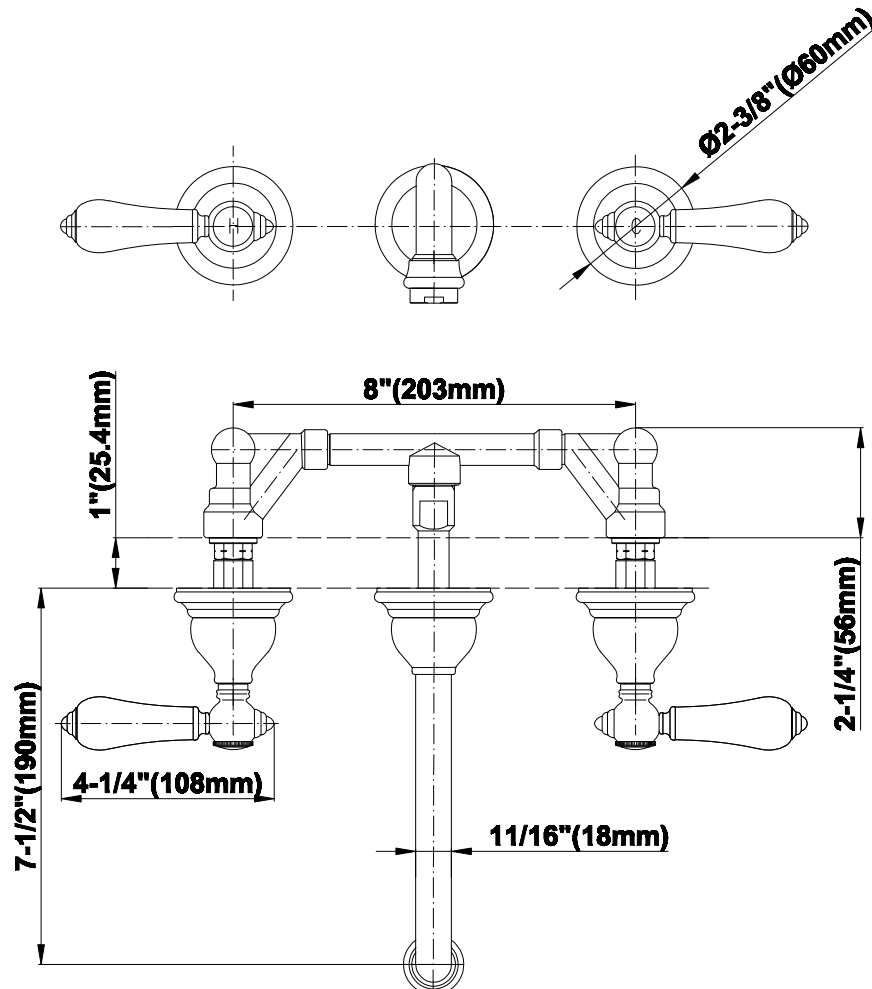

The measurements shown are for reference only. Products and specifications shown are subject to change without notice. Revised 07/2012.

www.graff-faucets.com | phone: 800-954-4723