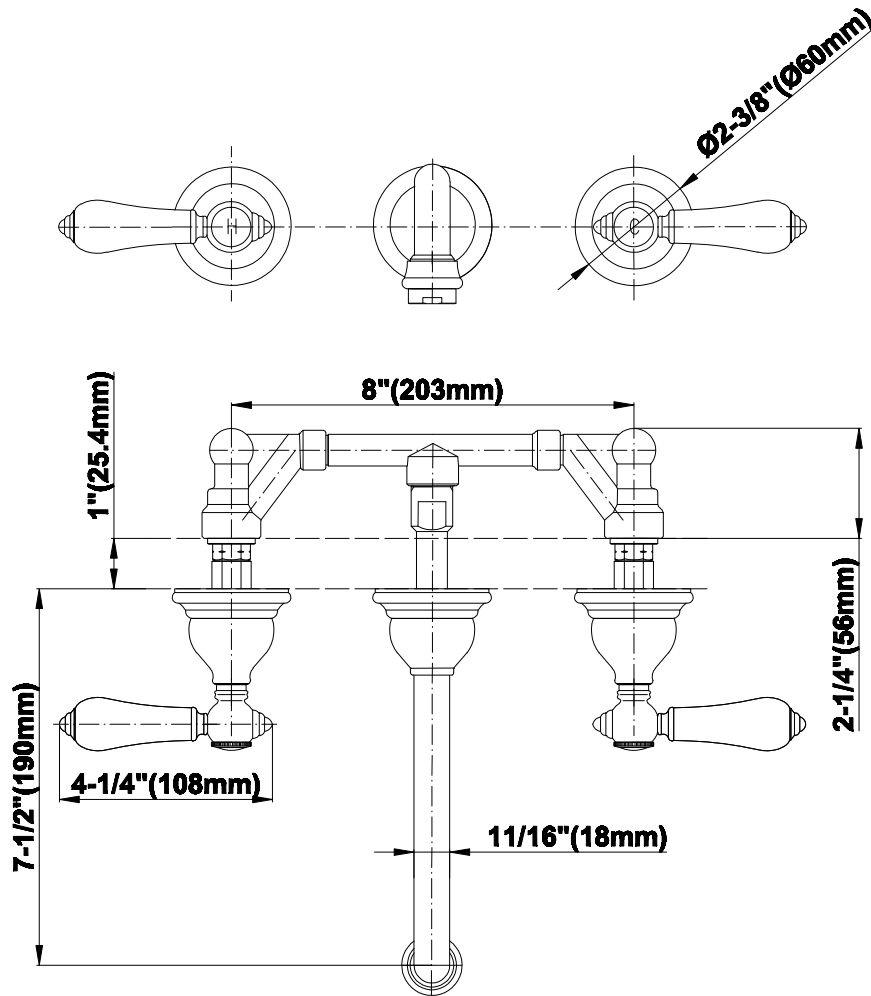

G-2530-LM34

Nantucket Collection

Wall-Mounted Lavatory Faucet (Rough and Trim)

GRAFF[®]
CUTTING EDGE DESIGN

Product Features

- Installs on 8" centers
- Aerated flow rate ~ 2.2 gpm @ 60 psi
- 7-1/2" spout reach
- Drain assembly not included

Polished
Nickel

SteeInox®
(Satin Nickel)

Vintage
Brushed Brass

BATHROOM
Canterbury Wall-Mounted
Lavatory Faucet
G-2530-LM34

GRAFF®

Information

- Installs on 8" centers
- Aerated flow rate ≤ 1.2 max gpm
- 7-1/2" spout reach
- Drain assembly not included
- Optional Matching Decorative Trap G-9973
- ADA
- CALGreen

- Decorative trap G-9970-**
- Water-saving aerator G-9300

Warranty

- Limited lifetime warranty

For complete warranty information go to www.graff-faucets.com/en-nam/warranty

The measurements shown are for reference only. Products and specifications shown are subject to change without notice. Revised 07/2012.