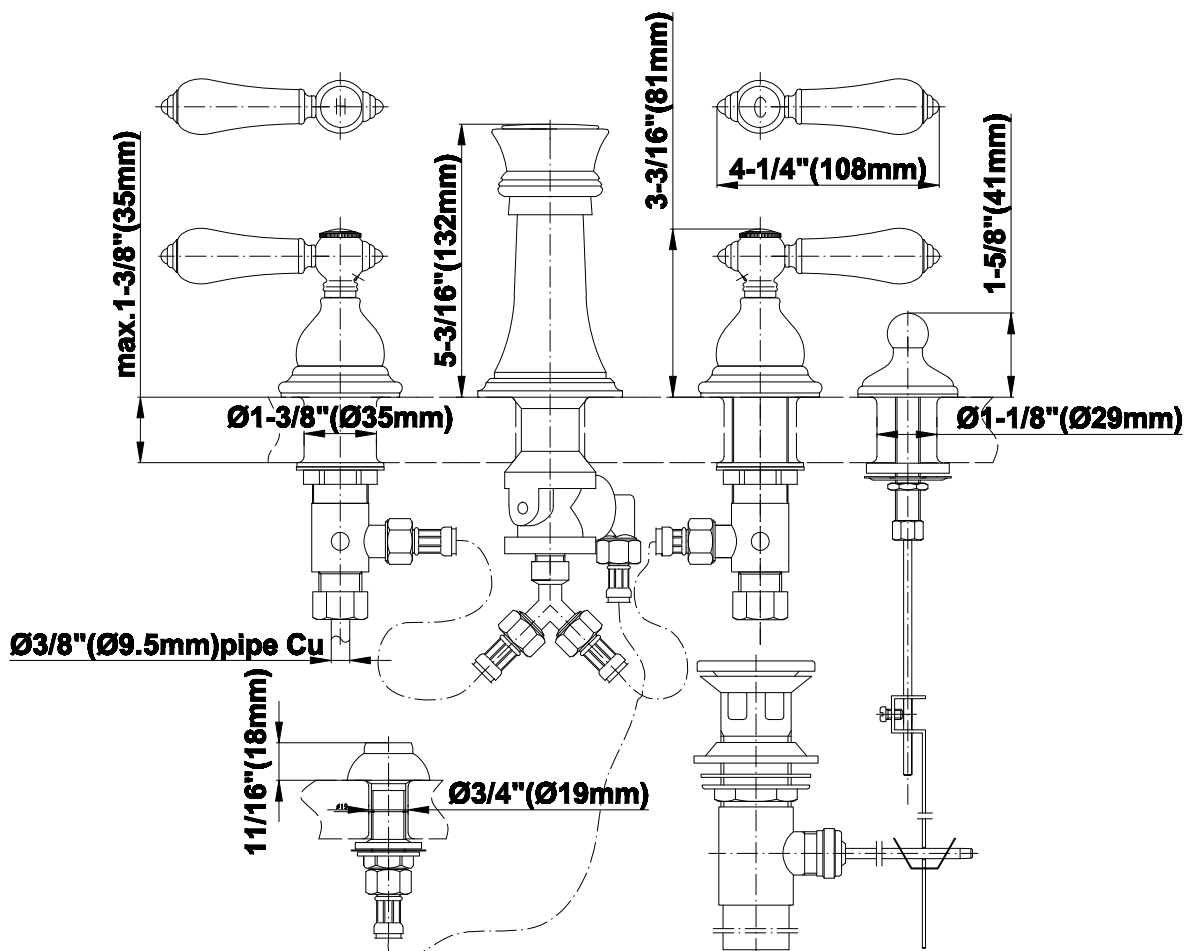

The measurements shown are for reference only. Products and specifications shown are subject to change without notice. Revised 07/2012.

www.graff-faucets.com | phone: 800-954-4723