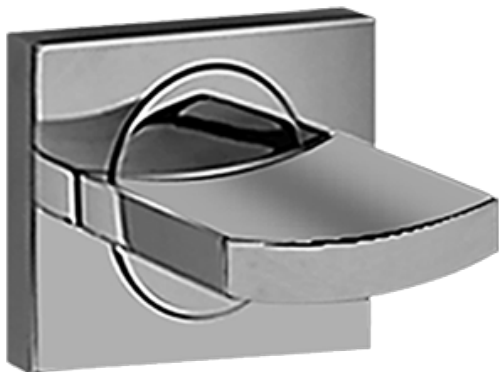

BATHROOM  
Sade/Targa/Luna Lavatory Handle  
Set - Wall-Mounted  
**C14U-VS**

**GRAFF®**

**Finishes**

24K Gold

24K Brushed  
Gold

Architectural  
Black™

Brushed  
Nickel

Matte Black

Olive Bronze

Polished  
Chrome

Polished  
Nickel

Steelnox®  
(Satin Nickel)

Architectural  
White

# C14U-BS, VS, WS