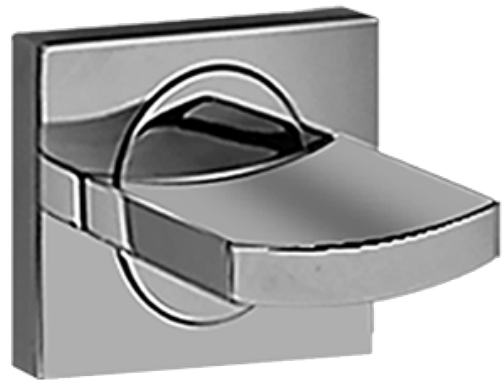

BATHROOM  
Sade/Targa/Luna Lavatory Handle  
Set - Wall-Mounted  
**C14U-VS**

**GRAFF®**

**Finishes**

24K Gold

24K Brushed  
Gold

Architectural  
Black™

Brushed  
Nickel

Matte Black

Olive Bronze

Polished  
Chrome

Polished  
Nickel

Steelnox®  
(Satin Nickel)

Architectural  
White

# C14U-BS, VS, WS