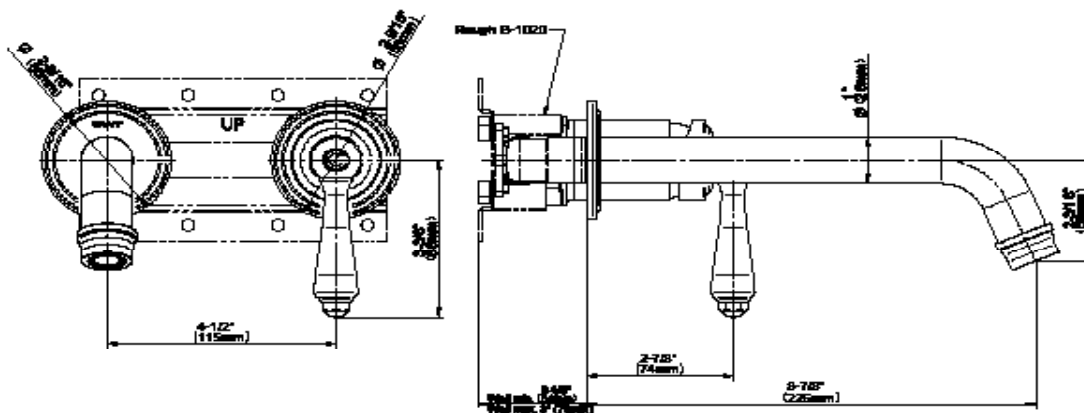

Architectural
White

The measurements shown are for reference only. Products and specifications shown are subject to change without notice. Revised 5/2018.

www.graff-designs.com | phone: 800-954-4723