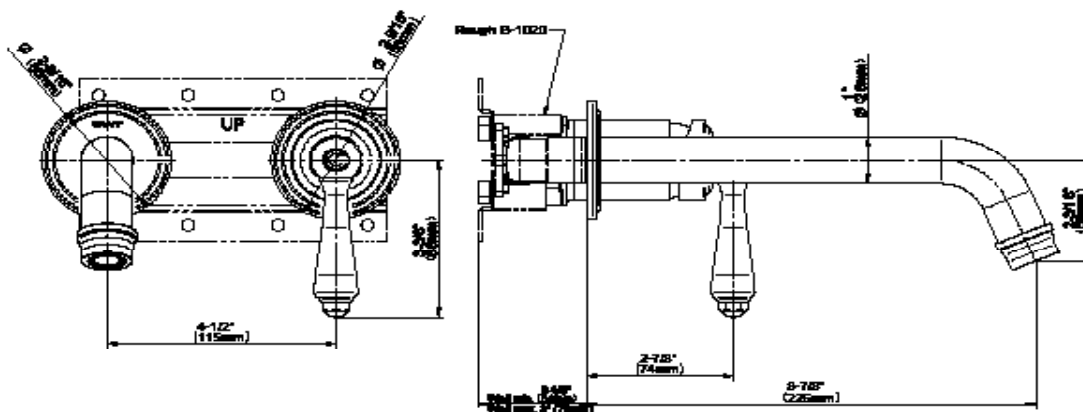

Warranty

- Limited lifetime warranty

For complete warranty information go to <https://www.graff-faucets.com/en/info/faqs>