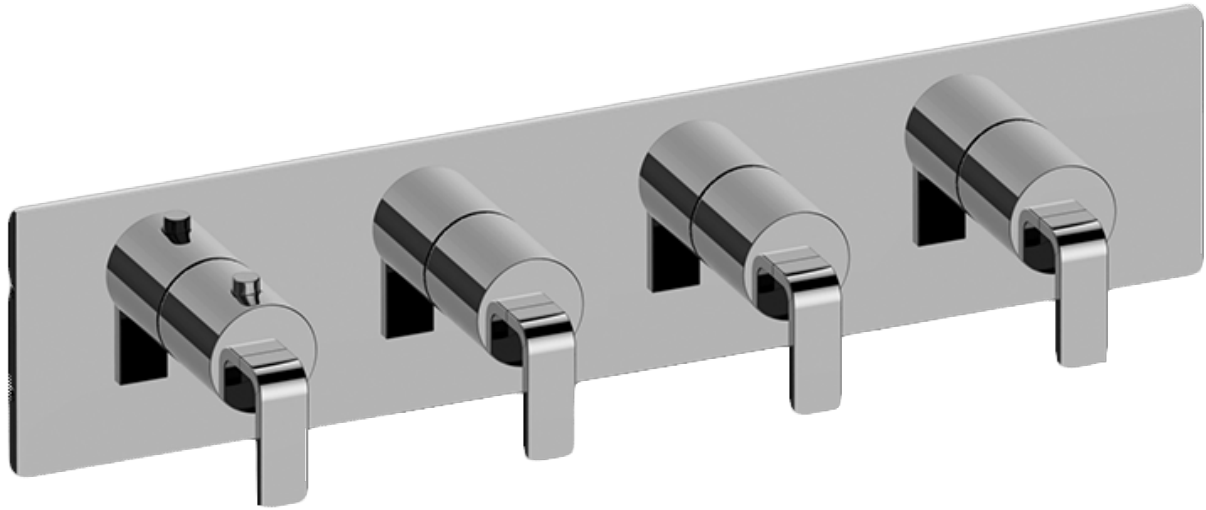

SHOWER
Immersion M-Series Valve
Horizontal Trim with Four Handles
G-8059H-LM40E0-T

GRAFF®

Information

- Four metal handles, decorative trim plate
- Use with M-Series rough valves
- ADA

Finishes

24K Gold

24K Brushed
Gold

Architectural
Black™

Matte Black

Polished
Chrome

Polished
Nickel

Stainless®
(Satin Nickel)

Architectural
White

G-8059H-LM40E0-T

IMMERSION Series