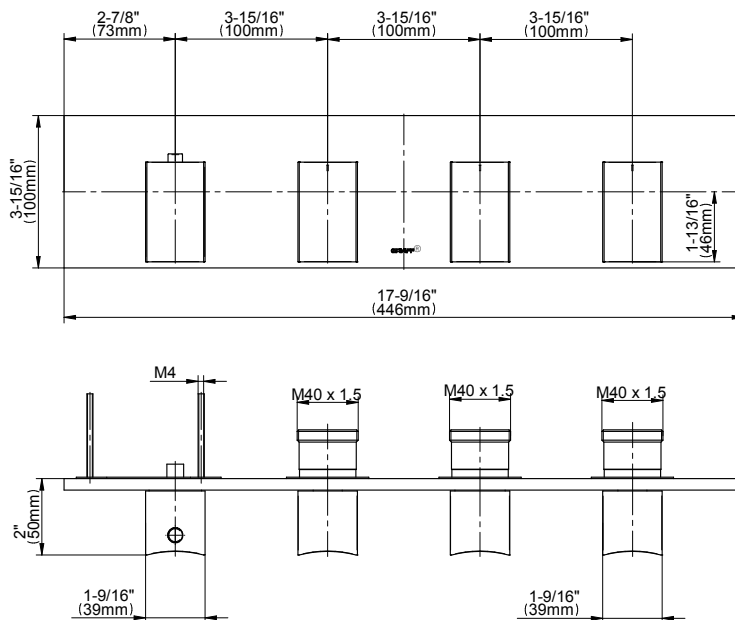

The measurements shown are for reference only. Products and specifications shown are subject to change without notice. Revised 12/2017.

www.graff-designs.com | phone: 800-954-4723