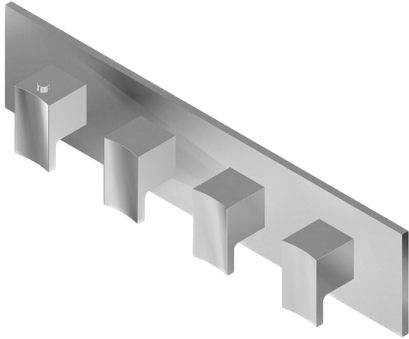

SHOWER  
M-Series Valve Horizontal Trim  
with Four Handles  
**G-8059H-C14E0-T**

**GRAFF®**

### Information

- Four metal handles, decorative trim plate
- Use with M-Series rough valves
- ADA

# G-8059H-C14E0-T

Sade Collection

M-Series Valve Horizontal Trim with Four Handles

## Product Features

- Four metal handles, decorative trim plate
- Use with M-Series rough valves