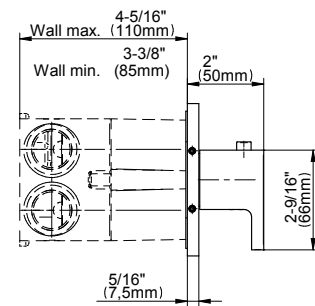

The measurements shown are for reference only. Products and specifications shown are subject to change without notice. Revised 12/2017.

www.graff-designs.com | phone: 800-954-4723