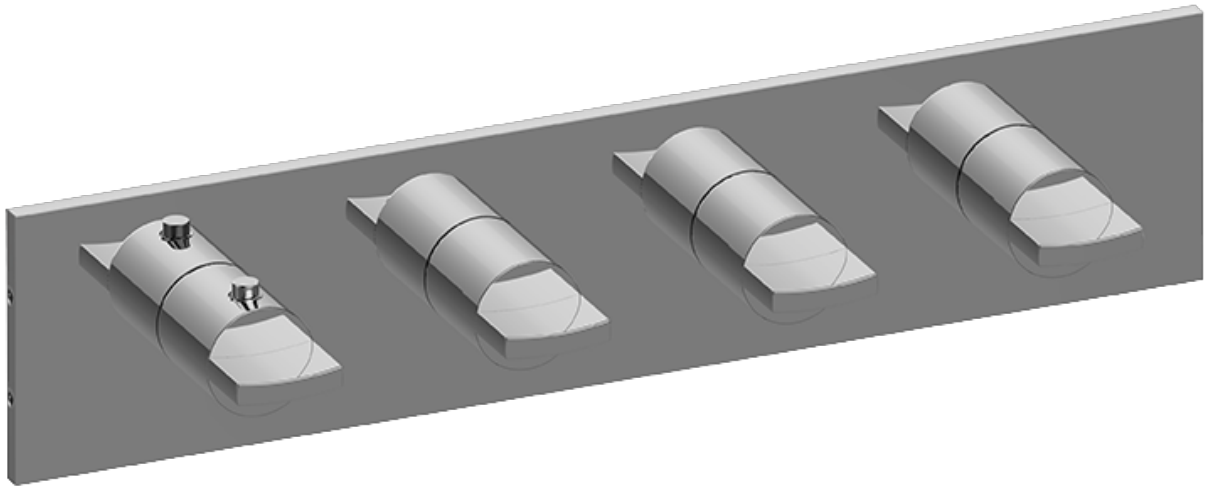

SHOWER  
M-Series Valve Horizontal Trim  
with Four Handles  
**G-8059H-C14E0-T**

**GRAFF®**

### Information

- Four metal handles, decorative trim plate
- Use with M-Series rough valves
- ADA

## Product Features

- Four metal handles, decorative trim plate
- Use with M-Series rough valves