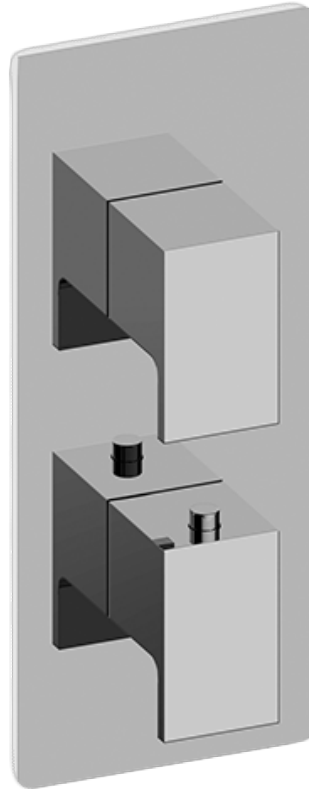

SHOWER
Solar M-Series Valve Trim with
Two Handles
G-8048-LM31E0-T

GRAFF®

Information

- Two metal handles, decorative trim plate
- Use with M-Series rough valves

Finishes

24K Gold

24K Brushed
Gold

Architectural
Black™

Matte Black

Polished
Chrome

Polished
Nickel

Steelnox®
(Satin Nickel)

Architectural
White

G-8048-LM31E0-T

Solar Collection

M-Series Valve Trim with Two Handles

GRAFF®

Product Features

- Two metal handles, decorative trim plate
- Use with M-Series rough valves

Available Finishes

- Polished Chrome
G-8048-LM31E0-PC-T
- Steelnox
G-8048-LM31E0-SN-T
- Architectural Black w/Chrome Accents*
G-8048-LM31E0-PC/BK-T*