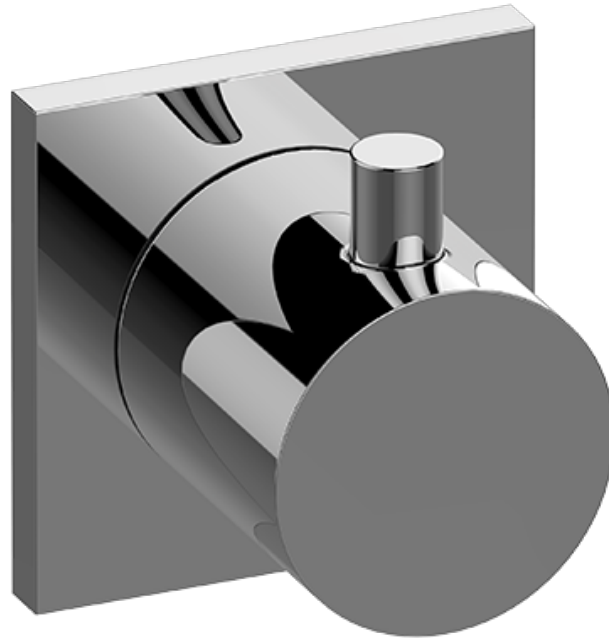

SHOWER  
Square M-Series Stop/Volume  
Control Valve Trim with Handle  
**G-8098-RH1-T**

**GRAFF®**

## Information

- Single metal handle
- Decorative trim plate
- Use with G-8076 stop/volume control valve with pass-through or G-8077 stop/volume control valve
- To complete package, you must order rough valve