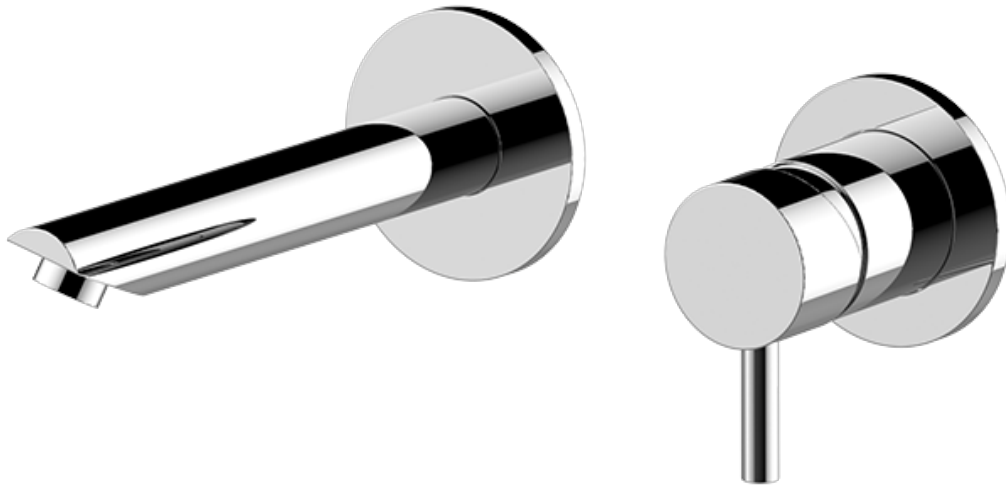

BATHROOM
M.E. 25 Wall-Mounted Lavatory
Faucet w/Single Handle
G-6138-LM41MW

GRAFF®

Information

- Wall-mount spout and handle installation
- Aerated flow rate ≤ 1.2 max gpm
- 7-1/2" spout reach
- Handle may be installed on left or right of spout
- Drain assembly not included
- Optional matching decorative trap G-9970
- Optional extension kit
- ADA
- CALGreen

G-6138-LM41MW

M.E.25 Series

Finishes

G-1085
Rough Valve

Product Features

- GPM depends on trim

Warranty

- Limited lifetime warranty

www.graff-designs.com | phone: 800-954-4723

BATHROOM
 M.E. 25 Wall-Mounted Lavatory
 Faucet w/Single Handle
G-6138-LM41MW

Information

- Wall-mount spout and handle installation
- Aerated flow rate ≤ 1.2 max gpm
- 7-1/2" spout reach
- Handle may be installed on left or right of spout
- Drain assembly not included
- Optional matching decorative trap G-9970
- Optional extension kit
- ADA
- CALGreen