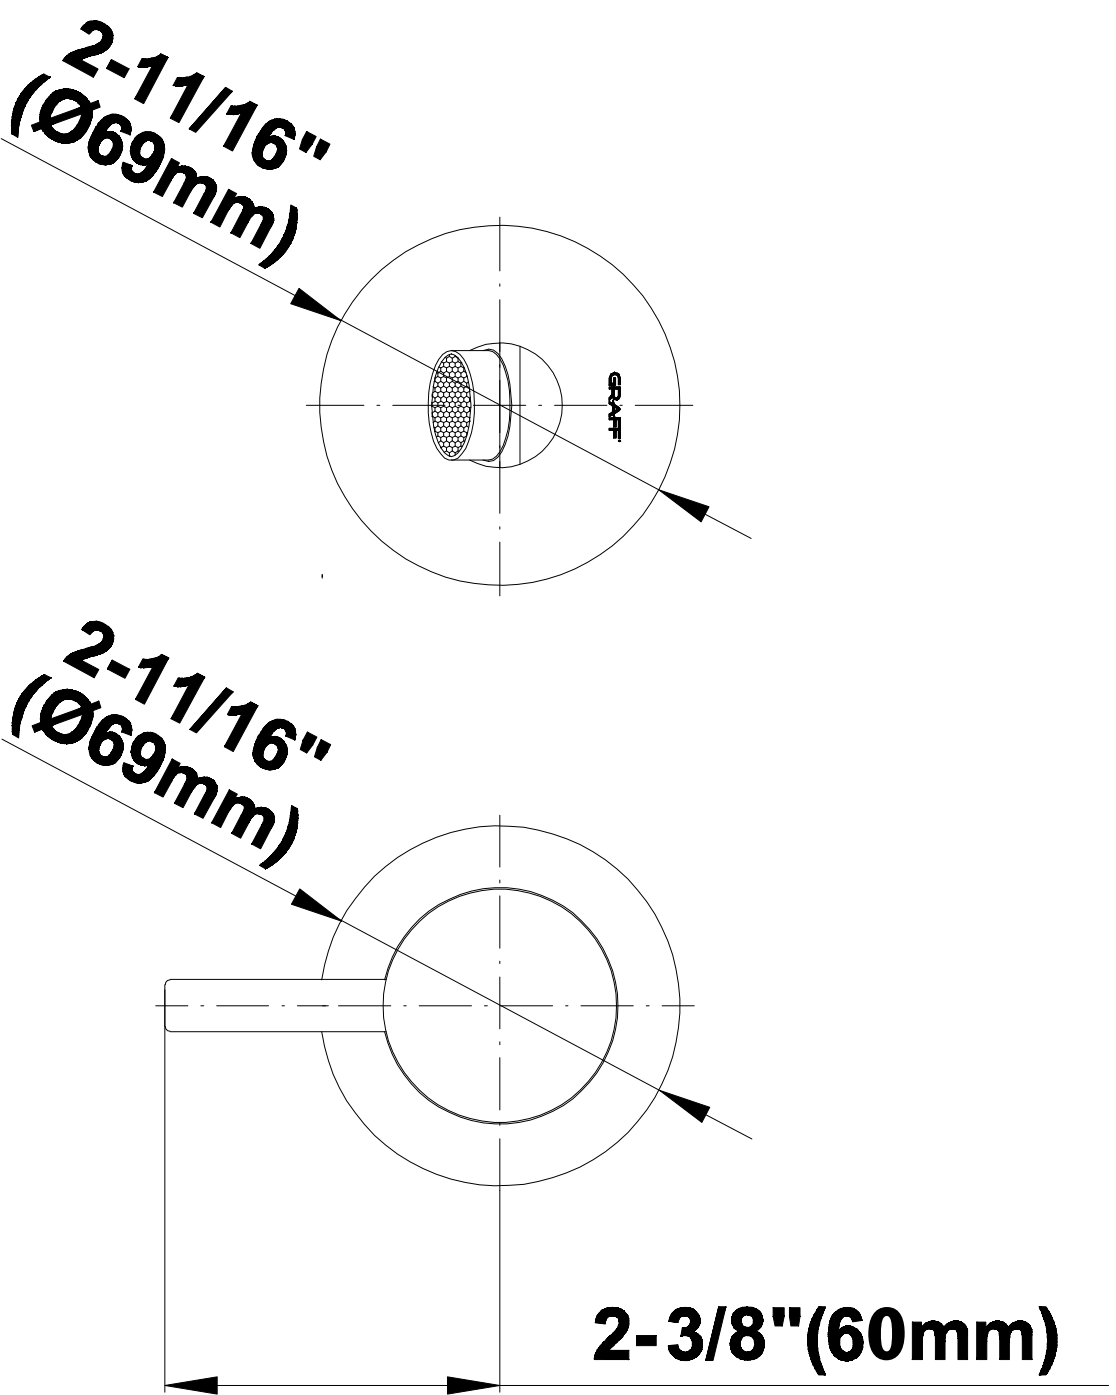

G-6138-LM41MW

M.E.25 Series