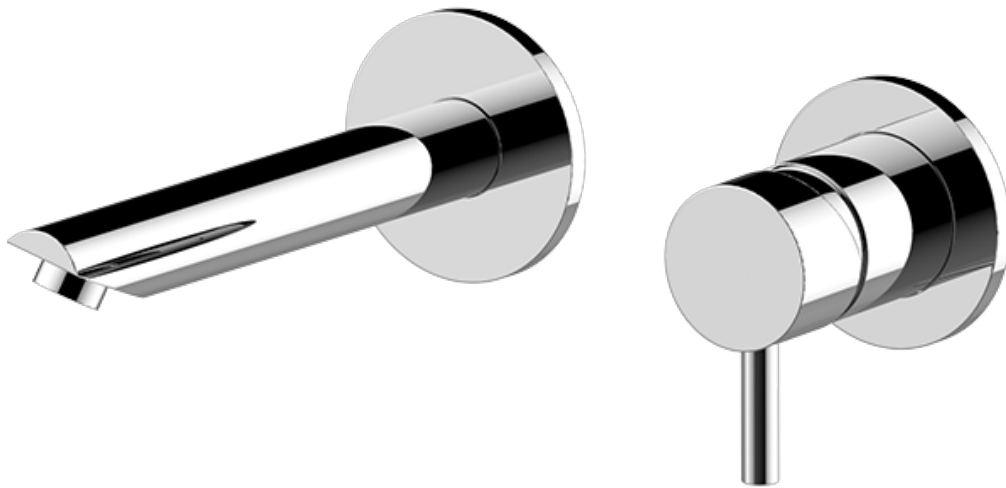

BATHROOM
M.E. 25 Wall-Mounted Lavatory
Faucet w/Single Handle
G-6138-LM41MW

GRAFF®

Information

- Wall-mount spout and handle installation
- Aerated flow rate ≤ 1.2 max gpm
- 7-1/2" spout reach
- Handle may be installed on left or right of spout
- Drain assembly not included
- Optional matching decorative trap G-9970
- Optional extension kit
- ADA
- CALGreen

G-6138-LM41MW

M.E.25 Series

Finishes

G-1085
Rough Valve

Product Features

- GPM depends on trim

Warranty

- Limited lifetime warranty

www.graff-designs.com | phone: 800-954-4723

BATHROOM
 M.E. 25 Wall-Mounted Lavatory
 Faucet w/Single Handle
G-6138-LM41MW

Information

- Wall-mount spout and handle installation
- Aerated flow rate ≤ 1.2 max gpm
- 7-1/2" spout reach
- Handle may be installed on left or right of spout
- Drain assembly not included
- Optional matching decorative trap G-9970
- Optional extension kit
- ADA
- CALGreen