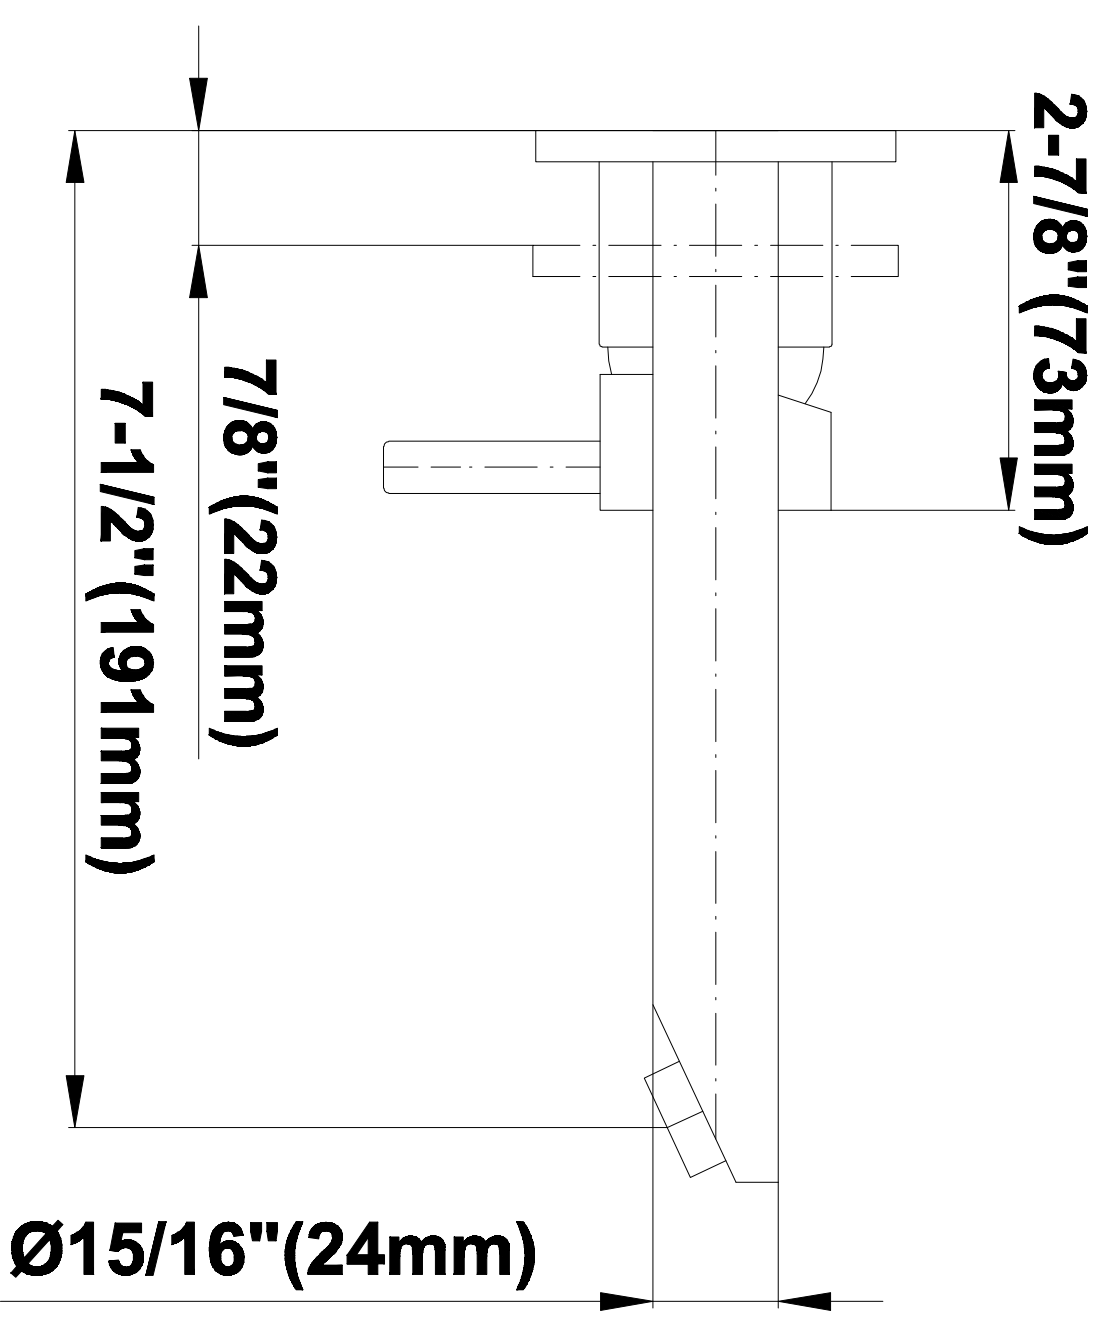

BATHROOM
M.E. 25 Wall-Mounted Lavatory
Faucet w/Single Handle
G-6138-LM41MW

GRAFF®

Information

- Wall-mount spout and handle installation
- Aerated flow rate ≤ 1.2 max gpm
- 7-1/2" spout reach
- Handle may be installed on left or right of spout
- Drain assembly not included
- Optional matching decorative trap G-9970
- Optional extension kit
- ADA
- CALGreen

G-6138-LM41MW

M.E.25 Series

Finishes

G-1085
Rough Valve

Product Features

- GPM depends on trim

Warranty

- Limited lifetime warranty

www.graff-designs.com | phone: 800-954-4723

BATHROOM
 M.E. 25 Wall-Mounted Lavatory
 Faucet w/Single Handle
G-6138-LM41MW

Information

- Wall-mount spout and handle installation
- Aerated flow rate ≤ 1.2 max gpm
- 7-1/2" spout reach
- Handle may be installed on left or right of spout
- Drain assembly not included
- Optional matching decorative trap G-9970
- Optional extension kit
- ADA
- CALGreen