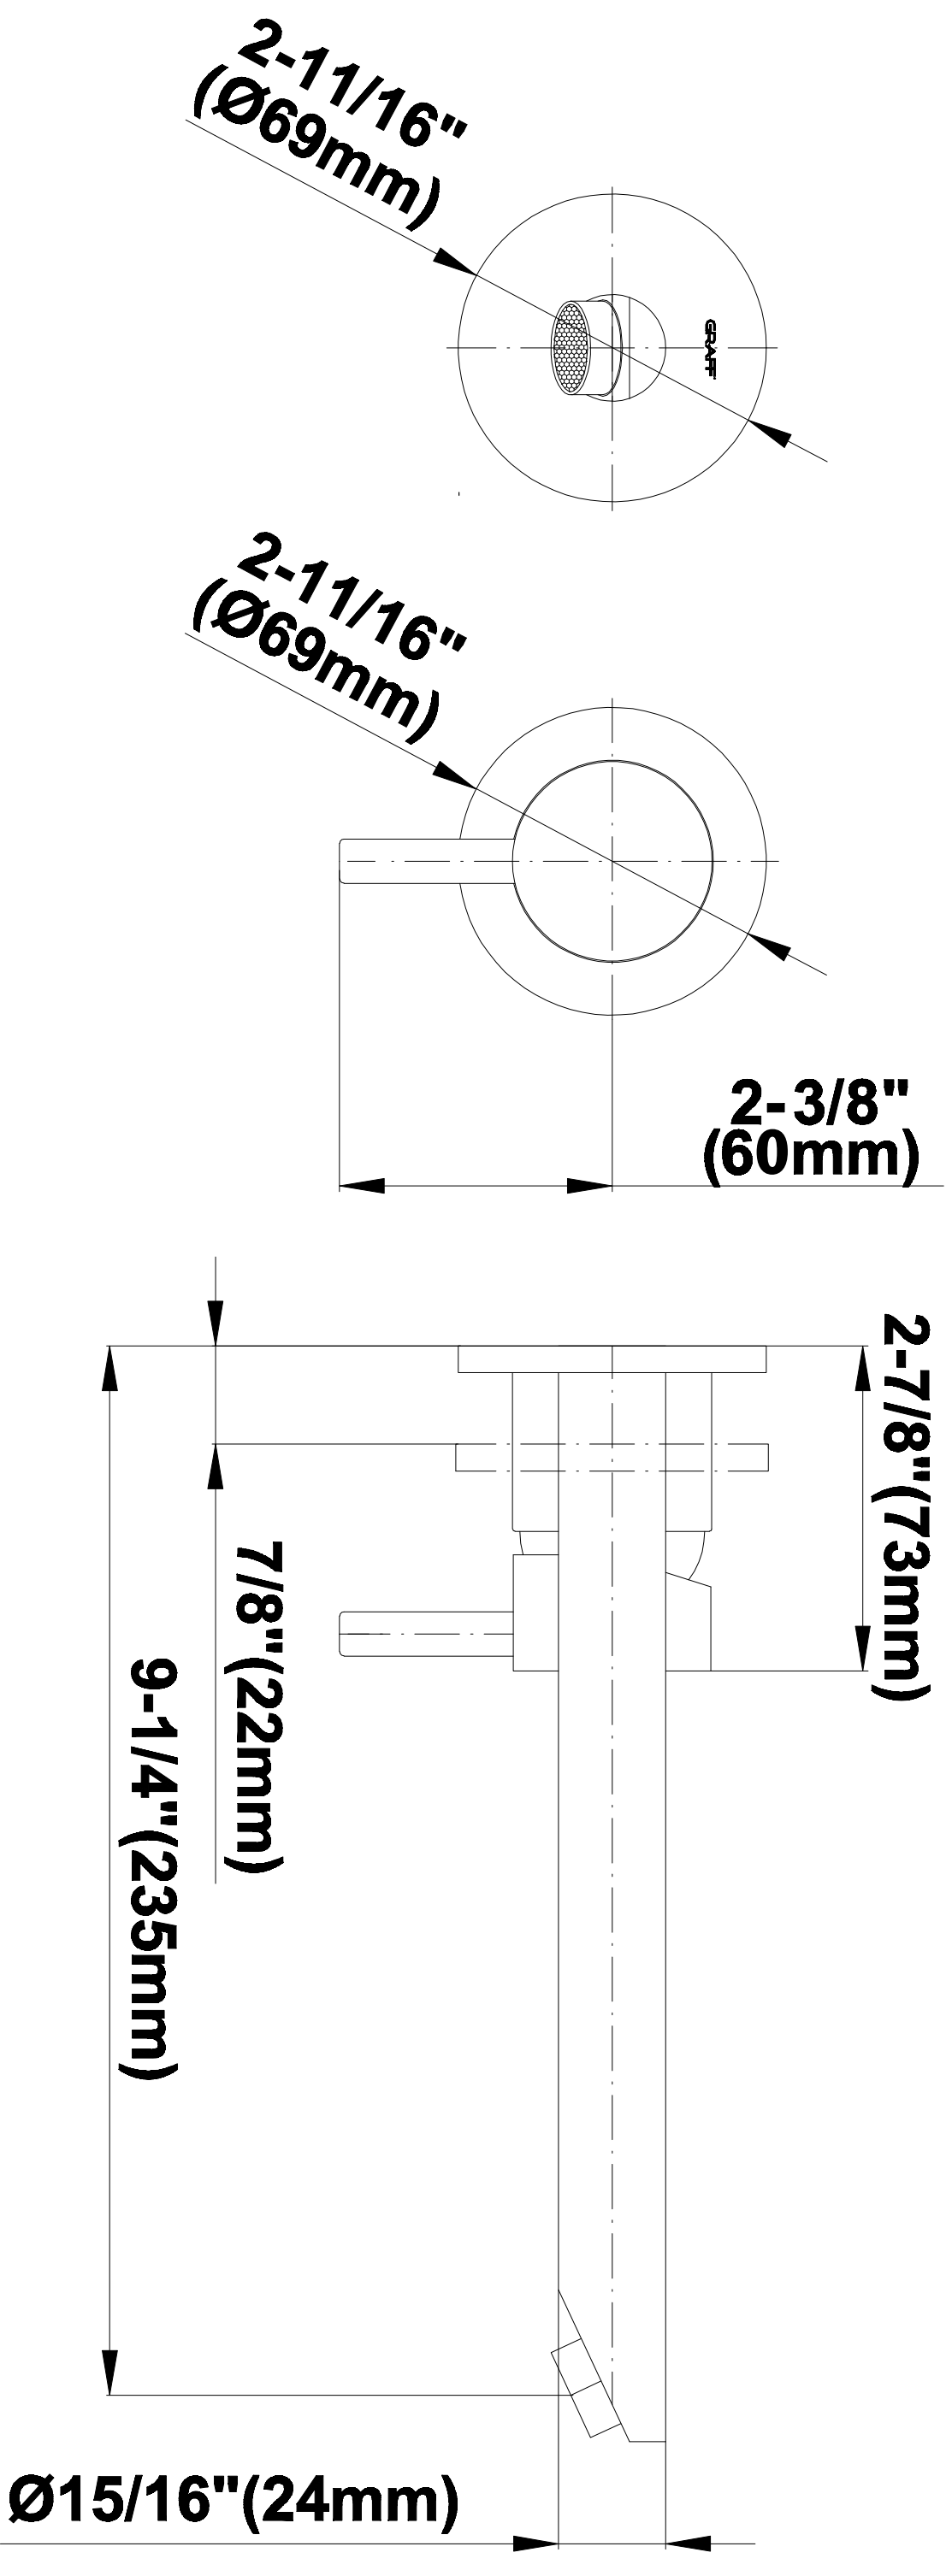

BATHROOM
M.E. 25 Wall-Mounted Lavatory
Faucet w/Single Handle
G-6139-LM41MW

GRAFF®

Information

- Wall-mount spout and handle installation
- Aerated flow rate ≤ 1.2 max gpm
- 9-1/4" spout reach
- Handle may be installed on left or right of spout
- Drain assembly not included
- Optional matching decorative trap G-9970
- Optional extension kit
- ADA
- CALGreen

G-6139-LM41MW

M.E.25 Series

Finishes

G-1085
Rough Valve

Product Features

- GPM depends on trim

Warranty

- Limited lifetime warranty

For complete warranty information go to <https://www.graff-faucets.com/en-nam/warranty>

The measurements shown are for reference only. Products and specifications shown are subject to change without notice. Revised 6/2018.

BATHROOM
M.E. 25 Wall-Mounted Lavatory
Faucet w/Single Handle
G-6139-LM41MW

Information

- Wall-mount spout and handle installation
- Aerated flow rate ≤ 1.2 max gpm
- 9-1/4" spout reach
- Handle may be installed on left or right of spout
- Drain assembly not included
- Optional matching decorative trap G-9970
- Optional extension kit
- ADA
- CALGreen