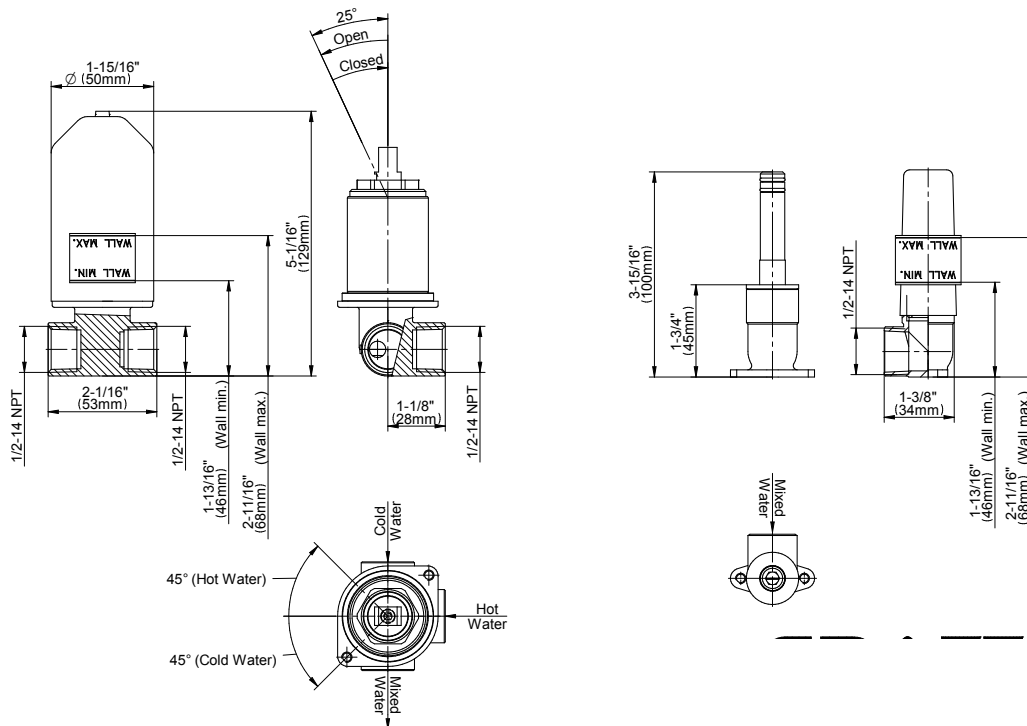

G-1085
Rough Valve

Product Features

- GPM depends on trim

Warranty

- Limited lifetime warranty

For complete warranty information go to <https://www.graff-faucets.com/en-nam/warranty>

The measurements shown are for reference only. Products and specifications shown are subject to change without notice. Revised 6/2018.