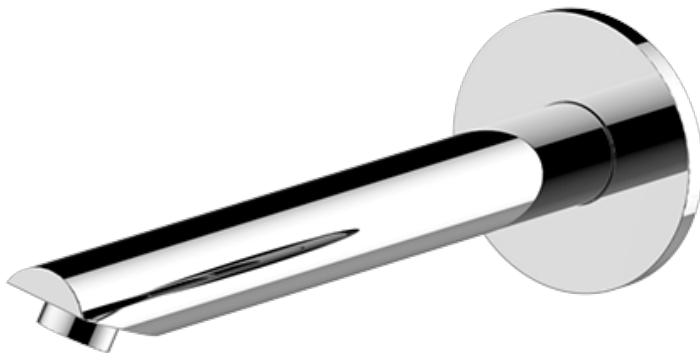

BATHROOM
M.E. 25 Wall-Mounted Lavatory
Faucet w/Single Handle
G-6139-LM41MW

GRAFF®

Information

- Wall-mount spout and handle installation
- Aerated flow rate ≤ 1.2 max gpm
- 9-1/4" spout reach
- Handle may be installed on left or right of spout
- Drain assembly not included
- Optional matching decorative trap G-9970
- Optional extension kit
- ADA
- CALGreen

G-6139-LM41MW

M.E.25 Series

Finishes

G-1085
Rough Valve

Product Features

- GPM depends on trim

Warranty

- Limited lifetime warranty

BATHROOM
M.E. 25 Wall-Mounted Lavatory
Faucet w/Single Handle
G-6139-LM41MW

Information

- Wall-mount spout and handle installation
- Aerated flow rate ≤ 1.2 max gpm
- 9-1/4" spout reach
- Handle may be installed on left or right of spout
- Drain assembly not included
- Optional matching decorative trap G-9970
- Optional extension kit
- ADA
- CALGreen