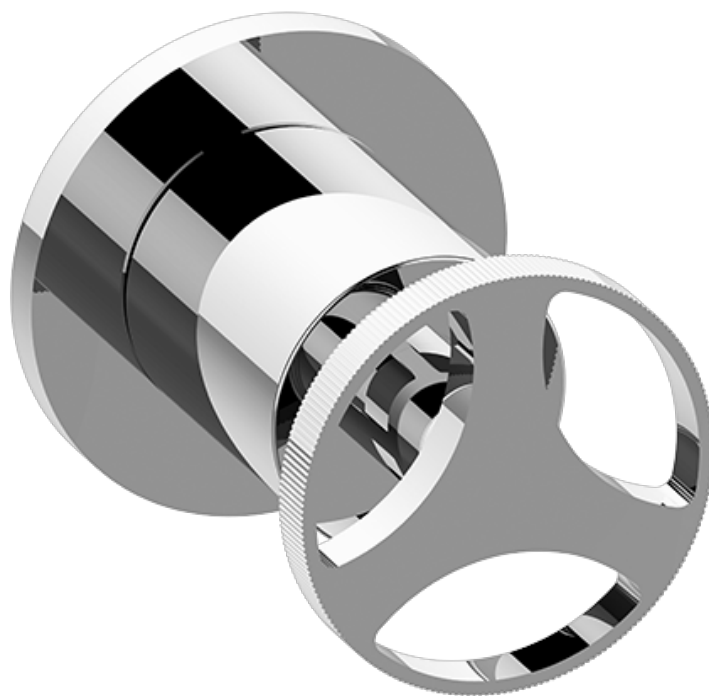

SHOWER
 Harley M-Series 2-Way Diverter
 Valve Trim with Handle
G-8068-C19E1-T

Information

- Single metal handle
- Decorative trim plate
- Use with G-8052 2-Way Diverter Volume Control Valve WITH Off Function and Pass-Through

Finishes

24K Gold

24K Brushed Gold

24K Brushed Gold with Onyx PVD Accents

Brushed Brass PVD

Architectural Black™

Brushed Nickel

Brushed Onyx PVD®

Polished Nickel with Onyx PVD Accents

Architectural

White

G-8068-C19E1

HARLEY Series