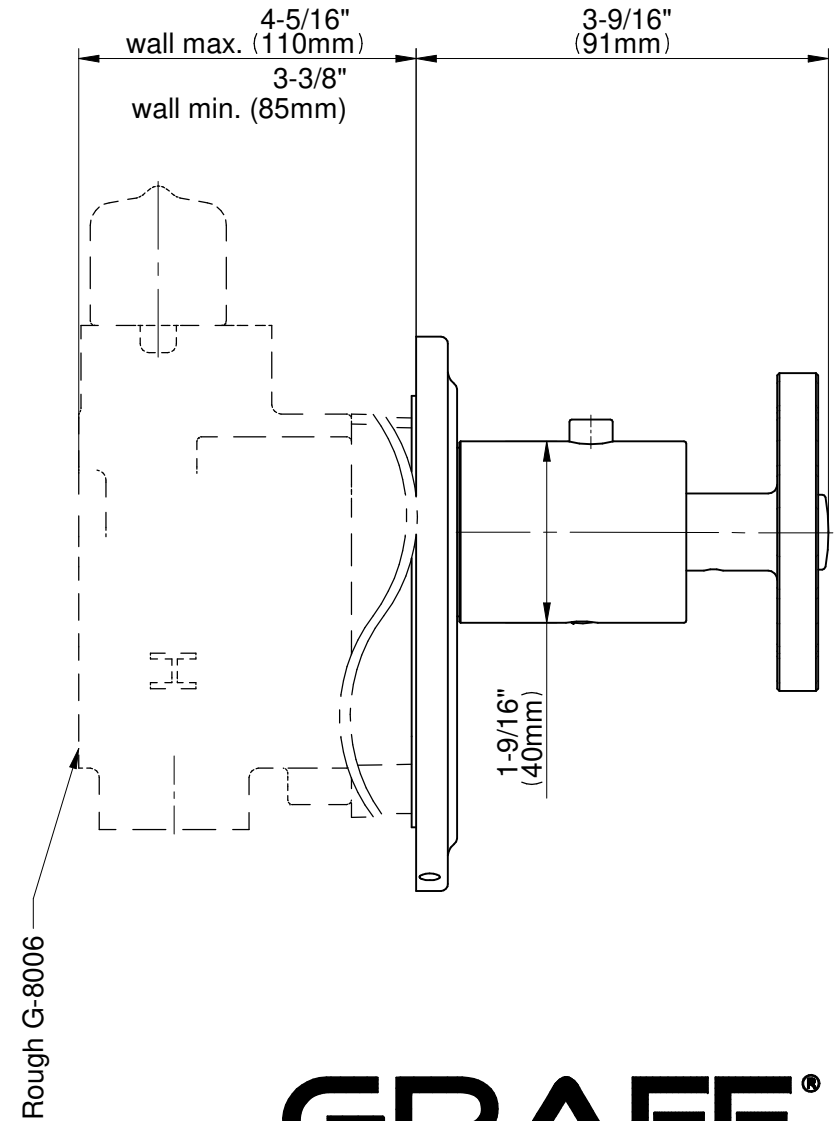

SHOWER  
 Vintage M-Series Thermostatic  
 Valve Trim with Handle  
**G-8031-C18E-T**

**Information**

- Single metal handle
- Decorative trim plate
- Use with G-8006 Thermostatic Rough Valve

**Finishes**

# G-8031-C18E-T

## Vintage Series

**GRAFF**<sup>®</sup>  
CUTTING EDGE DESIGN