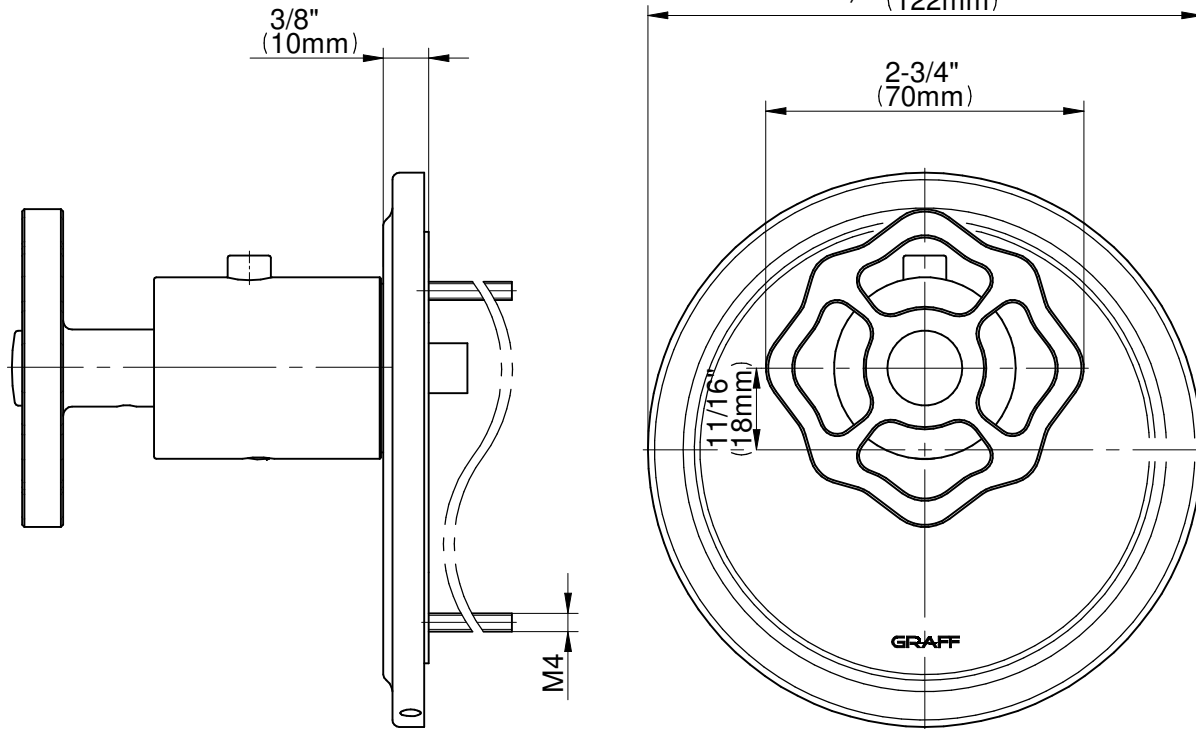

SHOWER  
 Vintage M-Series Thermostatic  
 Valve Trim with Handle  
**G-8031-C18E-T**

**Information**

- Single metal handle
- Decorative trim plate
- Use with G-8006 Thermostatic Rough Valve

**Finishes**

# G-8031-C18E-T

## Vintage Series

**GRAFF**<sup>®</sup>  
CUTTING EDGE DESIGN