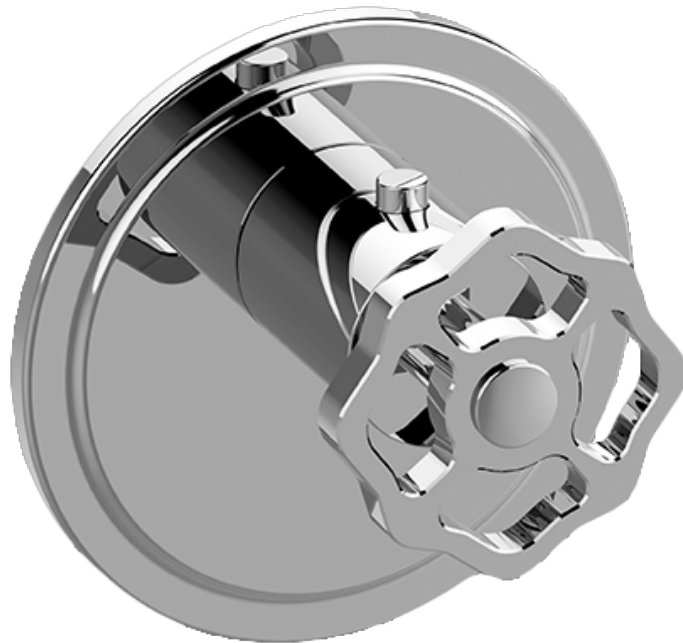

SHOWER  
 Vintage M-Series Thermostatic  
 Valve Trim with Handle  
**G-8031-C18E-T**

**Information**

- Single metal handle
- Decorative trim plate
- Use with G-8006 Thermostatic Rough Valve

**Finishes**

# G-8031-C18E-T

## Vintage Series

**GRAFF**<sup>®</sup>  
CUTTING EDGE DESIGN