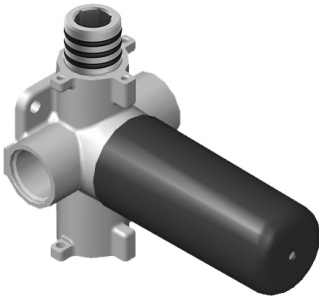

SHOWER
Sento M-Series Thermostatic
Shower System - Shower with
Handshower
GL2.022WD-LM42E0

GRAFF®

Information

- 3/4" thermostatic valve and trim
- 3/4" 2-way diverter valve
- 8" showerhead with 12" wall-mounted shower arm
- Showerhead features no-clog, easy-clean spray nozzles
- Handshower set with wall bracket and 59" hose (PVD finishes use 59" flex hose)
- Optional extension kit
- Flow rates: showerhead ≤ 1.8 max gpm, handshower ≤ 1.5 max gpm
- CALGreen

Finishes

G-8006

M-Series

3/4" Concealed Thermostatic Rough Valve

Product Features

- 12.9 gpm @ 60 psi
- 3/4" universal inlets
- Built-in service stops
- Stacking outlet feature
- Complete serviceability from front of all units
- Supplied with protective plastic cover
- CalGreen compliant dependent on functions

SHOWER
 Two-Way Diverter Volume Control
 Valve WITH Off Function and Pass-
 Through
G-8052

Information

- 11.7 gpm @ 60 psi
- 3/4" universal inlets/outlets with female threads
- Operates one function at a time
- Stacking inlet and pass-through port feature
- Supplied with protective plastic cover
- CALGreen compliant depending on functions

Finishes

Unfinished Unfinished Architectural
Brass Brushed Brass White

G-8052 M-Series
2-Way Diverter Volume Control Valve
WITH Off Function and Pass-Through

Product Features

- 12.1 gpm @ 60 psi
- 3/4" universal inlets/outlets with female threads
- Stacking inlet and pass-through port feature
- Supplied with protective plastic cover
- CalGreen compliant dependent on functions