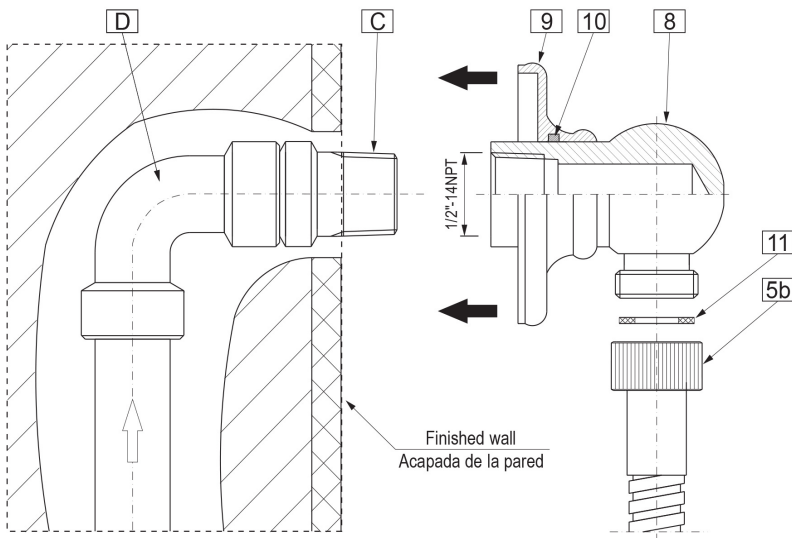

The measurements shown are for reference only. Products and specifications shown are subject to change without notice. Revised 12/2019

www.graff-designs.com | phone: 800-954-4723