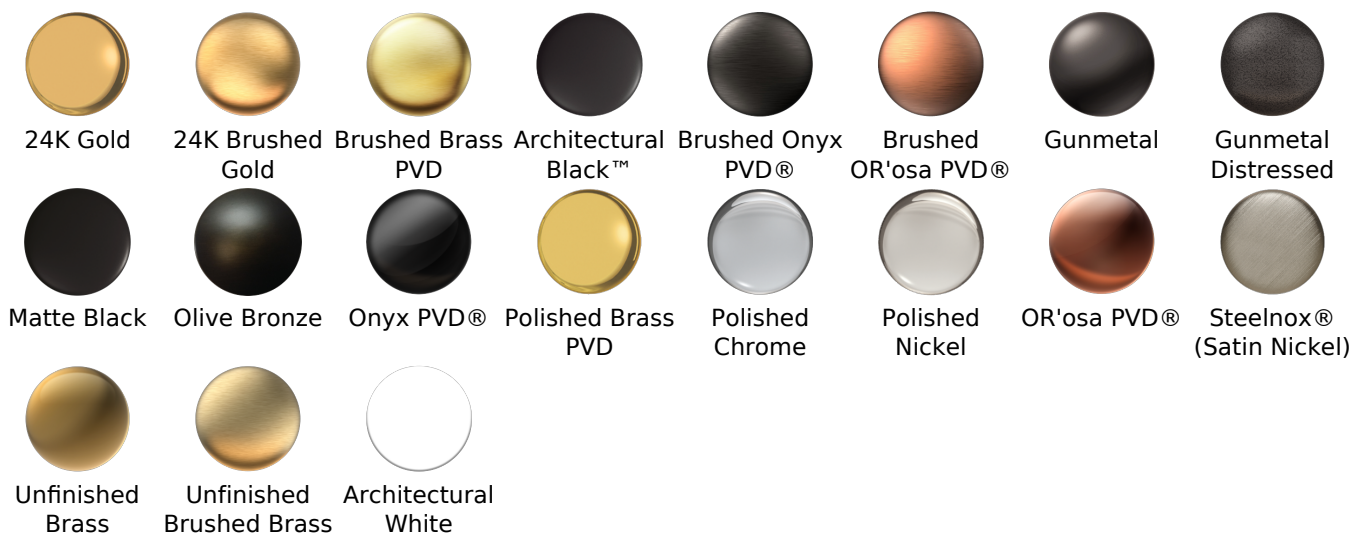

SHOWER
Contemporary Round Handshower
G-8714

GRAFF®

Information

- Solid brass construction
- Smooth, all-metal handle
- Shower hose not included
- Handshower flow rate ≤1.5 max gpm
- CALGreen

Finishes