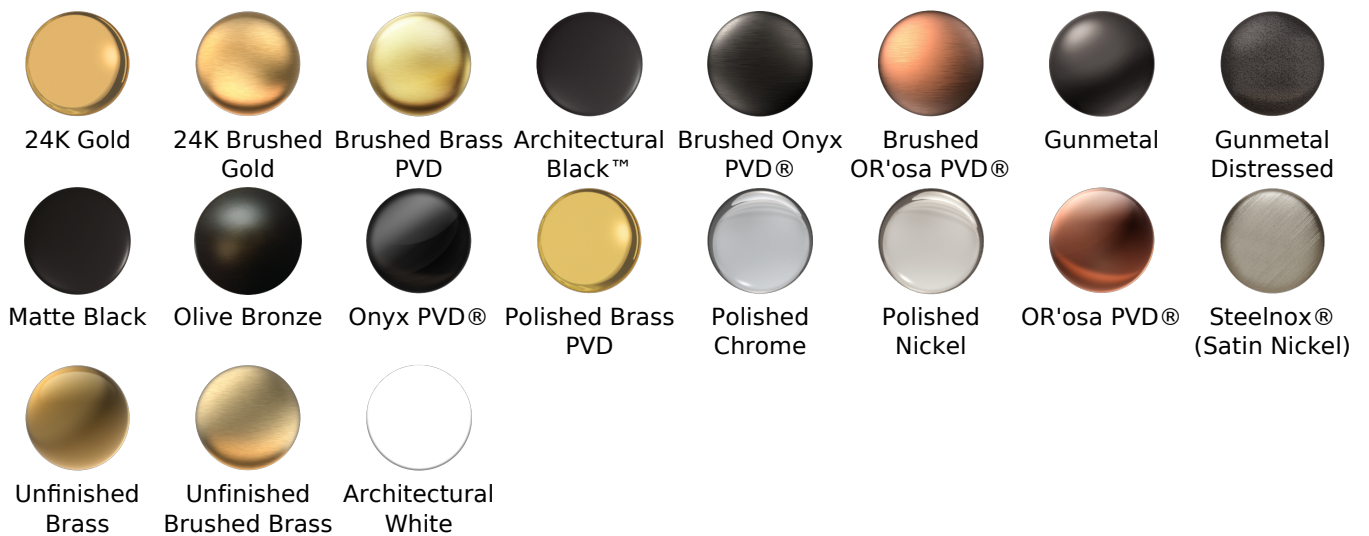

SHOWER
Contemporary 12" Shower Arm
G-8503

GRAFF®

Information

- Includes arm and solid round flange
- 1/2" NPT male thread inlet
- For use with all showerheads

Finishes