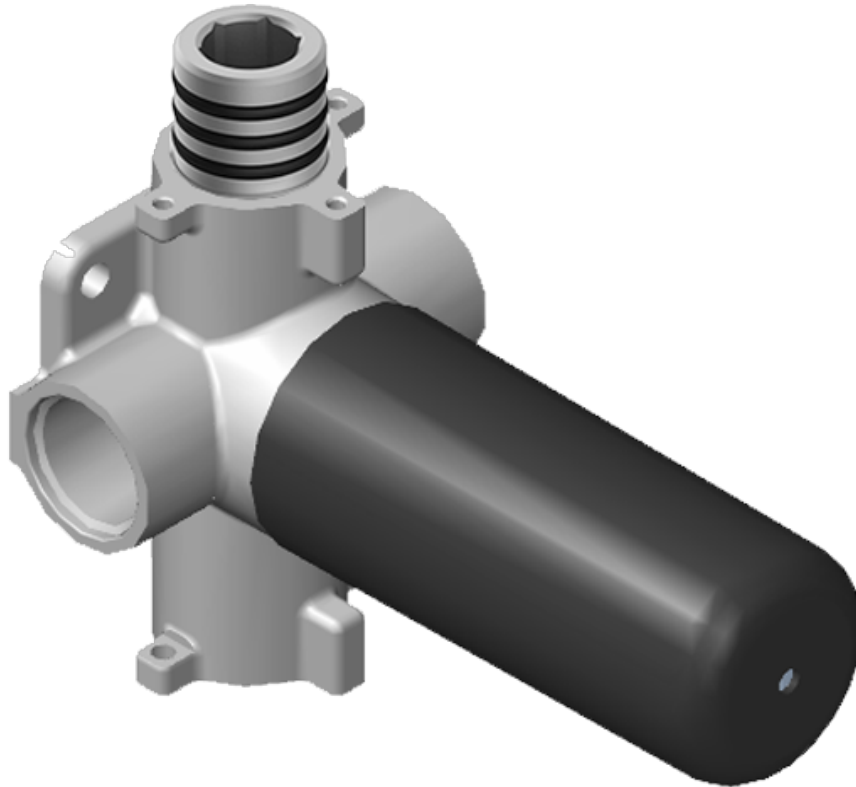

SHOWER
Sento M-Series Thermostatic
Shower System - Shower with
Handshower
GL2.022WD-LM42E0

GRAFF®

Information

- 3/4" thermostatic valve and trim
- 3/4" 2-way diverter valve
- 8" showerhead with 12" wall-mounted shower arm
- Showerhead features no-clog, easy-clean spray nozzles
- Handshower set with wall bracket and 59" hose (PVD finishes use 59" flex hose)
- Optional extension kit
- Flow rates: showerhead ≤ 1.8 max gpm, handshower ≤ 1.5 max gpm
- CALGreen

Finishes

G-8006

M-Series

3/4" Concealed Thermostatic Rough Valve

Product Features

- 12.9 gpm @ 60 psi
- 3/4" universal inlets
- Built-in service stops
- Stacking outlet feature
- Complete serviceability from front of all units
- Supplied with protective plastic cover
- CalGreen compliant dependent on functions

Finishes

G-8047-LM42E0-**-T

Sento Collection

M-Series Valve Trim with Two Handles

GRAFF®

Product Features

- Two metal handles
- Decorative trim plate
- Use with M-Series rough valves

Warranty

SHOWER
 Two-Way Diverter Volume Control
 Valve WITH Off Function and Pass-
 Through
G-8052

Information

- 11.7 gpm @ 60 psi
- 3/4" universal inlets/outlets with female threads
- Operates one function at a time
- Stacking inlet and pass-through port feature
- Supplied with protective plastic cover
- CALGreen compliant depending on functions