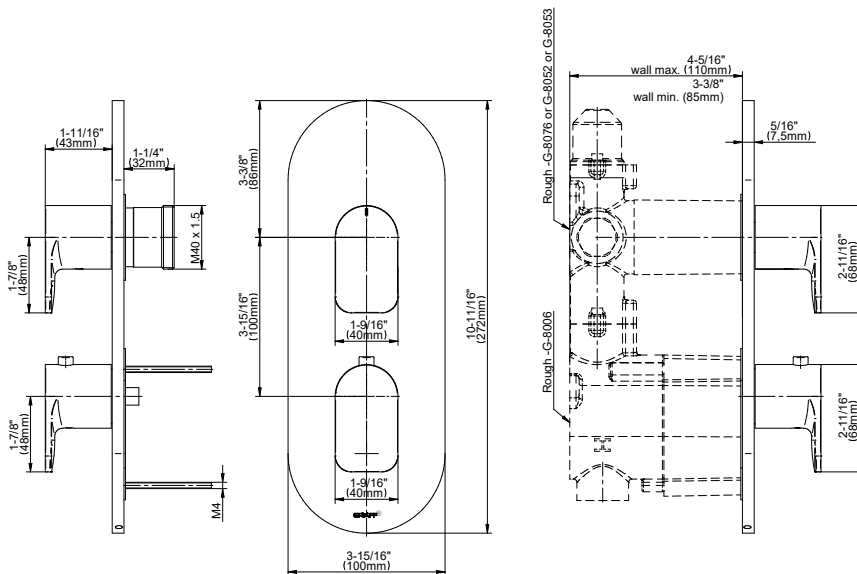

G-8047-LM42E0-**-T

Sento Collection

M-Series Valve Trim with Two Handles

GRAFF®

Product Features

- Two metal handles
- Decorative trim plate
- Use with M-Series rough valves

Warranty

- Limited lifetime warranty

For complete warranty information go to www.graff-designs.com/en-nam/warranty

Available Finishes

- Polished Chrome
  G-8047-LM42E0-PC-T
- Polished Nickel
  G-8047-LM42E0-PN-T
- Brushed Nickel
  G-8047-LM42E0-BNi-T
- Unfinished Brushed Brass*
  G-8047-LM42E0-UBB-T*
- Unfinished Brass*
  G-8047-LM42E0-UB-T*
- Matte Black*
  G-8047-LM42E0-MBK-T*
- Architectural Black*
  G-8047-LM42E0-BK-T*
- Architectural White*
  G-8047-LM42E0-WT-T*
- Steelnox (Satin Nickel)*
  G-8047-LM42E0-SN-T*
- Olive Brass*
  G-8047-LM42E0-OB-T*
- Gunmetal*
  G-8047-LM42E0-GM-T*
- OR'osa PVD*
  G-8047-LM42E0-RG-T*
- Brushed OR'osa PVD*
  G-8047-LM42E0-BRG-T*
- Onyx PVD*
  G-8047-LM42E0-OX-T*
- Brushed Onyx PVD*
  G-8047-LM42E0-BOX-T*
- Polished Brass PVD*
  G-8047-LM42E0-PB-T*
- Brushed Brass PVD*
  G-8047-LM42E0-BB-T*
- 24K Brushed Gold*
  G-8047-LM42E0-BAU-T*
- 24K Gold*
  G-8047-LM42E0-AU-T*
- Gunmetal Distressed*
  G-8047-LM42E0-GMD-T*

The measurements shown are for reference only. Products and specifications shown are subject to change without notice. Revised 10/2019

www.graff-designs.com | phone: 800-954-4723

* Special order finish- call for availability