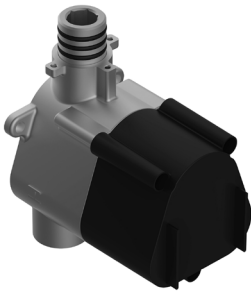

SHOWER
Sento M-Series Thermostatic
Shower System - Shower with
Handshower
GL2.022WD-LM42E0

GRAFF®

Information

- 3/4" thermostatic valve and trim
- 3/4" 2-way diverter valve
- 8" showerhead with 12" wall-mounted shower arm
- Showerhead features no-clog, easy-clean spray nozzles
- Handshower set with wall bracket and 59" hose (PVD finishes use 59" flex hose)
- Optional extension kit
- Flow rates: showerhead ≤ 1.8 max gpm, handshower ≤ 1.5 max gpm
- CALGreen

SHOWER
Thermostatic Rough Valve
G-8006

Information

- 12.9 gpm @ 60 psi
- 3/4" universal inlets
- Built-in service stops
- Stacking outlet feature
- Complete serviceability from front of all units
- Supplied with protective plastic cover
- CalGreen compliant dependent on functions

Finishes

G-8006

M-Series

3/4" Concealed Thermostatic Rough Valve

Product Features

- 12.9 gpm @ 60 psi
- 3/4" universal inlets
- Built-in service stops
- Stacking outlet feature
- Complete serviceability from front of all units
- Supplied with protective plastic cover
- CalGreen compliant dependent on functions

www.graff-faucets.com | phone: 800-954-4723

SHOWER
 Sento M-Series Valve Trim with
 Two Handles
G-8047-LM42E0-T

Information

- Two metal handles, decorative trim plate
- Use with M-Series rough valves
- ADA