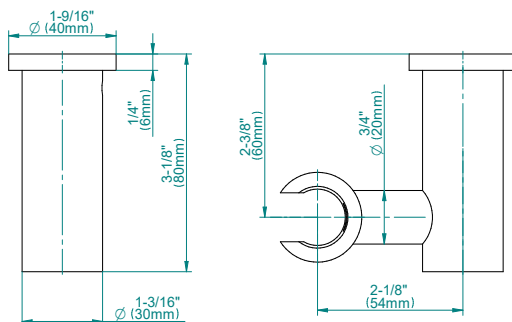

* Special order finish- call for availability

The measurements shown are for reference only. Products and specifications shown are subject to change without notice. Revised 10/2019

www.graff-designs.com | phone: 800-954-4723