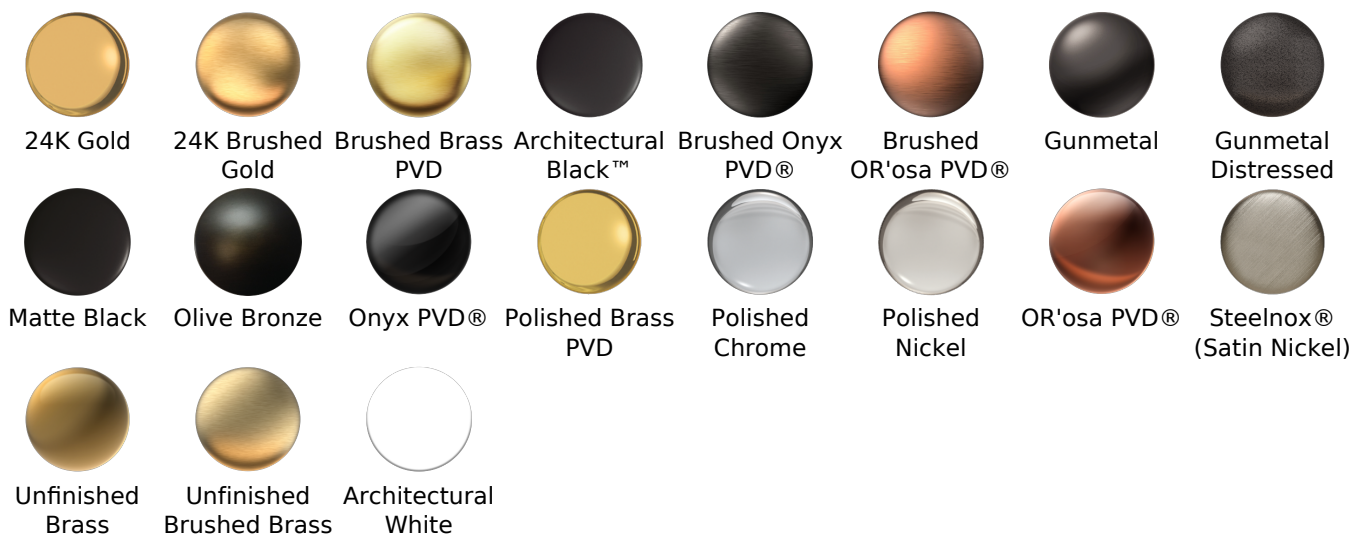

Information

- Brass spiral flexible hose with conical nut

Finishes