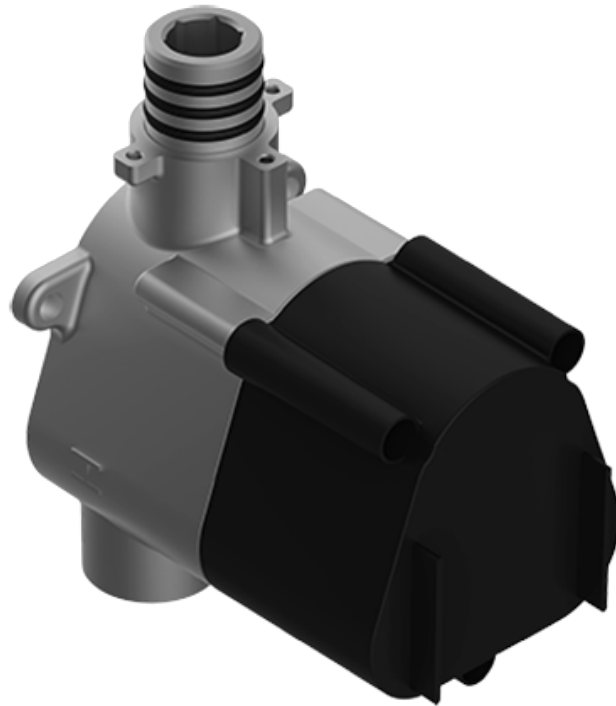

SHOWER
Sento M-Series Thermostatic
Shower System - Shower with
Handshower
GL2.022WD-LM42E0

GRAFF®

Information

- 3/4" thermostatic valve and trim
- 3/4" 2-way diverter valve
- 8" showerhead with 12" wall-mounted shower arm
- Showerhead features no-clog, easy-clean spray nozzles
- Handshower set with wall bracket and 59" hose (PVD finishes use 59" flex hose)
- Optional extension kit
- Flow rates: showerhead ≤ 1.8 max gpm, handshower ≤ 1.5 max gpm
- CALGreen

SHOWER
Thermostatic Rough Valve
G-8006

Information

- 12.9 gpm @ 60 psi
- 3/4" universal inlets
- Built-in service stops
- Stacking outlet feature
- Complete serviceability from front of all units
- Supplied with protective plastic cover
- CalGreen compliant dependent on functions

Finishes

G-8006

M-Series

3/4" Concealed Thermostatic Rough Valve

Product Features

- 12.9 gpm @ 60 psi
- 3/4" universal inlets
- Built-in service stops
- Stacking outlet feature
- Complete serviceability from front of all units
- Supplied with protective plastic cover
- CalGreen compliant dependent on functions

www.graff-faucets.com | phone: 800-954-4723

SHOWER
 Sento M-Series Valve Trim with
 Two Handles
G-8047-LM42E0-T

Information

- Two metal handles, decorative trim plate
- Use with M-Series rough valves
- ADA