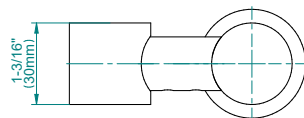

* Special order finish- call for availability

The measurements shown are for reference only. Products and specifications shown are subject to change without notice. Revised 10/2019

www.graff-designs.com | phone: 800-954-4723