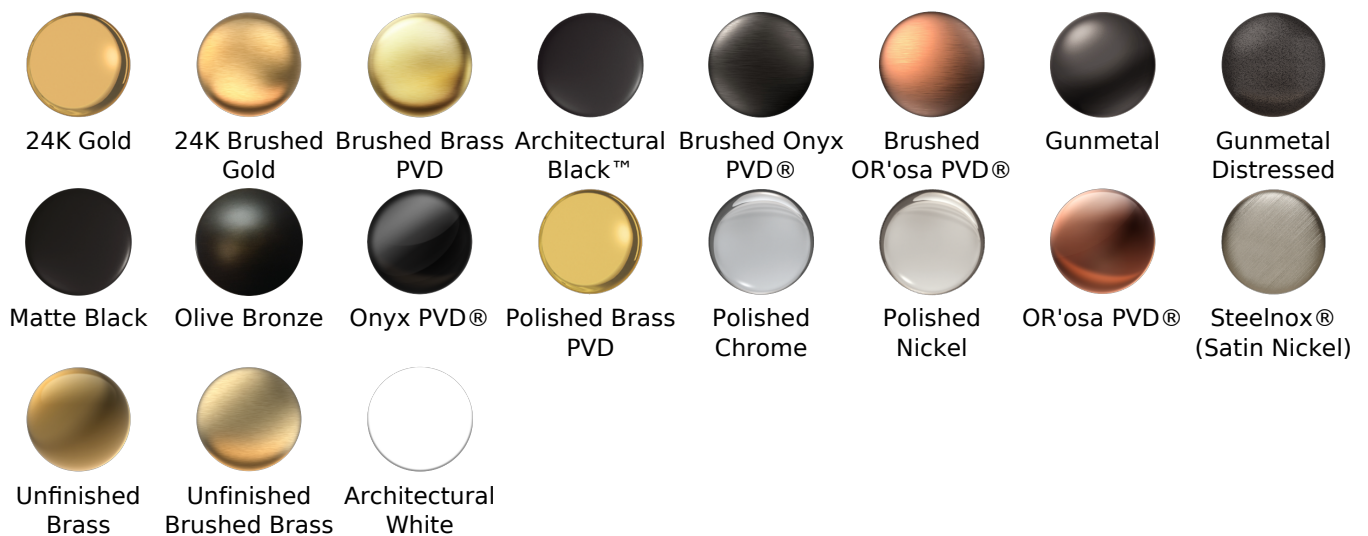

Available Finishes

- Polished Chrome
G-8605-PC
- Polished Nickel
G-8605-PN
- Brushed Nickel
G-8605-BNi
- Unfinished Brushed Brass*
G-8605-UBB*
- Unfinished Brass*
G-8605-UB*
- Matte Black*
G-8605-MBK*
- Architectural Black*
G-8605-BK*
- Architectural White*
G-8605-WT*
- Olive Brass*
G-8605-OB*
- Gunmetal*
G-8605-GM*
- Vintage Brushed Brass*
G-8605-VBB*
- Steelnox (Satin Nickel)
G-8605-SN
- 24K Brushed Gold*
G-8605-BAU*
- 24K Gold*
G-8605-AU*
- Gunmetal Distressed*
G-8605-GMD*

* Special order finish- call for availability

SHOWER
 Contemporary Round Wall Supply
 Elbow
G-8613

Information

- 1/2" NPT female thread inlet

Finishes

G-8613

Shower Components

Contemporary Round Wall Supply Elbow

- Polished Chrome
G-8714-PC
- Brushed Nickel
G-8714-BNi
- Polished Nickel
G-8714-PN
- Steelnox[®]
G-8714-SN
- Olive Bronze[™]
G-8714-OB
- Architectural Black[™]
G-8714-BK
- Architectural White
G-8714-WT