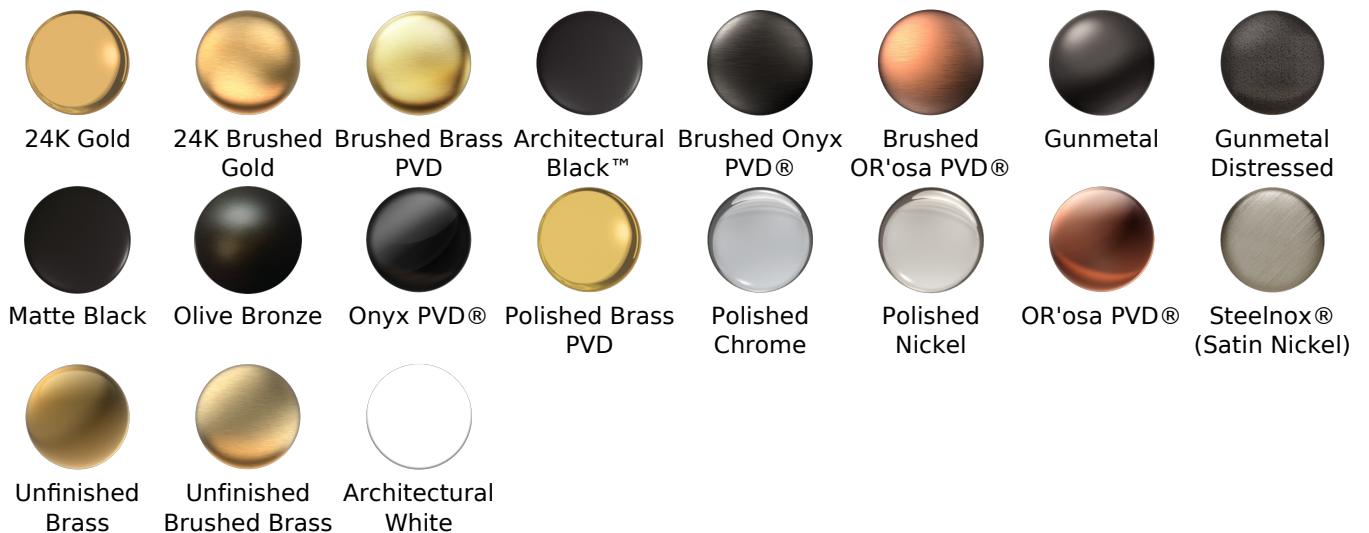

SHOWER
8" Round Brass Showerhead
G-8449

GRAFF®

Information

- 1/4" thick
- 169 no-clog, easy-clean rubber spray nozzles
- Recommended use with ceiling shower arm
- Recommended for use at no more than 10 degrees tilt
- Showerhead flow rate ≤ 1.8 max gpm
- CALGreen

Finishes