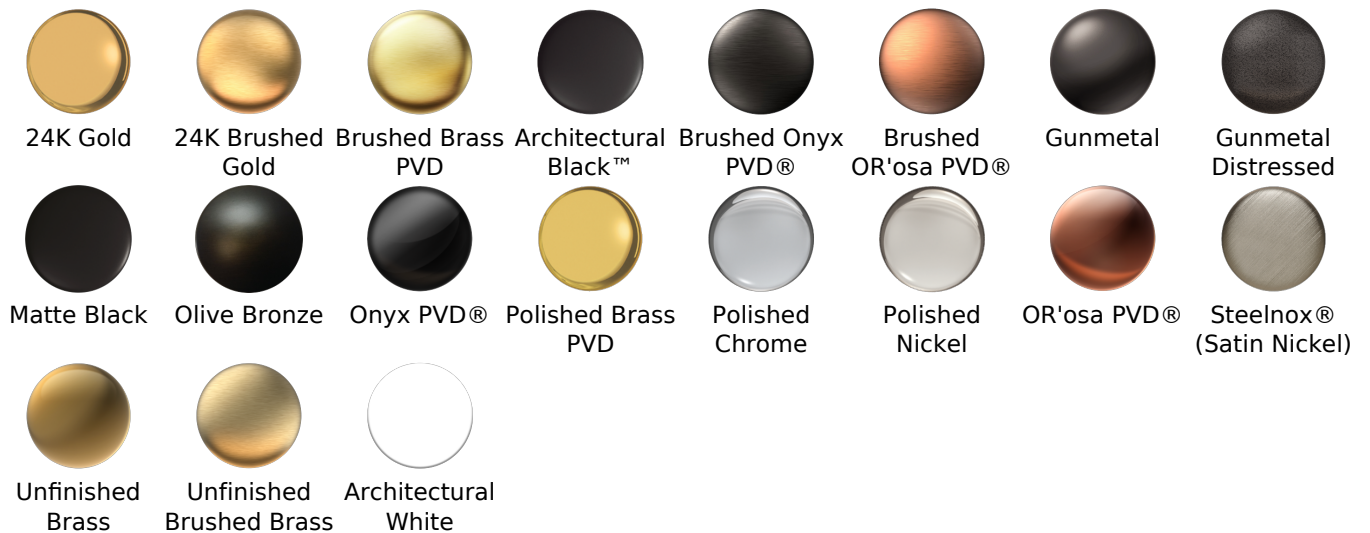

SHOWER
Sento M-Series Valve Trim with
Two Handles
G-8047-LM42E0-T

Information

- Two metal handles, decorative trim plate
- Use with M-Series rough valves
- ADA

Finishes