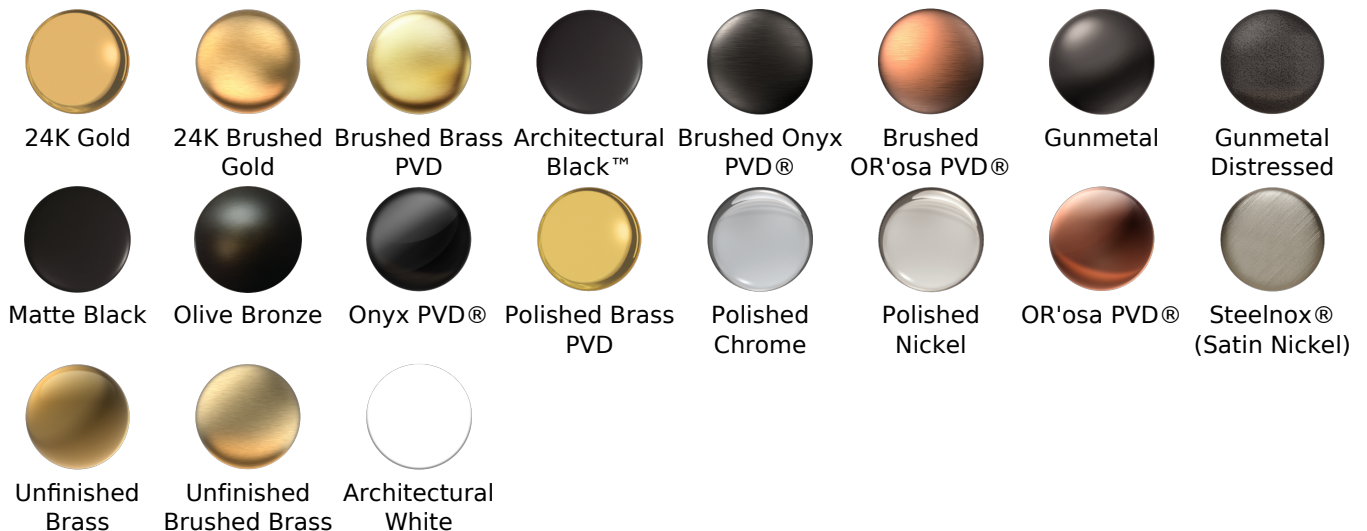

SHOWER
Thermostatic Rough Valve
G-8006

Information

- 12.9 gpm @ 60 psi
- 3/4" universal inlets
- Built-in service stops
- Stacking outlet feature
- Complete serviceability from front of all units
- Supplied with protective plastic cover
- CalGreen compliant dependent on functions

Finishes