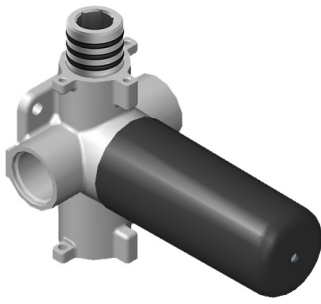

SHOWER
Canterbury M-Series Thermostatic
Shower System - Shower with
Handshower
GS2.022WD-LC1C2

GRAFF®

Information

- 3/4" thermostatic valve and trim
- 3/4" 2-way diverter valve
- 8" showerhead with 11" wall-mounted shower arm
- Showerhead features no-clog, easy-clean spray nozzles
- Handshower set with wall bracket and 59" hose
- Optional extension kit
- Flow rates: showerhead ≤ 1.8 max gpm, handshower ≤ 1.5 max gpm
- ADA
- CALGreen

G-8006

M-Series

3/4" Concealed Thermostatic Rough Valve

Product Features

- 12.9 gpm @ 60 psi
- 3/4" universal inlets
- Built-in service stops
- Stacking outlet feature
- Complete serviceability from front of all units
- Supplied with protective plastic cover
- CalGreen compliant dependent on functions

www.graff-faucets.com | phone: 800-954-4723

SHOWER
Two-Way Diverter Volume Control
Valve WITH Off Function and Pass-
Through
G-8052

GRAFF®

Information

- 11.7 gpm @ 60 psi
- 3/4" universal inlets/outlets with female threads
- Operates one function at a time
- Stacking inlet and pass-through port feature
- Supplied with protective plastic cover
- CALGreen compliant depending on functions

G-8052 M-Series
 2-Way Diverter Volume Control Valve
 WITH Off Function and Pass-Through

Product Features

- 12.1 gpm @ 60 psi
- 3/4" universal inlets/outlets with female threads
- Stacking inlet and pass-through port feature
- Supplied with protective plastic cover
- CalGreen compliant dependent on functions