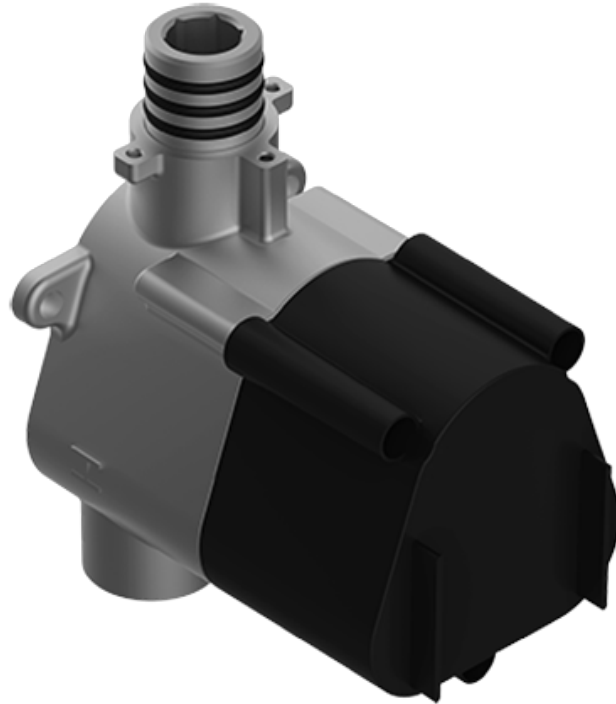

SHOWER
Canterbury M-Series Thermostatic
Shower System - Shower with
Handshower
GS2.022WD-LC1C2

GRAFF®

Information

- 3/4" thermostatic valve and trim
- 3/4" 2-way diverter valve
- 8" showerhead with 11" wall-mounted shower arm
- Showerhead features no-clog, easy-clean spray nozzles
- Handshower set with wall bracket and 59" hose
- Optional extension kit
- Flow rates: showerhead ≤ 1.8 max gpm, handshower ≤ 1.5 max gpm
- ADA
- CALGreen

SHOWER
Thermostatic Rough Valve
G-8006

GRAFF®

Information

- 12.9 gpm @ 60 psi
- 3/4" universal inlets
- Built-in service stops
- Stacking outlet feature
- Complete serviceability from front of all units
- Supplied with protective plastic cover
- CalGreen compliant dependent on functions

G-8006

M-Series

3/4" Concealed Thermostatic Rough Valve

Product Features

- 12.9 gpm @ 60 psi
- 3/4" universal inlets
- Built-in service stops
- Stacking outlet feature
- Complete serviceability from front of all units
- Supplied with protective plastic cover
- CalGreen compliant dependent on functions

www.graff-faucets.com | phone: 800-954-4723

SHOWER
Two-Way Diverter Volume Control
Valve WITH Off Function and Pass-
Through
G-8052

GRAFF®

Information

- 11.7 gpm @ 60 psi
- 3/4" universal inlets/outlets with female threads
- Operates one function at a time
- Stacking inlet and pass-through port feature
- Supplied with protective plastic cover
- CALGreen compliant depending on functions