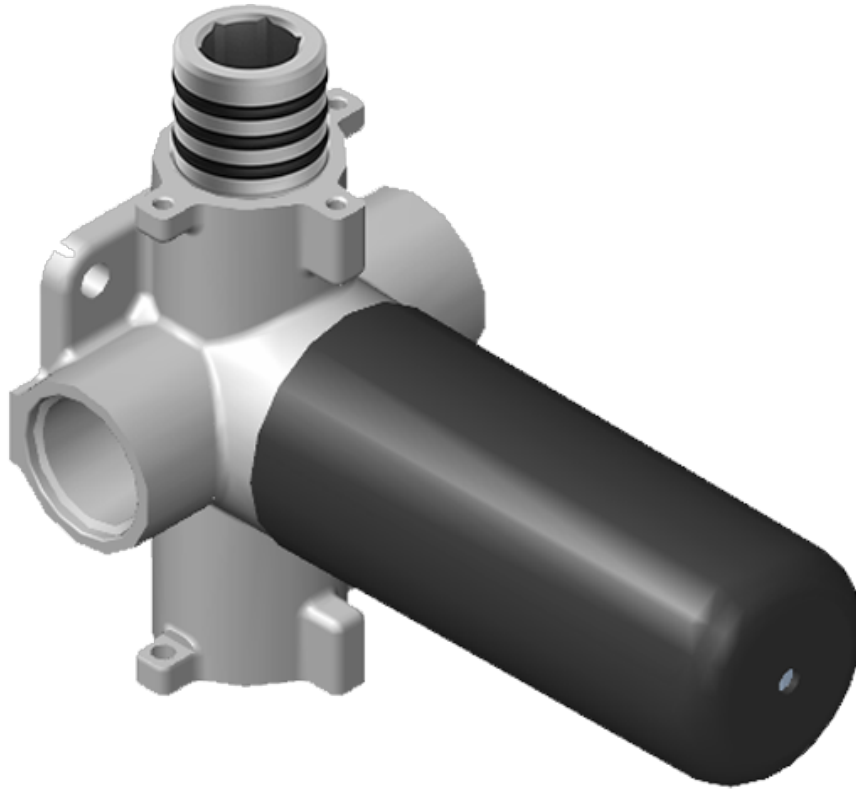

SHOWER
Canterbury M-Series Thermostatic
Shower System - Shower with
Handshower
GS2.022WD-LC1C2

GRAFF®

Information

- 3/4" thermostatic valve and trim
- 3/4" 2-way diverter valve
- 8" showerhead with 11" wall-mounted shower arm
- Showerhead features no-clog, easy-clean spray nozzles
- Handshower set with wall bracket and 59" hose
- Optional extension kit
- Flow rates: showerhead ≤ 1.8 max gpm, handshower ≤ 1.5 max gpm
- ADA
- CALGreen

G-8006

M-Series

3/4" Concealed Thermostatic Rough Valve

Product Features

- 12.9 gpm @ 60 psi
- 3/4" universal inlets
- Built-in service stops
- Stacking outlet feature
- Complete serviceability from front of all units
- Supplied with protective plastic cover
- CalGreen compliant dependent on functions

www.graff-faucets.com | phone: 800-954-4723

SHOWER
Two-Way Diverter Volume Control
Valve WITH Off Function and Pass-
Through
G-8052

GRAFF®

Information

- 11.7 gpm @ 60 psi
- 3/4" universal inlets/outlets with female threads
- Operates one function at a time
- Stacking inlet and pass-through port feature
- Supplied with protective plastic cover
- CALGreen compliant depending on functions

G-8052 M-Series
 2-Way Diverter Volume Control Valve
 WITH Off Function and Pass-Through

Product Features

- 12.1 gpm @ 60 psi
- 3/4" universal inlets/outlets with female threads
- Stacking inlet and pass-through port feature
- Supplied with protective plastic cover
- CalGreen compliant dependent on functions