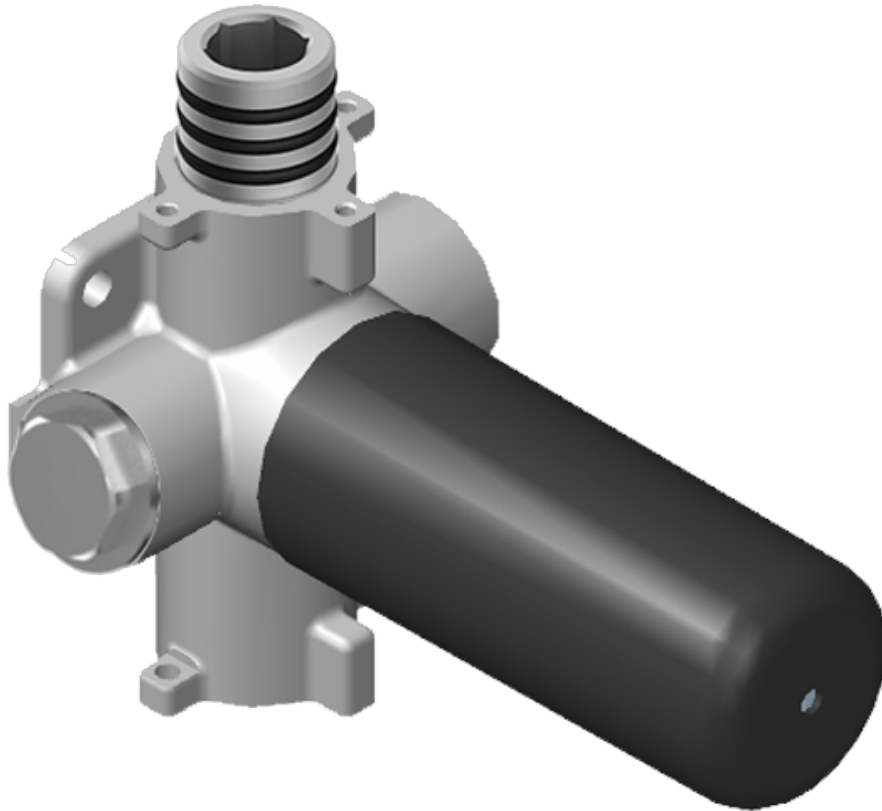

SHOWER
M-Series Full Thermostatic
Shower System
GM3.112SH-LM31E0

GRAFF®

Information

- 3/4" thermostatic valve and trim
- 3/4" stop/volume control valve and 2-way diverter valve and trims
- 8" showerhead with 12" wall-mounted shower arm
- Showerhead features no-clog, easy-clean spray nozzles
- Flush-mounted swivel body sprays (3 pieces)
- Handshower set with wall-mounted slide bar and 59" hose (PVD finishes use 59" flex hose)
- Optional extension kit
- Flow rates: showerhead ≤ 1.8 max gpm, handshower ≤ 1.5 max gpm, body sprays ≤ 1.5 max gpm each
- ADA

Architectural
White

G-8071-LM31E1-T

SOLAR Series

SHOWER
Stop/Volume Control Valve with
Pass Through
G-8076

GRAFF®

Information

- 12.3 gpm @ 60 psi
- 3/4" universal inlets/outlets with female threads
- Stacking inlet and pass-through port feature
- Supplied with protective plastic cover
- CalGreen compliant dependent on functions