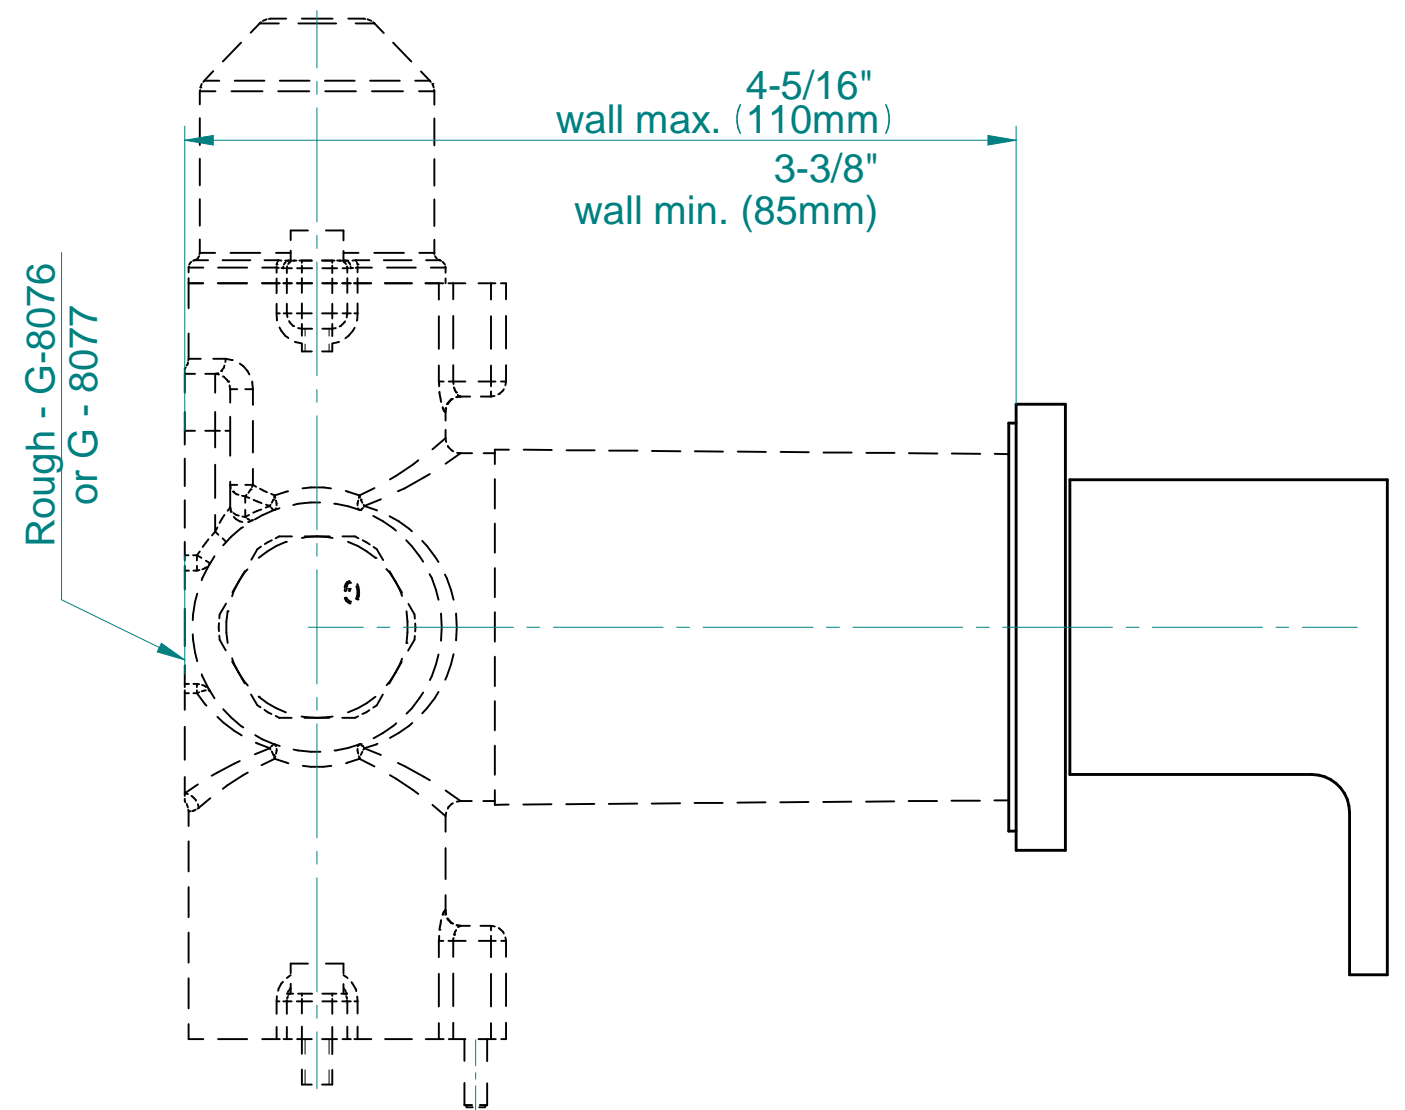

SHOWER
M-Series Full Thermostatic
Shower System
GM3.112SH-LM31E0

GRAFF®

Information

- 3/4" thermostatic valve and trim
- 3/4" stop/volume control valve and 2-way diverter valve and trims
- 8" showerhead with 12" wall-mounted shower arm
- Showerhead features no-clog, easy-clean spray nozzles
- Flush-mounted swivel body sprays (3 pieces)
- Handshower set with wall-mounted slide bar and 59" hose (PVD finishes use 59" flex hose)
- Optional extension kit
- Flow rates: showerhead ≤ 1.8 max gpm, handshower ≤ 1.5 max gpm, body sprays ≤ 1.5 max gpm each
- ADA

Architectural
White

G-8098-LM31E1-T

SOLAR Series

GRAFF[®]
CUTTING EDGE DESIGN

SHOWER
8" Square Brass Showerhead
G-8438

GRAFF®

Information

- 1/4" thick
- 144 no-clog, easy-clean rubber spray nozzles
- Recommended use with ceiling shower arm
- Recommended for use at no more than 10 degrees tilt
- Showerhead flow rate ≤ 1.8 max gpm
- CALGreen