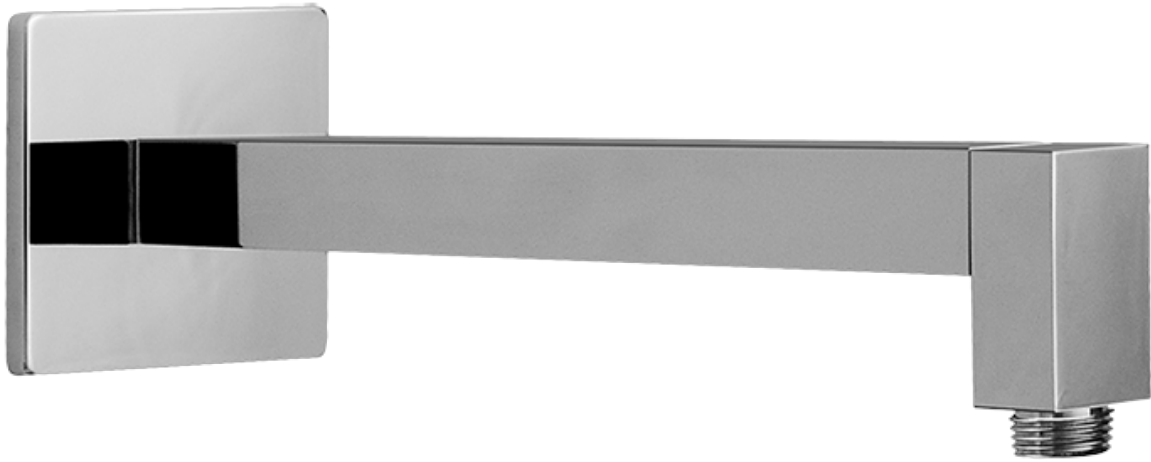

SHOWER
Contemporary 12" Shower Arm
G-8530

GRAFF®

Information

- Includes arm and square flange
- 1/2" NPT male thread inlet
- For use with all showerheads (especially G-8438)

Finishes