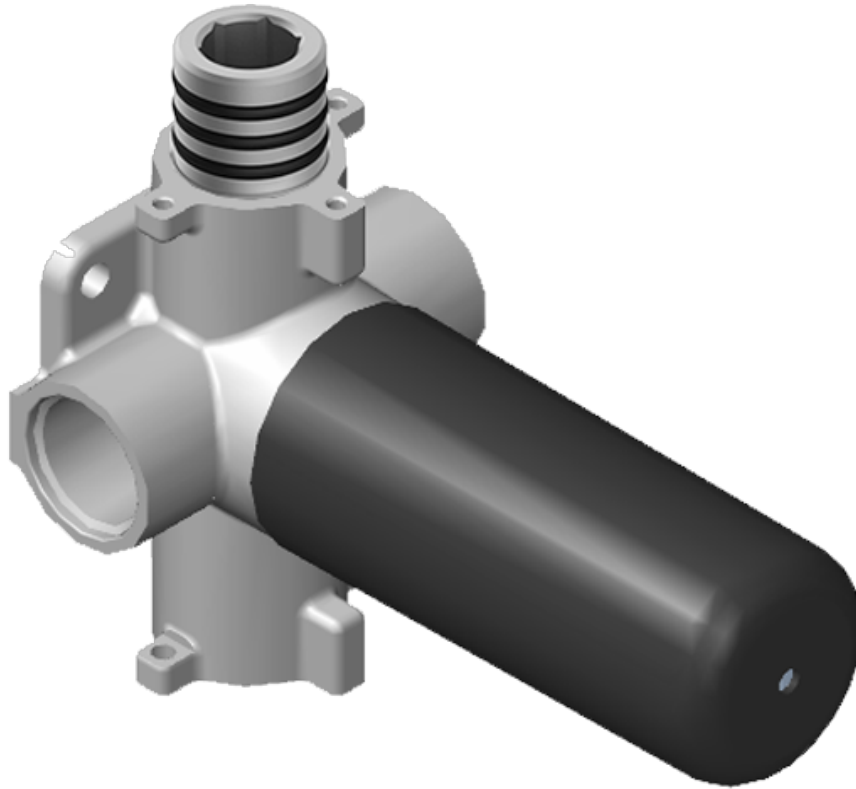

SHOWER
M-Series Full Thermostatic
Shower System
GM3.112SH-LM31E0

GRAFF®

Information

- 3/4" thermostatic valve and trim
- 3/4" stop/volume control valve and 2-way diverter valve and trims
- 8" showerhead with 12" wall-mounted shower arm
- Showerhead features no-clog, easy-clean spray nozzles
- Flush-mounted swivel body sprays (3 pieces)
- Handshower set with wall-mounted slide bar and 59" hose (PVD finishes use 59" flex hose)
- Optional extension kit
- Flow rates: showerhead ≤ 1.8 max gpm, handshower ≤ 1.5 max gpm, body sprays ≤ 1.5 max gpm each
- ADA

www.graff-designs.com | phone: 800-954-4723

SHOWER
Two-Way Diverter Volume Control
Valve WITH Off Function and Pass-
Through
G-8052

GRAFF®

Information

- 11.7 gpm @ 60 psi
- 3/4" universal inlets/outlets with female threads
- Operates one function at a time
- Stacking inlet and pass-through port feature
- Supplied with protective plastic cover
- CALGreen compliant depending on functions