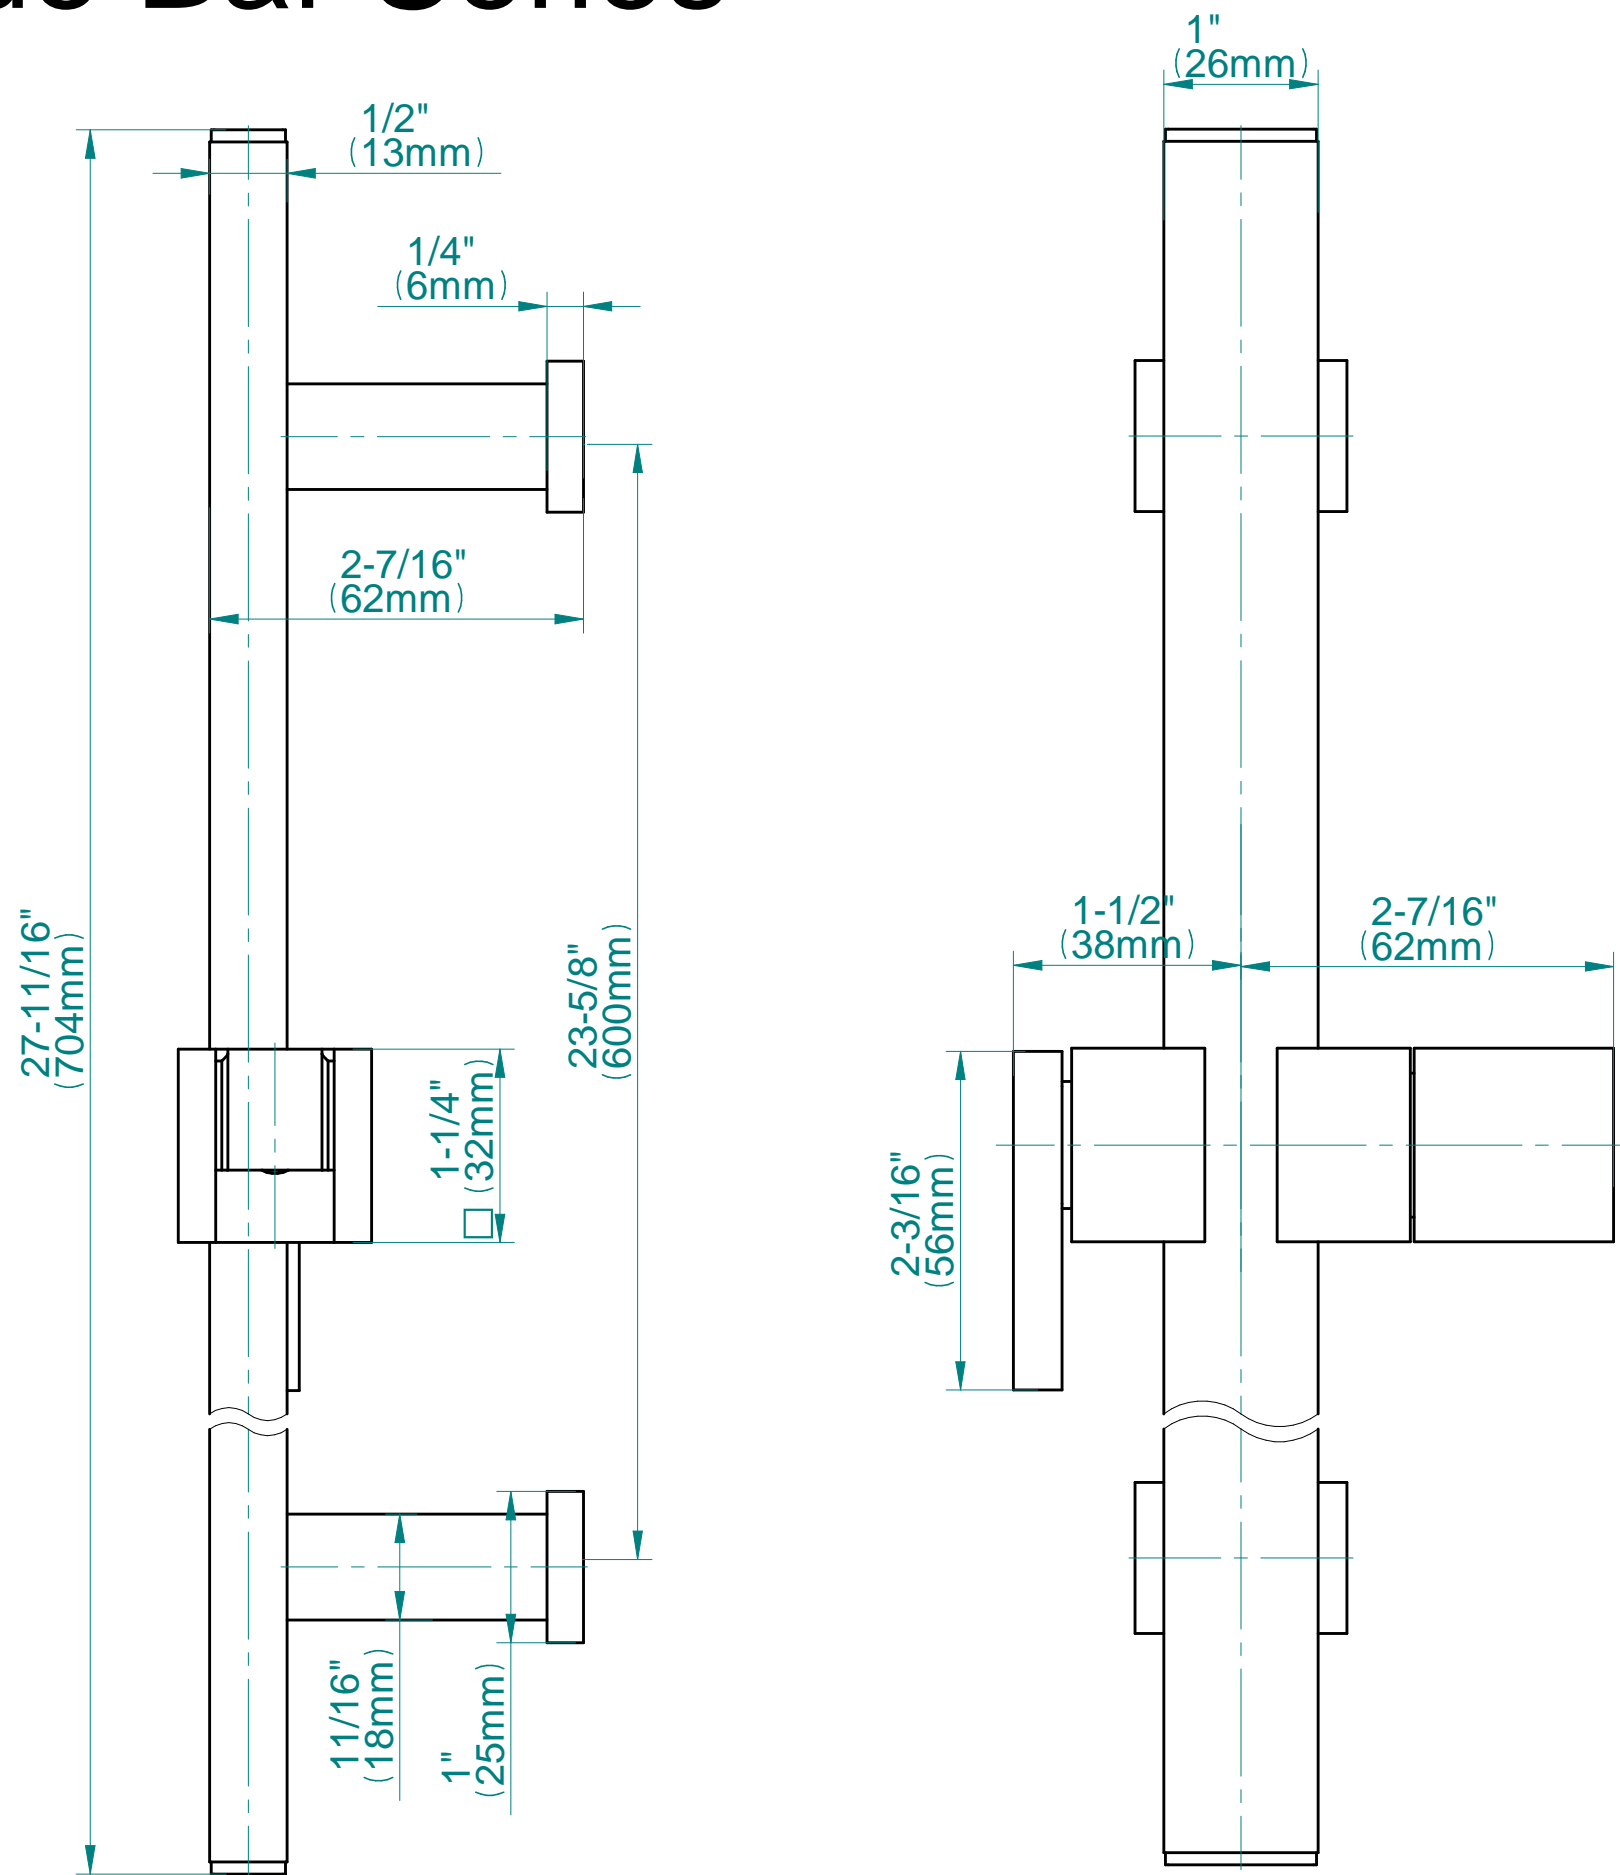

* Special order finish- call for availability

SHOWER
Contemporary Square Wall-
Mounted Slide Bar
G-8631

GRAFF®

Information

- 27 11/16" tall wall-mounted slide bar
- Adjustable bracket fits all hoses with conical nut

Architectural
White

G-8631

Slide Bar Series

valid since 2014

SHOWER
Contemporary Square Wall Supply
Elbow
G-8633

GRAFF®

Information

- 1/2" NPT female thread inlet