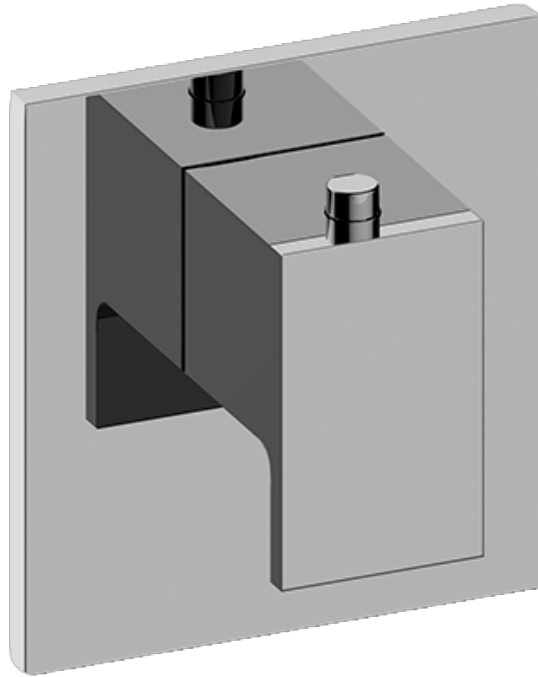

SHOWER
M-Series Full Thermostatic
Shower System
GM3.112SH-LM31E0

GRAFF®

Information

- 3/4" thermostatic valve and trim
- 3/4" stop/volume control valve and 2-way diverter valve and trims
- 8" showerhead with 12" wall-mounted shower arm
- Showerhead features no-clog, easy-clean spray nozzles
- Flush-mounted swivel body sprays (3 pieces)
- Handshower set with wall-mounted slide bar and 59" hose (PVD finishes use 59" flex hose)
- Optional extension kit
- Flow rates: showerhead ≤ 1.8 max gpm, handshower ≤ 1.5 max gpm, body sprays ≤ 1.5 max gpm each
- ADA

Architectural
White

G-8006

M-Series

3/4" Concealed Thermostatic Rough Valve

Product Features

- 12.9 gpm @ 60 psi
- 3/4" universal inlets
- Built-in service stops
- Stacking outlet feature
- Complete serviceability from front of all units
- Supplied with protective plastic cover
- CalGreen compliant dependent on functions

www.graff-faucets.com | phone: 800-954-4723

SHOWER
Solar M-Series Thermostatic Valve
Trim with Handle
G-8043-LM31E-T

GRAFF®

Information

- Single metal handle and decorative trim plate
- Use with G-8006 thermostatic rough valve
- ADA