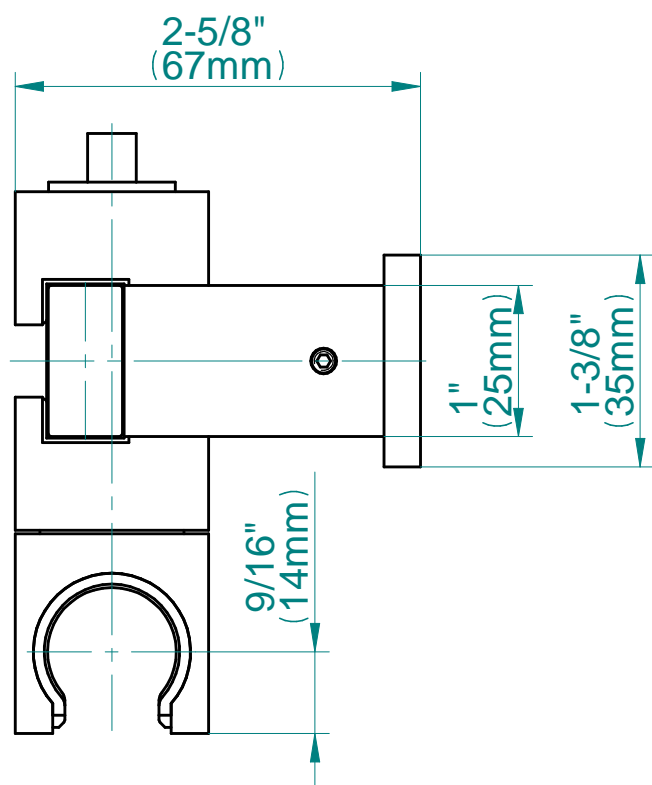

Architectural
White

G-8631

Slide Bar Series

valid since 2014

SHOWER
Contemporary Square Wall Supply
Elbow
G-8633

GRAFF®

Information

- 1/2" NPT female thread inlet