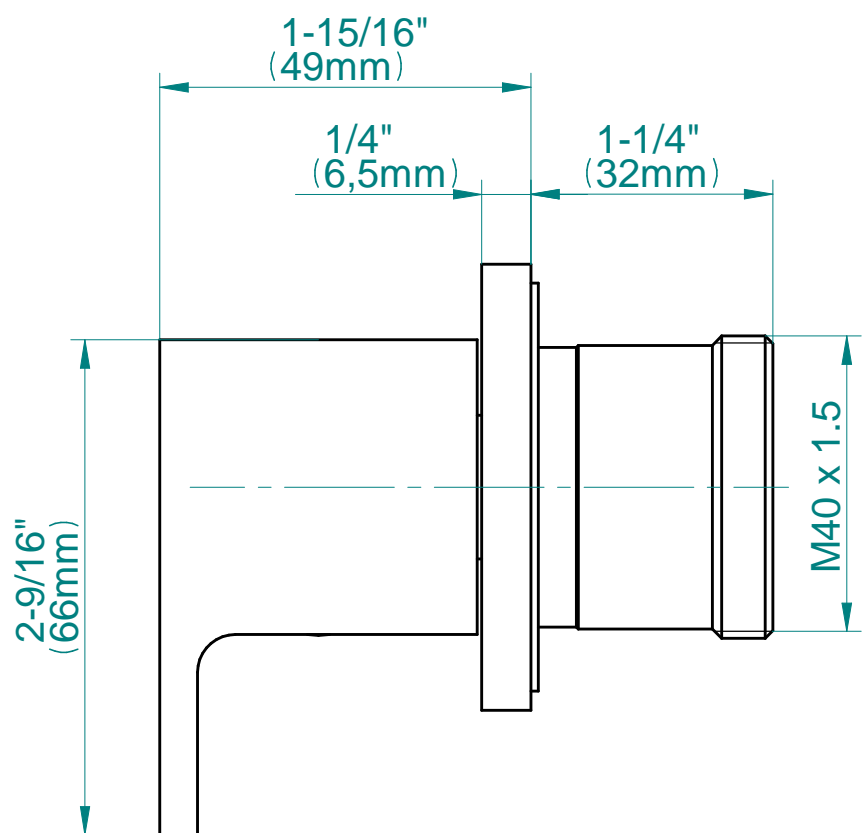

SHOWER
M-Series Full Thermostatic
Shower System
GM3.112SH-LM31E0

GRAFF®

Information

- 3/4" thermostatic valve and trim
- 3/4" stop/volume control valve and 2-way diverter valve and trims
- 8" showerhead with 12" wall-mounted shower arm
- Showerhead features no-clog, easy-clean spray nozzles
- Flush-mounted swivel body sprays (3 pieces)
- Handshower set with wall-mounted slide bar and 59" hose (PVD finishes use 59" flex hose)
- Optional extension kit
- Flow rates: showerhead ≤ 1.8 max gpm, handshower ≤ 1.5 max gpm, body sprays ≤ 1.5 max gpm each
- ADA

Architectural
White

G-8098-LM31E1-T

SOLAR Series

GRAFF[®]
CUTTING EDGE DESIGN

SHOWER
8" Square Brass Showerhead
G-8438

GRAFF®

Information

- 1/4" thick
- 144 no-clog, easy-clean rubber spray nozzles
- Recommended use with ceiling shower arm
- Recommended for use at no more than 10 degrees tilt
- Showerhead flow rate ≤ 1.8 max gpm
- CALGreen