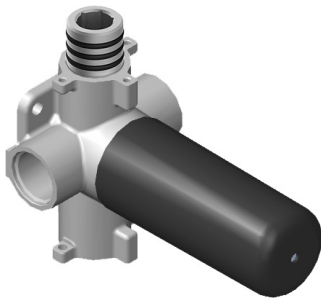

www.graff-designs.com | phone: 800-954-4723

SHOWER
Two-Way Diverter Volume Control
Valve WITH Off Function and Pass-
Through
G-8052

GRAFF®

Information

- 11.7 gpm @ 60 psi
- 3/4" universal inlets/outlets with female threads
- Operates one function at a time
- Stacking inlet and pass-through port feature
- Supplied with protective plastic cover
- CALGreen compliant depending on functions

Architectural
White

G-8052 M-Series
2-Way Diverter Volume Control Valve
WITH Off Function and Pass-Through

Product Features

- 12.1 gpm @ 60 psi
- 3/4" universal inlets/outlets with female threads
- Stacking inlet and pass-through port feature
- Supplied with protective plastic cover
- CalGreen compliant dependent on functions