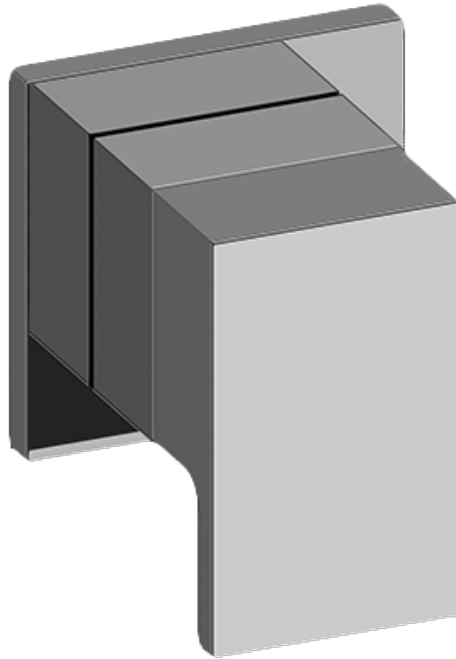

Architectural
White

SHOWER
Square M-Series Stop/Volume
Control Valve Trim with Handle
G-8098-LM31E1-T

GRAFF®

Information

- Single metal handle and decorative trim plate
- Use with G-8006 thermostatic rough valve
- ADA