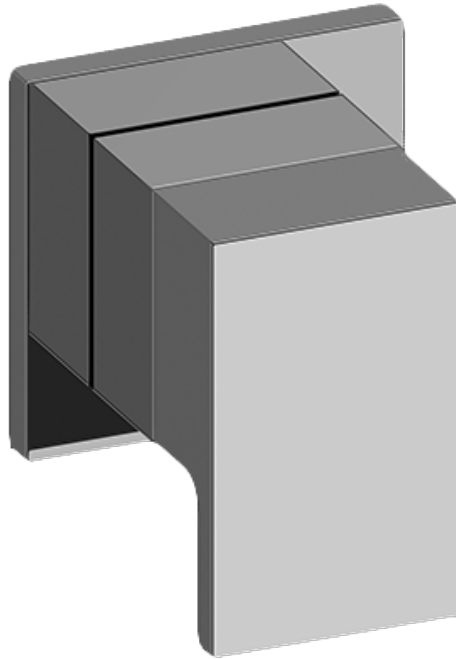

www.graff-faucets.com | phone: 800-954-4723

SHOWER
Solar M-Series 2-Way Diverter
Valve Trim with Handle
G-8071-LM31E1-T

GRAFF[®]

Information

- Single metal handle and decorative trim plate
- Use with G-8052 2-Way Diverter Volume Control Valve WITH Off Function and Pass-Through
- ADA