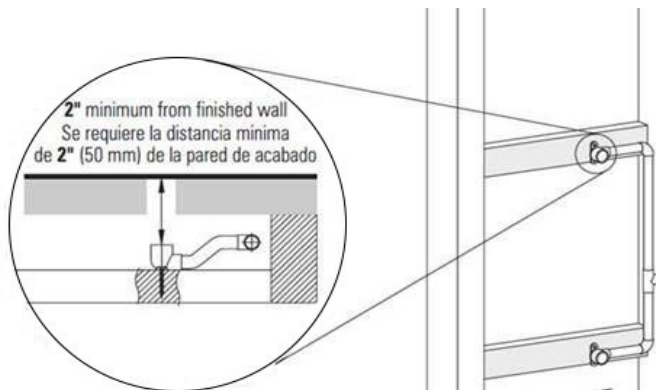

G-8497

Shower Components

Contemporary Flush-Mount Body Spray with Solid Brass Swivel Head

Product Features

- 12 no-clog, easy-clean silicone jets
- Metal ball-joint allows for 18° angle adjustment of body spray
- Brass wall escutcheon and Flush-mounted trim
- 1/2" NPT female thread inlet
- Body spray flow rate ≤ 1.5 max gpm

Warranty

- Limited lifetime warranty

For complete warranty information go to www.graff-designs.com/en-nam/warranty

Available Finishes

- Polished Chrome
  G-8497-PC
- Polished Nickel
  G-8497-PN
- Brushed Nickel
  G-8497-BNi
- Matte Black*
  G-8497-MBK*
- Architectural Black*
  G-8497-BK*
- Architectural White*
  G-8497-WT*
- Olive Brass
  G-8497-OB
- Gunmetal*
  G-8497-GM*
- Steelnox
  G-8497-SN
- OR'osa PVD*
  G-8497-RG*
- Onyx PVD*
  G-8497-OX*
- Polished Brass PVD*
  G-8497-PB*
- Brushed Brass PVD*
  G-8497-BB*
- Brushed Gold*
  G-8497-BAU*
- Gold*
  G-8497-AU*
- Gunmetal Distressed*
  G-8497-GMD*