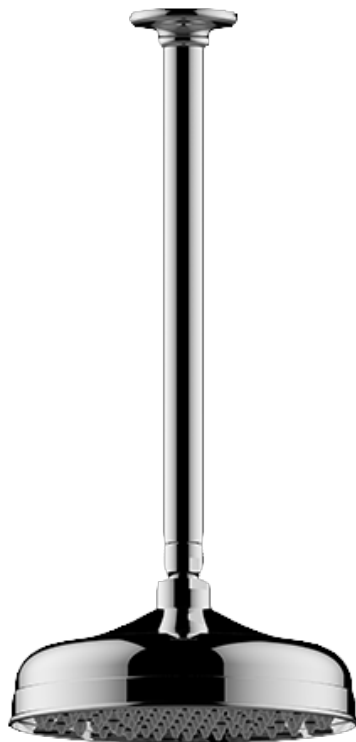

BATHROOM
Traditional Showerhead with
Ceiling Arm
G-8385

GRAFF[®]

Information

- 8" traditional rain showerhead
- 12" ceiling shower arm and flange Included
- Showerhead Features 112 No-Clog, Easy-Clean Spray Nozzles
- Showerhead flow rate ≤ 1.8 max gpm
- CALGreen

G-8385

Traditional Showerhead with Ceiling Arm

Product Features

- 8" traditional rain showerhead
- 12" shower arm and flange
- Showerhead features 112 no-clog, easy-clean rubber spray nozzles
- Showerhead flow rate ≤ 1.8 max gpm

Warranty

- Limited lifetime warranty

For complete warranty information go to www.graff-designs.com/en-nam/warranty

Information

- Sunflower shape
- 112 no-clog, easy-clean rubber spray nozzles
- Metal ball-joint allows for showerhead angle adjustment
- Showerhead flow rate ≤ 1.8 max gpm
- Recommend use with ceiling shower arm
- Recommended for use at no more than 10 degrees tilt
- CALGreen

G-8410

BATHROOM
12" Ceiling Shower Arm
G-8540

GRAFF®

Information

- Includes arm and round flange
- 1/2" NPT male thread inlet
- For use with all showerheads

Finishes

24K Gold

24K Brushed
Gold