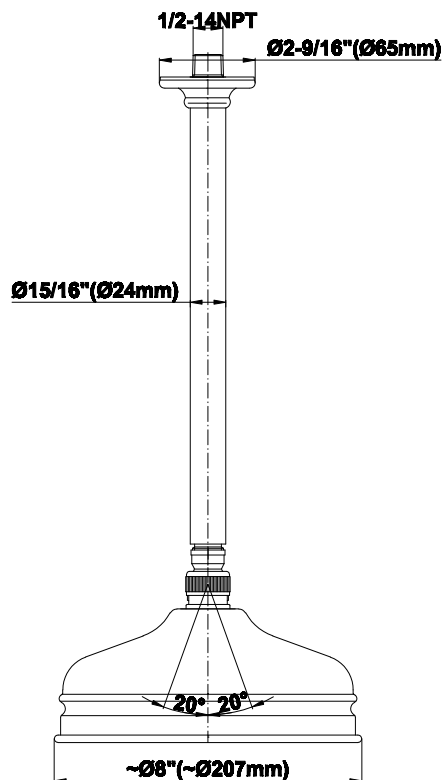

BATHROOM
Traditional Showerhead with
Ceiling Arm
G-8385

GRAFF[®]

Information

- 8" traditional rain showerhead
- 12" ceiling shower arm and flange Included
- Showerhead Features 112 No-Clog, Easy-Clean Spray Nozzles
- Showerhead flow rate ≤ 1.8 max gpm
- CALGreen

G-8385

Traditional Showerhead with Ceiling Arm

Product Features

- 8" traditional rain showerhead
- 12" shower arm and flange
- Showerhead features 112 no-clog, easy-clean rubber spray nozzles
- Showerhead flow rate ≤ 1.8 max gpm

Warranty

- Limited lifetime warranty

For complete warranty information go to www.graff-designs.com/en-nam/warranty

Information

- Sunflower shape
- 112 no-clog, easy-clean rubber spray nozzles
- Metal ball-joint allows for showerhead angle adjustment
- Showerhead flow rate ≤ 1.8 max gpm
- Recommend use with ceiling shower arm
- Recommended for use at no more than 10 degrees tilt
- CALGreen

G-8410

BATHROOM
12" Ceiling Shower Arm
G-8540

GRAFF®

Information

- Includes arm and round flange
- 1/2" NPT male thread inlet
- For use with all showerheads

Finishes

24K Gold

24K Brushed
Gold