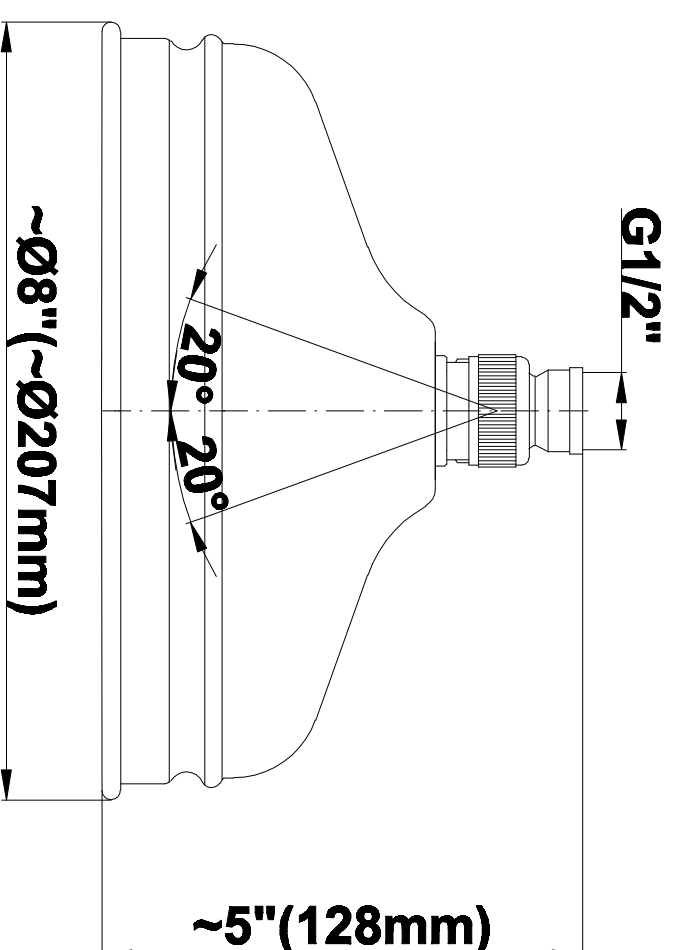

BATHROOM
Traditional Showerhead with
Ceiling Arm
G-8385

GRAFF[®]

Information

- 8" traditional rain showerhead
- 12" ceiling shower arm and flange Included
- Showerhead Features 112 No-Clog, Easy-Clean Spray Nozzles
- Showerhead flow rate ≤ 1.8 max gpm
- CALGreen

G-8385

Traditional Showerhead with Ceiling Arm

Product Features

- 8" traditional rain showerhead
- 12" shower arm and flange
- Showerhead features 112 no-clog, easy-clean rubber spray nozzles
- Showerhead flow rate ≤ 1.8 max gpm

Warranty

- Limited lifetime warranty

For complete warranty information go to www.graff-designs.com/en-nam/warranty

Information

- Sunflower shape
- 112 no-clog, easy-clean rubber spray nozzles
- Metal ball-joint allows for showerhead angle adjustment
- Showerhead flow rate ≤ 1.8 max gpm
- Recommend use with ceiling shower arm
- Recommended for use at no more than 10 degrees tilt
- CALGreen

G-8410

BATHROOM
12" Ceiling Shower Arm
G-8540

GRAFF®

Information

- Includes arm and round flange
- 1/2" NPT male thread inlet
- For use with all showerheads

Finishes

24K Gold

24K Brushed
Gold