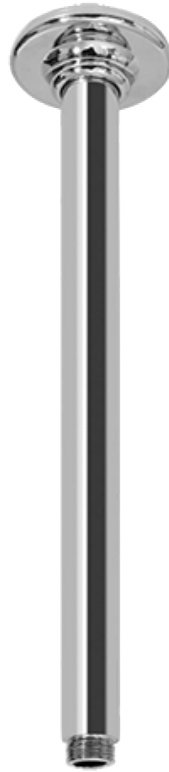

BATHROOM
12" Ceiling Shower Arm
G-8540

GRAFF®

Information

- Includes arm and round flange
- 1/2" NPT male thread inlet
- For use with all showerheads

Finishes