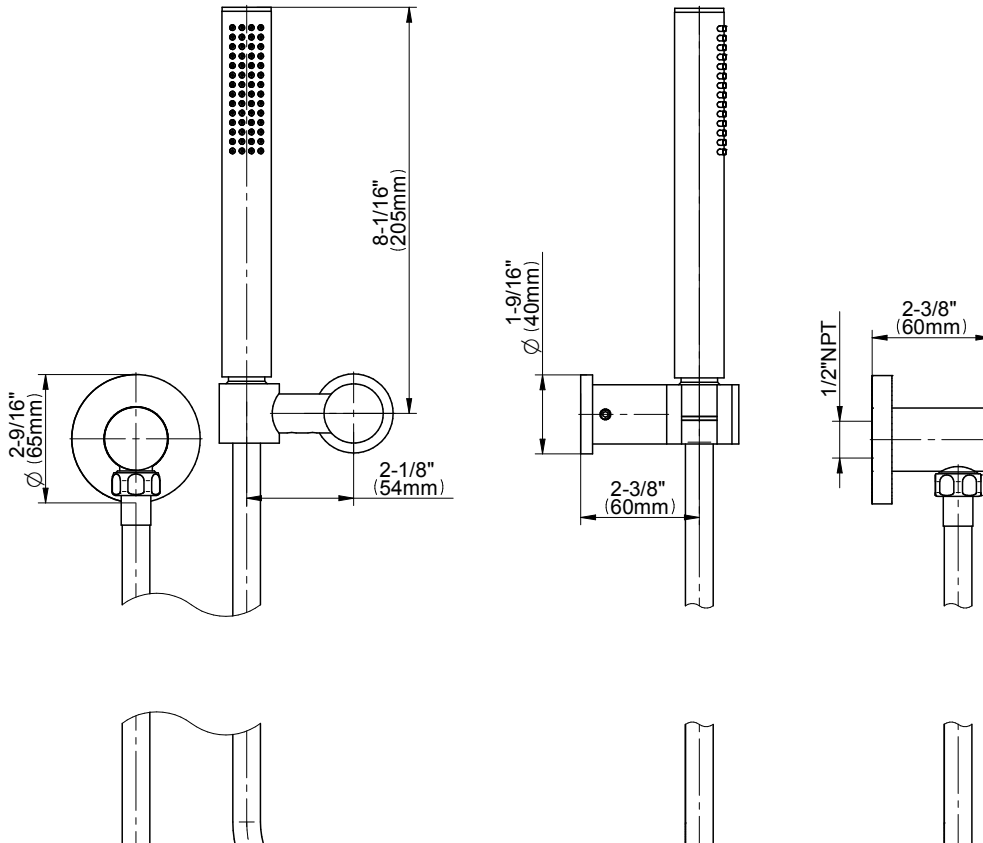

Warranty

- Limited lifetime warranty

For complete warranty information go to <http://www.graff-faucets.com/en/info/faqs>