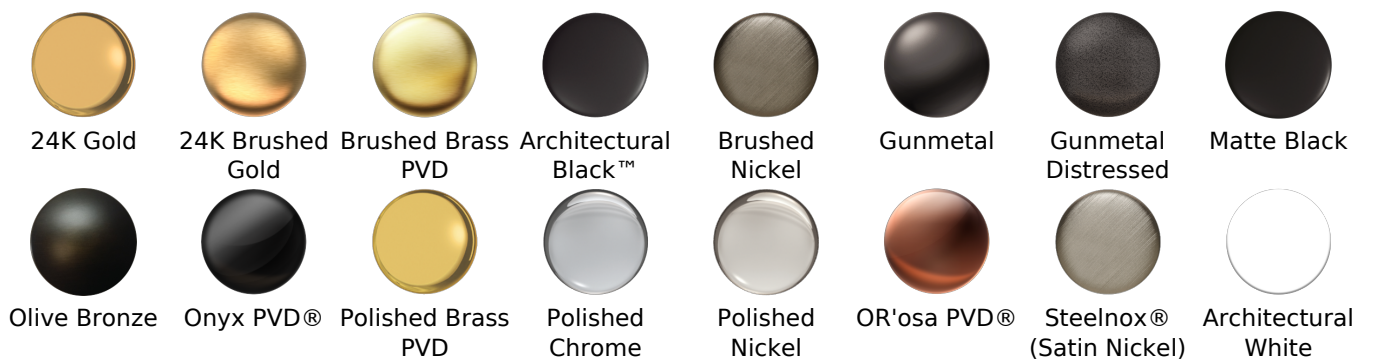

SHOWER
Contemporary Square Wall Supply
Elbow
G-8633

GRAFF®

Information

- 1/2" NPT female thread inlet

Finishes

G-8633

Contemporary Square Wall Supply Elbow

Product Features

- 1/2" NPT female thread inlet

Available Finishes

- Polished Chrome
G-8633-PC
- Steelnix[®]
G-8633-SN
- Architectural Black w/Chrome
Accents
G-8633-PC/BK

Warranty

- Limited lifetime warranty

For complete warranty information go to
<http://www.graff-faucets.com/en/info/faqs>