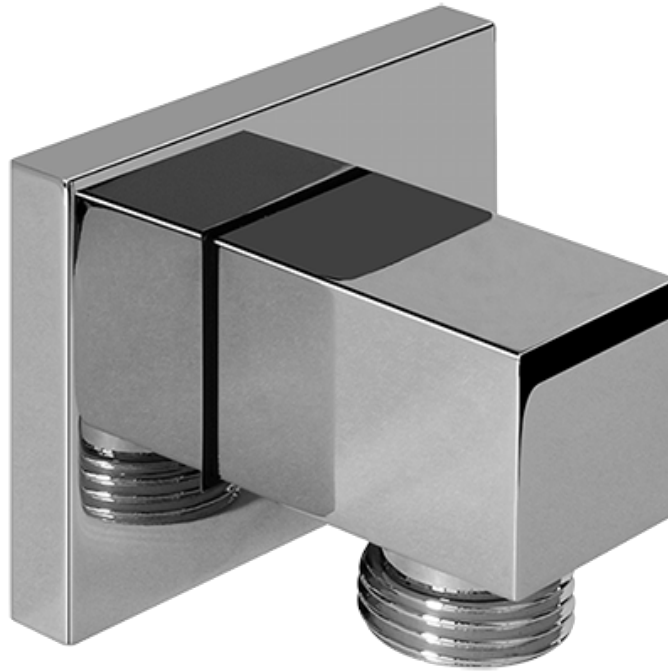

SHOWER
Contemporary Square Wall Supply
Elbow
G-8633

GRAFF®

Information

- 1/2" NPT female thread inlet

Finishes

G-8633

Contemporary Square Wall Supply Elbow

Product Features

- 1/2" NPT female thread inlet

Available Finishes

- Polished Chrome
G-8633-PC
- Steelnix[®]
G-8633-SN
- Architectural Black w/Chrome
Accents
G-8633-PC/BK

Warranty

- Limited lifetime warranty

For complete warranty information go to
<http://www.graff-faucets.com/en/info/faqs>