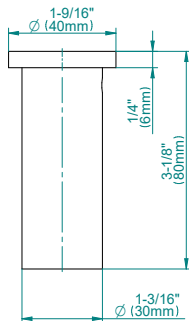

SHOWER
Contemporary Round Wall
Bracket for Handshower
G-8642

GRAFF®

Information

- Solid brass construction
- Swivel holder

Finishes

G-8642

Shower Components

Contemporary Round Wall Bracket for Handshower

* Special order finish- call for availability

The measurements shown are for reference only. Products and specifications shown are subject to change without notice. Revised 10/2019

www.graff-designs.com | phone: 800-954-4723