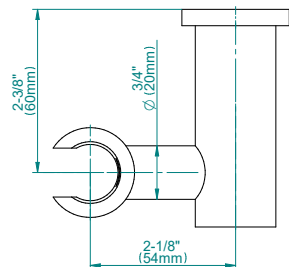

* Special order finish- call for availability

The measurements shown are for reference only. Products and specifications shown are subject to change without notice. Revised 10/2019

www.graff-designs.com | phone: 800-954-4723