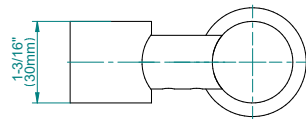

* Special order finish- call for availability

The measurements shown are for reference only. Products and specifications shown are subject to change without notice. Revised 10/2019

www.graff-designs.com | phone: 800-954-4723