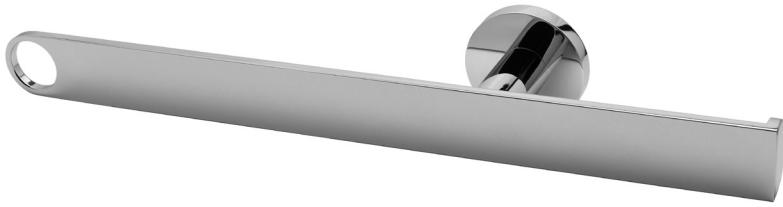

BATHROOM  
Tissue Holder & Towel Bar  
**G-9207**

**GRAFF®**

**Finishes**

**G-9207**  
Sento Collection  
Tissue Holder & Towel Bar

**Available Finishes**

- Polished Chrome G-9207-PC
- Steelnox® G-9207-SN
- Olive Bronze G-9207-OB
- Polished Nickel G-9207-PN
- Architectural Black G-9207-BK
- Architectural White G-9207-WT