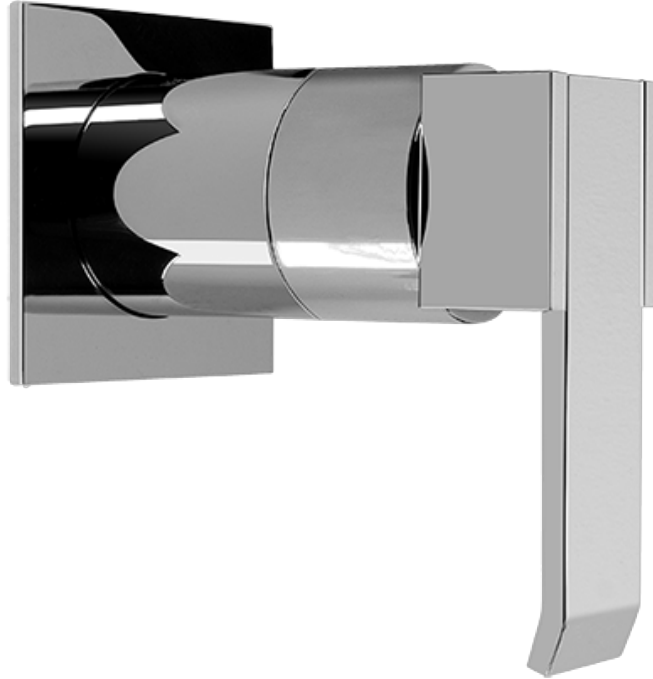

SHOWER
Contemporary Square
Thermostatic Set w/Body Sprays
& Handshower (Rough & Trim)
GC1.131A-LM38S

GRAFF®

Information

- 8" Rain Showerhead with 12" Ceiling-Mounted Shower Arm
- Flush-Mounted Swivel Body Sprays (3 pieces)
- Handshower Set w/Wall Bracket and Multi-function Handshower
- 3/4" Thermostatic Valve
- Stop/Volume Control Valves (3 pieces)
- Flow rates: showerhead \leq 1.8 max gpm, handshower \leq 1.5 max gpm, body sprays \leq 1.5 max gpm each
- Optional Extension Kit Available

Finishes

Polished
Chrome

Steelnox®
(Satin Nickel)

SHOWER
Qubic SOLID Trim Plate w/Handle
G-8041-LM38S-T

GRAFF®

Information

- Single metal handle
- Decorative trim plate
- Use with G-8000 or G-8005 thermostatic rough valve
- To complete package, you must order rough valve
- ADA

Finishes

Polished
Chrome

Steelnix®
(Satin Nickel)

SHOWER
Qubic SOLID Trim Plate w/Handle
G-8095-LM38S-T

GRAFF®

Information

- Single metal handle
- Decorative trim plate
- Use with G-8070 or G-8075 thermostatic stop/volume control rough valve
- To complete package, you must order rough valve
- ADA

Finishes

Polished
Chrome

Steelnox®
(Satin Nickel)

G-8095-LM38S-T

Qubic Collection

Stop/Volume Control Valve Trim with Handle

GRAFF[®]
CUTTING EDGE DESIGN

Product Features