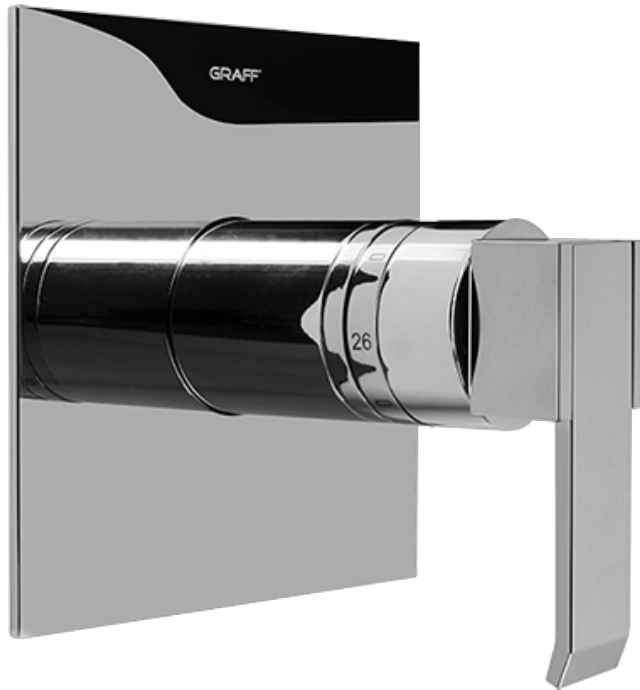

SHOWER
Contemporary Square
Thermostatic Set w/Body Sprays
& Handshower (Rough & Trim)
GC1.131A-LM38S

GRAFF®

Information

- 8" Rain Showerhead with 12" Ceiling-Mounted Shower Arm
- Flush-Mounted Swivel Body Sprays (3 pieces)
- Handshower Set w/Wall Bracket and Multi-function Handshower
- 3/4" Thermostatic Valve
- Stop/Volume Control Valves (3 pieces)
- Flow rates: showerhead \leq 1.8 max gpm, handshower \leq 1.5 max gpm, body sprays \leq 1.5 max gpm each
- Optional Extension Kit Available

SHOWER
Rough
G-8005

GRAFF®

Information

- 18.4 gpm @ 60 psi
- 3/4" universal inlets/outlets with female threads
- Built-in service stops
- Complete serviceability from front of all units
- Supplied with protective plastic cover
- Thermostatic valve uses a paraffin wax cartridge

Finishes

Polished
Chrome

Steelnox®
(Satin Nickel)

SHOWER
Qubic SOLID Trim Plate w/Handle
G-8041-LM38S-T

GRAFF®

Information

- Single metal handle
- Decorative trim plate
- Use with G-8000 or G-8005 thermostatic rough valve
- To complete package, you must order rough valve
- ADA

Finishes

Polished
Chrome

Steelnix®
(Satin Nickel)

SHOWER
Qubic SOLID Trim Plate w/Handle
G-8095-LM38S-T

GRAFF®

Information

- Single metal handle
- Decorative trim plate
- Use with G-8070 or G-8075 thermostatic stop/volume control rough valve
- To complete package, you must order rough valve
- ADA