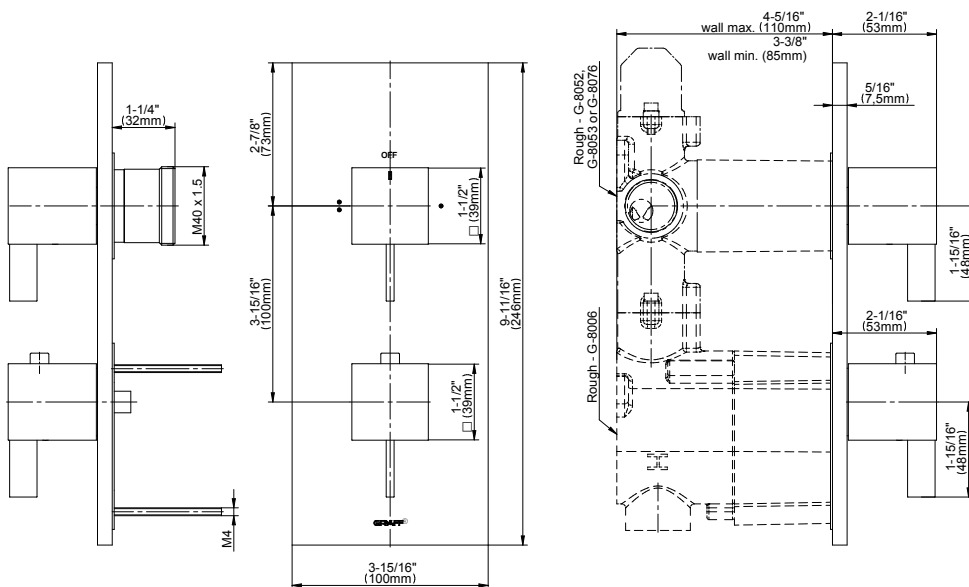

G-8048-LM39E0-**-T

Qubic Tre

M-Series Valve Trim with Two Handles

Product Features

- Two metal handles
- Decorative trim plate
- Use with M-Series rough valves

Available Finishes

- Polished Chrome
  G-8048-LM39E0-PC-T
- Brushed Nickel
  G-8048-LM39E0-BNi-T
- Polished Nickel
  G-8048-LM39E0-PN-T
- Steelnox*
  G-8048-LM39E0-SN-T*
- Olive Bronze*
  G-8048-LM39E0-OB-T*

Warranty

- Limited lifetime warranty

For complete warranty information go to <http://www.graff-designs.com/en/info/faqs>

The measurements shown are for reference only. Products and specifications shown are subject to change without notice. Revised 5/2018.

www.graff-designs.com | phone: 800-954-4723