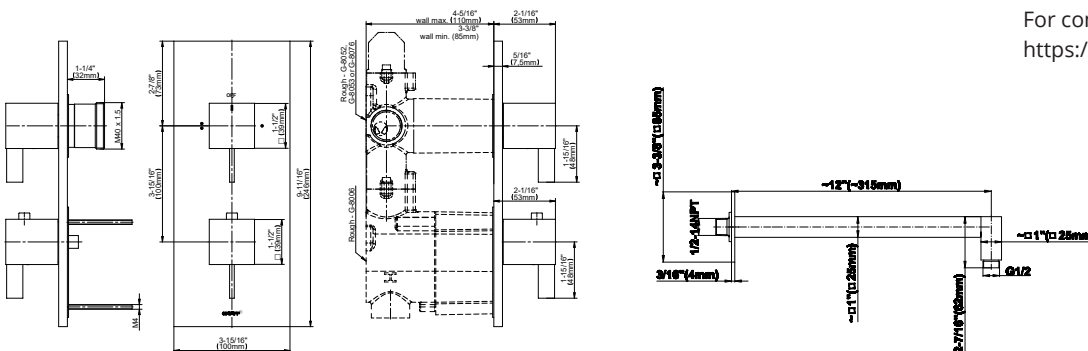

The measurements shown are for reference only. Products and specifications shown are subject to change without notice. Revised 1/2019

www.graff-designs.com | phone: 800-954-4723