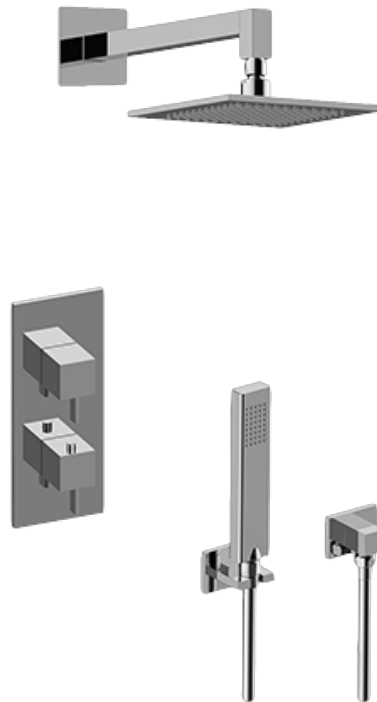

SHOWER  
Qubic Tre M-Series Thermostatic  
Shower System - Shower with  
Handshower  
**GM2.022WD-LM39E0**

---

**GRAFF®**

## Information

- 3/4" thermostatic valve and trim
- 3/4" 2-way diverter valve
- 8" showerhead with 12" wall-mounted shower arm
- Showerhead features no-clog, easy-clean spray nozzles
- Handshower set with wall bracket and 59" hose (PVD finishes use 59" flex hose)
- Flow rates: showerhead  $\leq$  1.8 max gpm, handshower  $\leq$  1.5 max gpm
- CALGreen

## Product Features

- 3/4" thermostatic valve and trim
- 3/4" 2-way diverter valve
- 8" showerhead with 12" wall-mounted shower arm
- Showerhead features no-clog, easy-clean spray nozzles
- Handshower set with wall bracket and 59" hose
- Optional extension kit
- Flow rates: showerhead ≤ 1.8 max gpm, handshower ≤ 1.5 max gpm