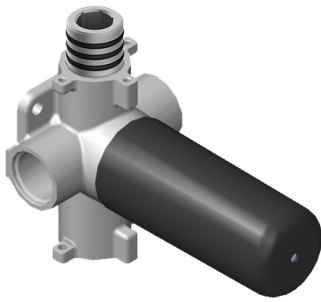

[www.graff-designs.com](http://www.graff-designs.com) | phone: 800-954-4723

SHOWER  
Two-Way Diverter Volume Control  
Valve WITH Off Function and Pass-  
Through  
**G-8052**

**GRAFF®**

**Information**

- 11.7 gpm @ 60 psi
- 3/4" universal inlets/outlets with female threads
- Operates one function at a time
- Stacking inlet and pass-through port feature
- Supplied with protective plastic cover
- CALGreen compliant depending on functions

**Finishes**

**G-8052** M-Series  
 2-Way Diverter Volume Control Valve  
 WITH Off Function and Pass-Through

**Product Features**

- 12.1 gpm @ 60 psi
- 3/4" universal inlets/outlets with female threads
- Stacking inlet and pass-through port feature
- Supplied with protective plastic cover
- CalGreen compliant dependent on functions