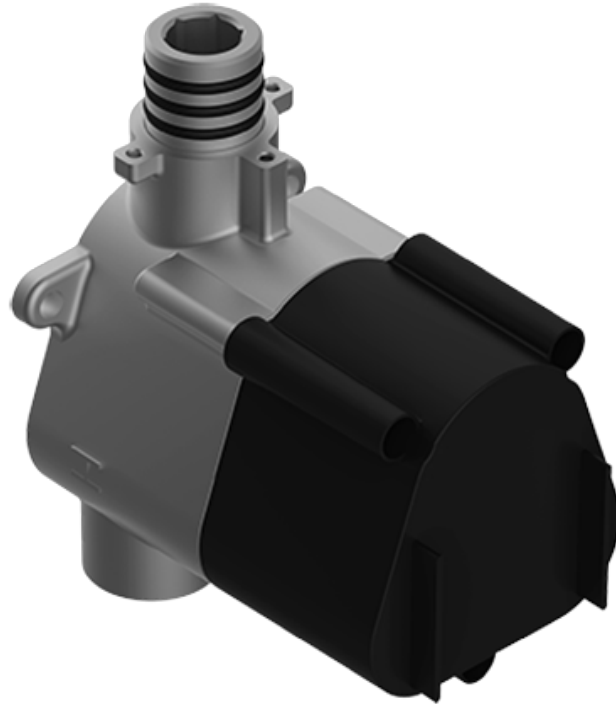

SHOWER
Thermostatic Rough Valve
G-8006

GRAFF®