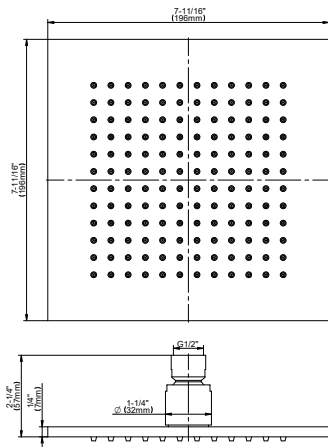

The measurements shown are for reference only. Products and specifications shown are subject to change without notice. Revised 1/2019

www.graff-designs.com | phone: 800-954-4723