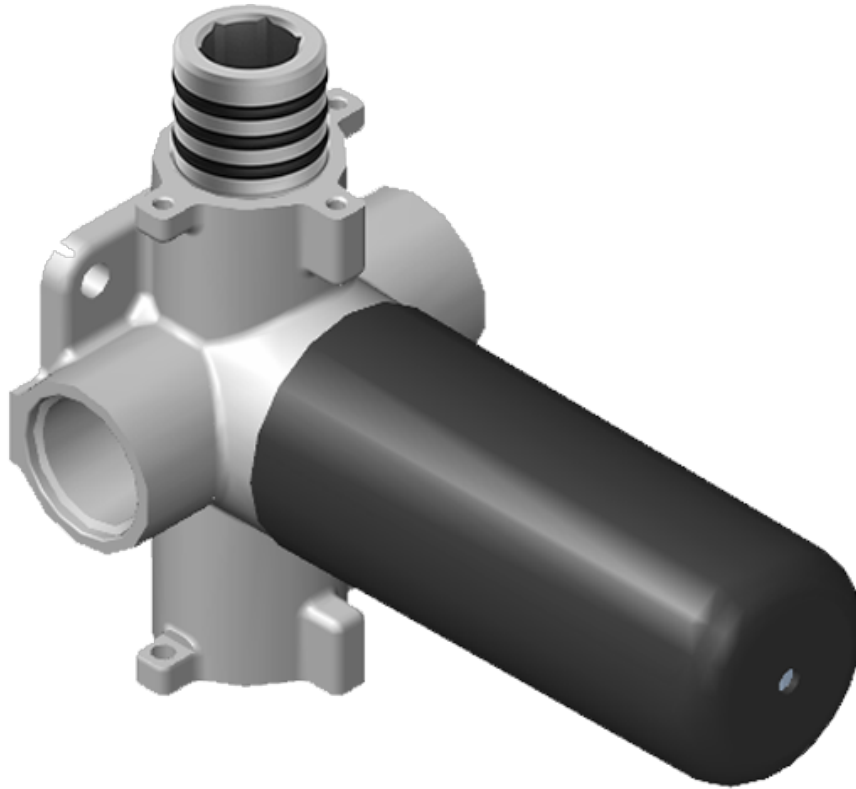

SHOWER
Two-Way Diverter Volume Control
Valve WITH Off Function and Pass-
Through
G-8052

GRAFF®