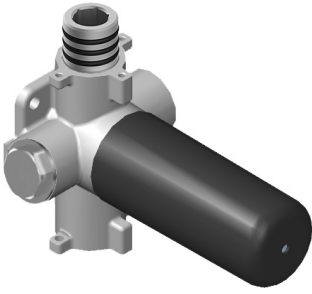

SHOWER
Qubic Tre M-Series Thermostatic
Shower System - Shower with
Handshower
GM3.011WB-LM39E0

GRAFF®

Information

- 3/4" thermostatic valve and trim
- 3/4" stop/volume control valve (2 pieces)
- 8" showerhead with 12" ceiling-mounted shower arm
- Showerhead features no-clog, easy-clean spray nozzles
- Handshower set with wall-mounted slide bar and 59" hose
- Optional extension kit
- Flow rates: showerhead ≤ 1.8 max gpm, handshower ≤ 1.5 max gpm

Finishes

G-8006

M-Series

3/4" Concealed Thermostatic Rough Valve

Product Features

- 12.9 gpm @ 60 psi
- 3/4" universal inlets
- Built-in service stops
- Stacking outlet feature
- Complete serviceability from front of all units
- Supplied with protective plastic cover
- CalGreen compliant dependent on functions

Finishes

G-8076

M-Series

Stop/Volume Control Rough Valve with Pass-Through

GRAFF[®]
CUTTING EDGE DESIGN

Product Features

- 13.2 gpm @ 60 psi
- 3/4" universal inlets/outlets with female threads
- Stacking inlet and pass-through port feature
- Supplied with protective plastic cover
- CalGreen compliant dependent on functions

www.graff-faucets.com | phone: 800-954-4723

SHOWER
8" Square Brass Showerhead
G-8438

GRAFF[®]

Information

- 1/4" thick
- 144 no-clog, easy-clean rubber spray nozzles
- Recommended use with ceiling shower arm
- Recommended for use at no more than 10 degrees tilt
- Showerhead flow rate ≤ 1.8 max gpm
- CALGreen