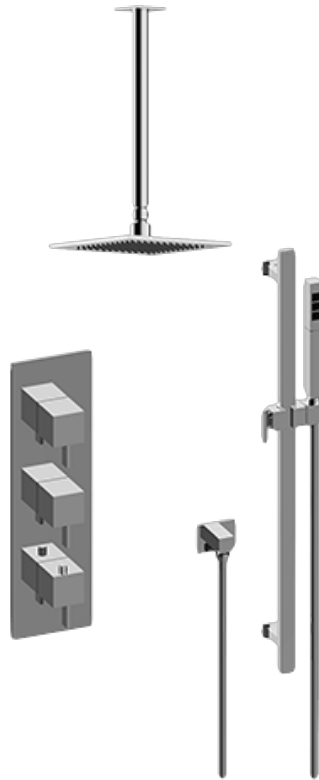

SHOWER
Qubic Tre M-Series Thermostatic
Shower System - Shower with
Handshower
GM3.011WB-LM39E0

GRAFF®

Information

- 3/4" thermostatic valve and trim
- 3/4" stop/volume control valve (2 pieces)
- 8" showerhead with 12" ceiling-mounted shower arm
- Showerhead features no-clog, easy-clean spray nozzles
- Handshower set with wall-mounted slide bar and 59" hose
- Optional extension kit
- Flow rates: showerhead ≤ 1.8 max gpm, handshower ≤ 1.5 max gpm

SHOWER
Thermostatic Rough Valve
G-8006

GRAFF®

Information

- 12.9 gpm @ 60 psi
- 3/4" universal inlets
- Built-in service stops
- Stacking outlet feature
- Complete serviceability from front of all units
- Supplied with protective plastic cover
- CalGreen compliant dependent on functions

Finishes

G-8006

M-Series

3/4" Concealed Thermostatic Rough Valve

Product Features

- 12.9 gpm @ 60 psi
- 3/4" universal inlets
- Built-in service stops
- Stacking outlet feature
- Complete serviceability from front of all units
- Supplied with protective plastic cover
- CalGreen compliant dependent on functions

www.graff-faucets.com | phone: 800-954-4723

SHOWER
Qubic M-Series Valve Trim with
Three Handles
G-8057-LM39E0-T

GRAFF®

Information

- Three metal handles, decorative trim plate
- Use with M-Series rough valves
- ADA