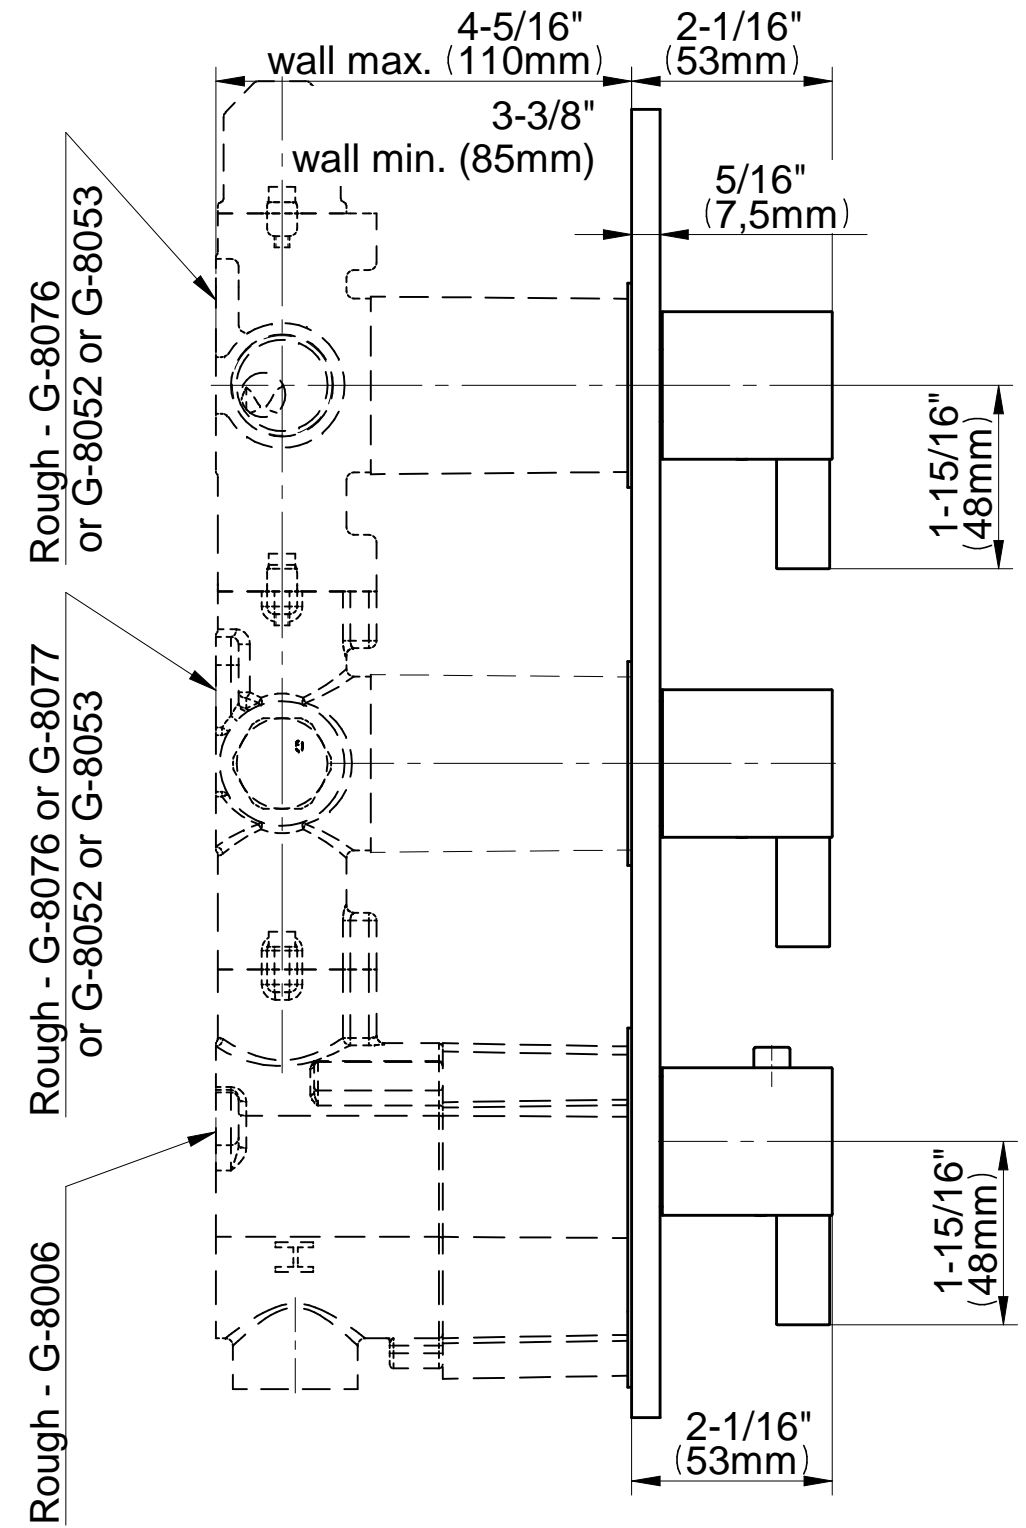

G-8057-LM39E0

Qubic Tre Series