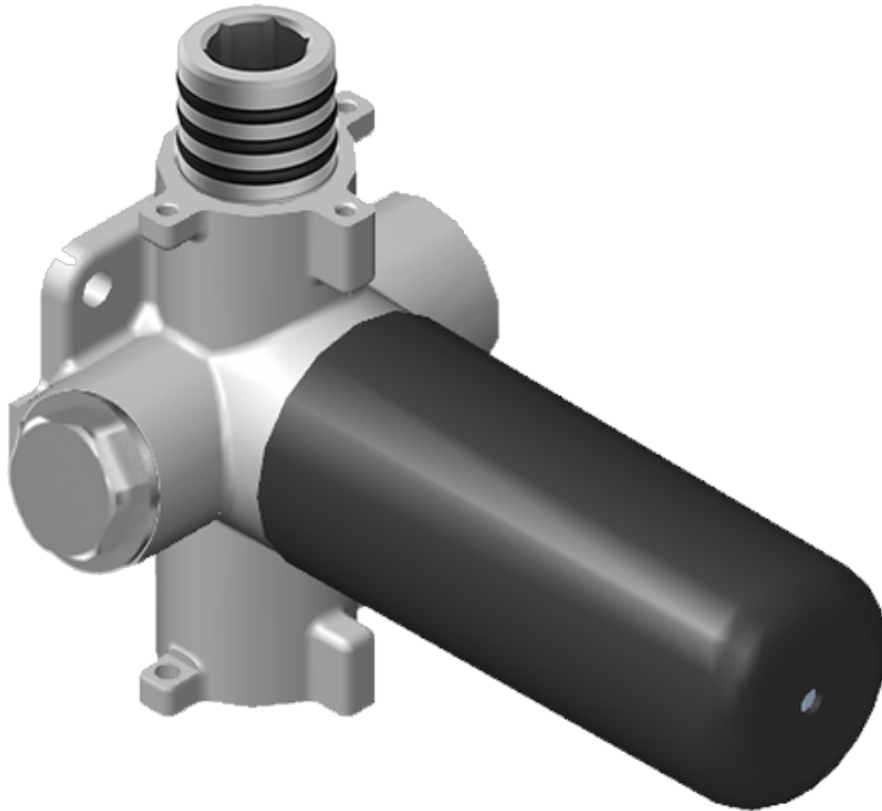

SHOWER
Qubic Tre M-Series Thermostatic
Shower System - Shower with
Handshower
GM3.011WB-LM39E0

GRAFF®

Information

- 3/4" thermostatic valve and trim
- 3/4" stop/volume control valve (2 pieces)
- 8" showerhead with 12" ceiling-mounted shower arm
- Showerhead features no-clog, easy-clean spray nozzles
- Handshower set with wall-mounted slide bar and 59" hose
- Optional extension kit
- Flow rates: showerhead ≤ 1.8 max gpm, handshower ≤ 1.5 max gpm

Finishes

G-8006

M-Series

3/4" Concealed Thermostatic Rough Valve

Product Features

- 12.9 gpm @ 60 psi
- 3/4" universal inlets
- Built-in service stops
- Stacking outlet feature
- Complete serviceability from front of all units
- Supplied with protective plastic cover
- CalGreen compliant dependent on functions

www.graff-faucets.com | phone: 800-954-4723

SHOWER
Qubic M-Series Valve Trim with
Three Handles
G-8057-LM39E0-T

GRAFF®

Information

- Three metal handles, decorative trim plate
- Use with M-Series rough valves
- ADA

Polished
Nickel

Steelnox®
(Satin Nickel)

Architectural
White

G-8057-LM39E0

Qubic Tre Series

SHOWER
Stop/Volume Control Valve with
Pass Through
G-8076

GRAFF®

Information