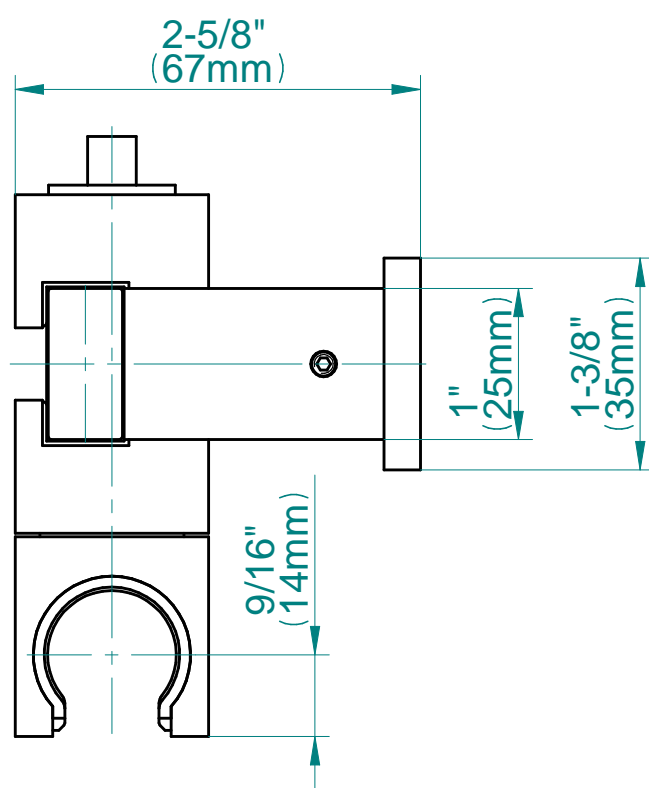

G-8631

Slide Bar Series

valid since 2014