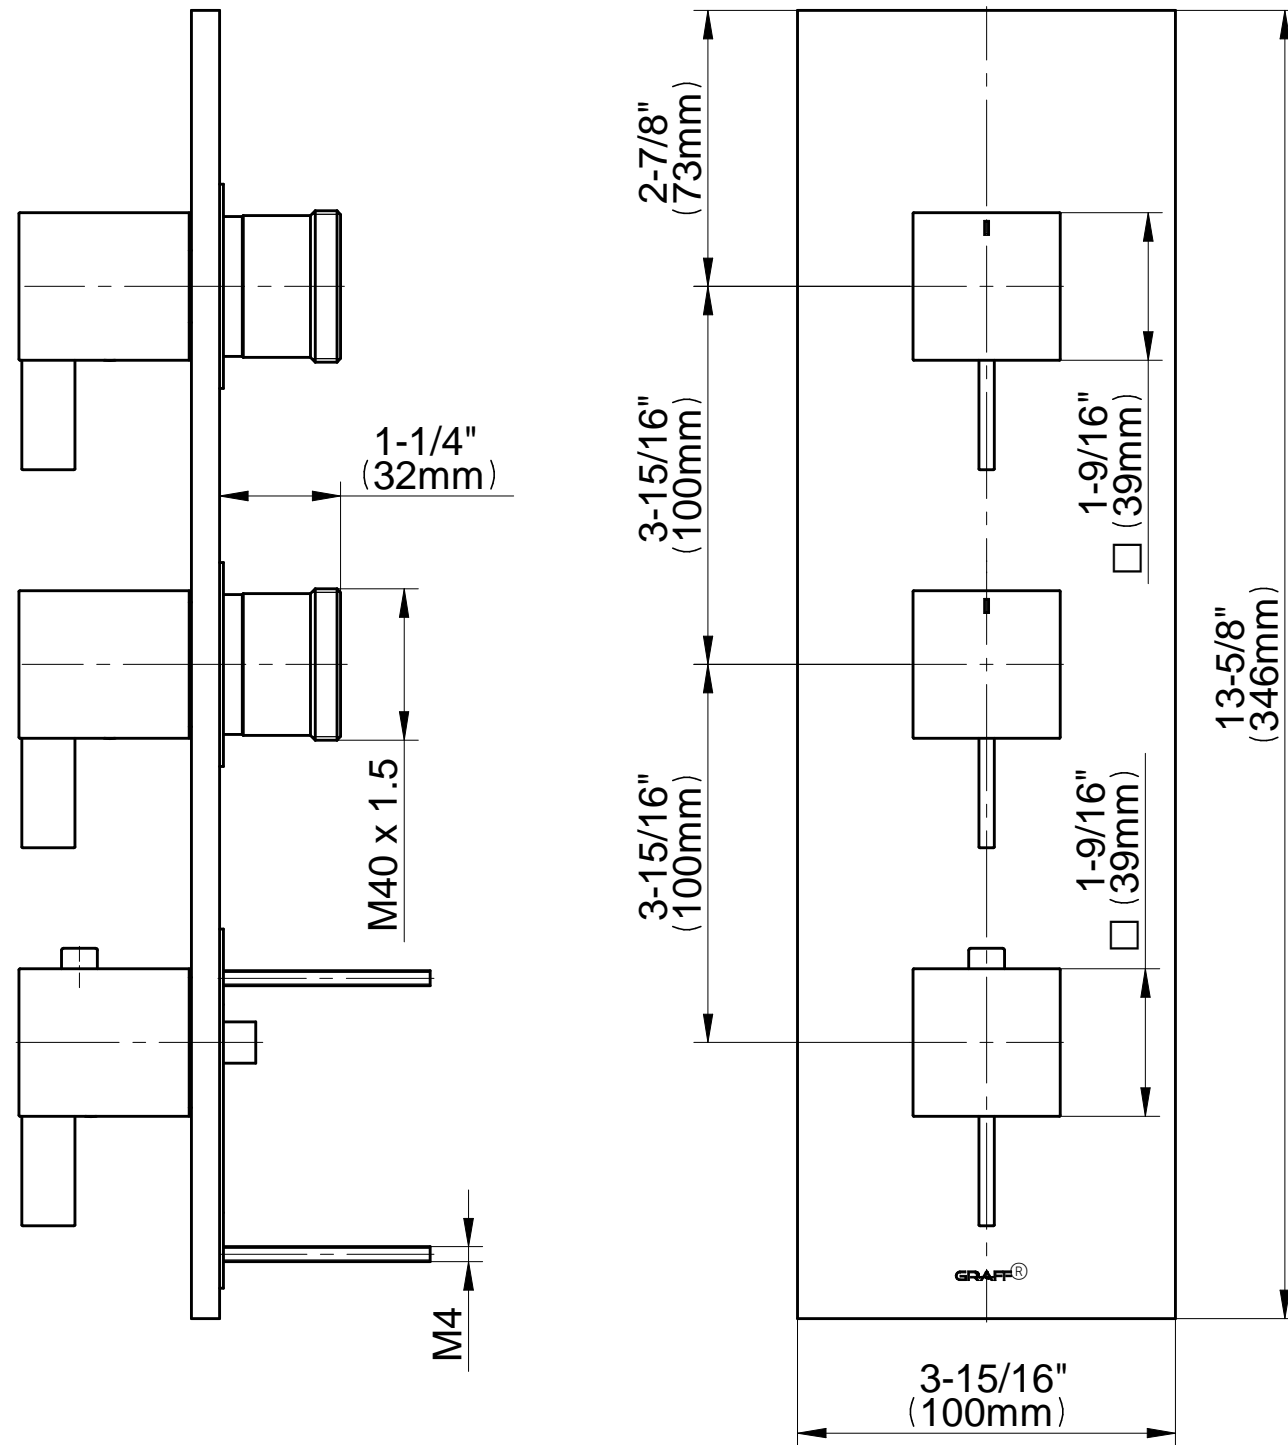

G-8057-LM39E0

Qubic Tre Series