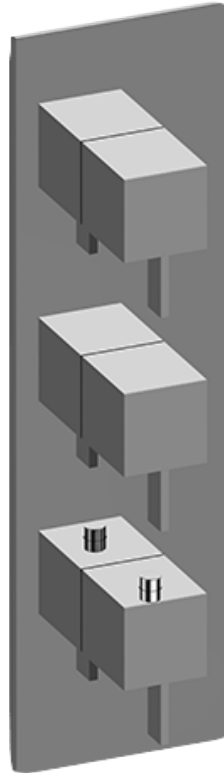

SHOWER
Qubic Tre M-Series Thermostatic
Shower System - Shower with
Handshower
GM3.011WB-LM39E0

GRAFF®

Information

- 3/4" thermostatic valve and trim
- 3/4" stop/volume control valve (2 pieces)
- 8" showerhead with 12" ceiling-mounted shower arm
- Showerhead features no-clog, easy-clean spray nozzles
- Handshower set with wall-mounted slide bar and 59" hose
- Optional extension kit
- Flow rates: showerhead ≤ 1.8 max gpm, handshower ≤ 1.5 max gpm

Finishes

G-8006

M-Series

3/4" Concealed Thermostatic Rough Valve

Product Features

- 12.9 gpm @ 60 psi
- 3/4" universal inlets
- Built-in service stops
- Stacking outlet feature
- Complete serviceability from front of all units
- Supplied with protective plastic cover
- CalGreen compliant dependent on functions

www.graff-faucets.com | phone: 800-954-4723

SHOWER
Qubic M-Series Valve Trim with
Three Handles
G-8057-LM39E0-T

GRAFF®

Information

- Three metal handles, decorative trim plate
- Use with M-Series rough valves
- ADA