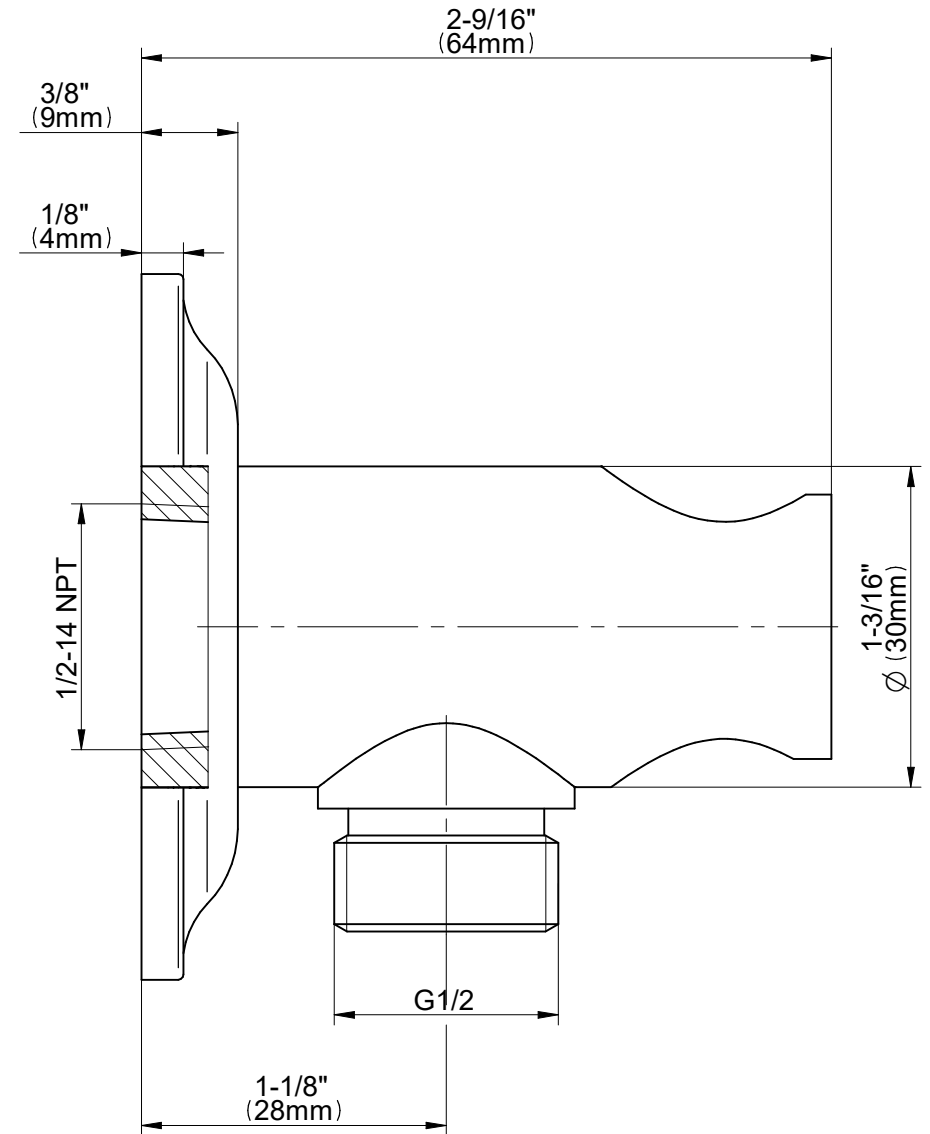

BATHROOM
 Camden Handshower Wall
 Bracket w/Supply Elbow
G-8648

GRAFF[®]
 Art of Bath

Information

- Solid Brass Construction

Finishes

							
24K Polished Gold	24K Brushed Gold	Brushed Brass PVD [®]	Architectural Black™	Brushed Nickel	Gunmetal PVD [®]	Gunmetal Distressed	Matte Black
							
Olive Bronze	Onyx PVD [®]	Polished Brass PVD [®]	Polished Chrome	Polished Nickel	Polished Copper / Rose Gold PVD [®]	Stainless Steel [®]	Unfinished Brass
							
Unfinished Brushed Brass	Vintage Brushed Brass	Architectural White					

G-8648

CAMDEN Series

GRAFF[®]
Art of Bath