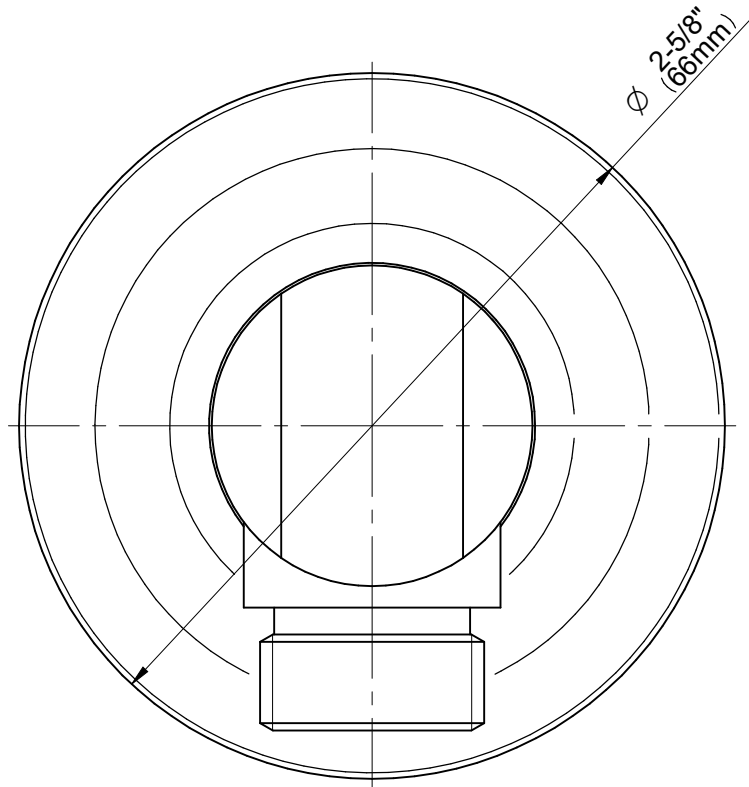

BATHROOM
 Camden Handshower Wall
 Bracket w/Supply Elbow
G-8648

GRAFF[®]
 Art of Bath

Information

- Solid Brass Construction

Finishes

							
24K Polished Gold	24K Brushed Gold	Brushed Brass PVD [®]	Architectural Black™	Brushed Nickel	Gunmetal PVD [®]	Gunmetal Distressed	Matte Black
							
Olive Bronze	Onyx PVD [®]	Polished Brass PVD [®]	Polished Chrome	Polished Nickel	Polished Copper / Rose Gold PVD [®]	Stainless Steel [®]	Unfinished Brass
							
Unfinished Brushed Brass	Vintage Brushed Brass	Architectural White					

G-8648

CAMDEN Series

GRAFF[®]
Art of Bath