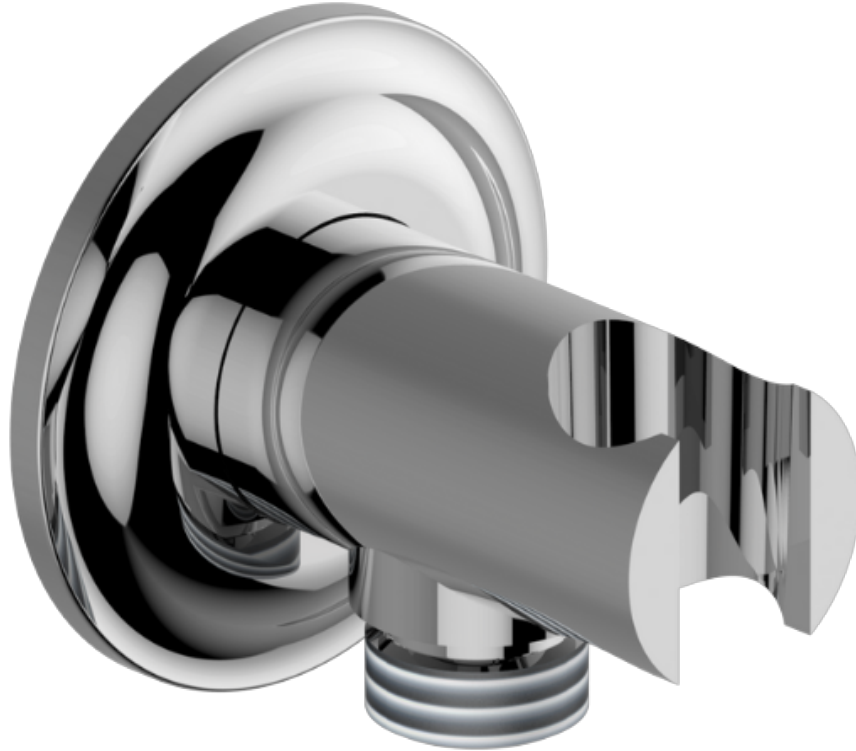

BATHROOM
 Camden Handshower Wall
 Bracket w/Supply Elbow
G-8648

GRAFF[®]
 Art of Bath

Information

- Solid Brass Construction

Finishes

							
24K Polished Gold	24K Brushed Gold	Brushed Brass PVD [®]	Architectural Black™	Brushed Nickel	Gunmetal PVD [®]	Gunmetal Distressed	Matte Black
							
Olive Bronze	Onyx PVD [®]	Polished Brass PVD [®]	Polished Chrome	Polished Nickel	Polished Copper / Rose Gold PVD [®]	Stainless Steel [®]	Unfinished Brass
							
Unfinished Brushed Brass	Vintage Brushed Brass	Architectural White					

G-8648

CAMDEN Series

GRAFF[®]
Art of Bath