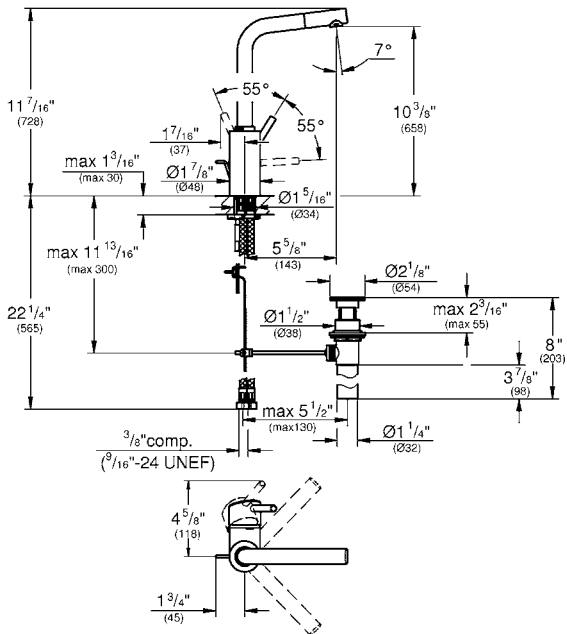

CONCETTO  
Single-Handle Bathroom Faucet L-size  
MODEL # 23737002

Pure Freude  
an Wasser

GROHE

**Product Description:**

**CONCETTO**

**Single-Handle Bathroom Faucet L-size**

**Standard Specification:**

- Single hole installation
- Metal lever handle
- GROHE SilkMove 1.4" (35 mm) ceramic cartridge
- GROHE StarLight chrome finish
- GROHE Zero isolated inner water ways - lead and nickel free
- GROHE QuickFix installation system
- 7" swivel spout reach
- Metal pop-up drain
- Stainless steel flex lines
- Max flow rate: 1.2 gpm (4.56 L/min)
- Optional temperature limiter ref. no. 46 375
- GROHE Limited Lifetime Warranty

**Applicable Codes & Standards:**

- Energy Policy Act of 1992
- NSF 61
- NSF 372
- ASME A112.18.1/CSA B125.1
- US Federal and State material regulations
- EPA WaterSense®
- ICC/ANSI A117.1

**Color:**

- 23737002 Starlight Chrome