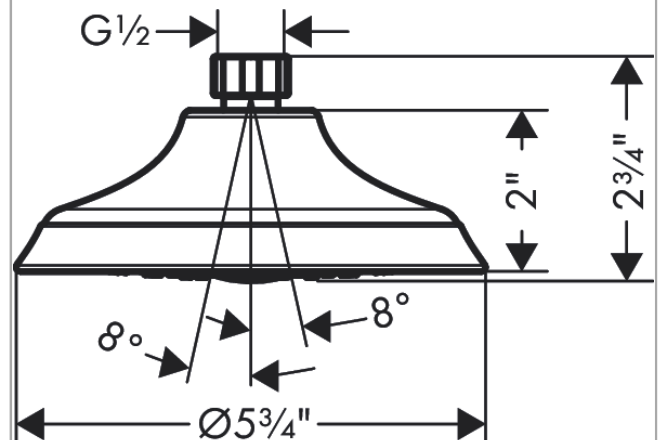

Joleena
Showerhead 150 1-Jet, 1.75 GPM
 Finishes : **chrome** Part no. : **04780000**

Description

Features

- Spray modes: Full
- 45 no-clog spray channels
- Flow: 1.75 GPM (6.6 L/Min)
- Fully-finished matching spray face

Item details

List Price \$ 79.00

Technology

Compliance

Product image

Scale drawing

Joleena
Showerhead 150 1-Jet, 1.75 GPM
Finishes : **chrome** Part no. : **04780000**

Exploded drawing

Year of production: >09/19

Joleena

Showerhead 150 1-Jet, 1.75 GPM

Finishes : **chrome** Part no. : **04780000**

Spare parts list

Year of production: >**09/19**

Pos.	Description	Part no.	Price	PU
1	filter packing	94246000	-	1