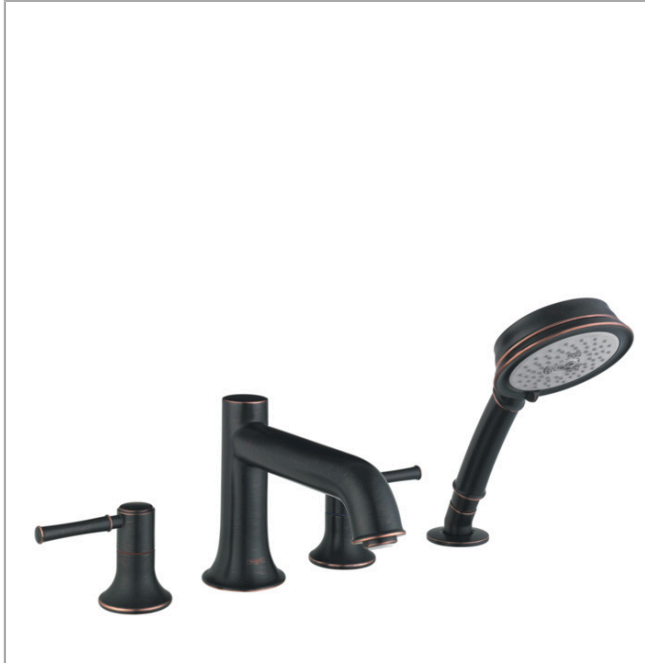

Talis C
4-Hole Roman Tub Set Trim with 1.8 GPM Handshower
Finishes : **rubbed bronze** Part no. : **14315921**

Description

Features

- consists of: 4-Hole Roman tub filler trim, Handshower, Handshower holder
- 90° ceramic valves
- Integrated double backflow prevention

Item details

List Price $ 1,087.00

Technology

Compliance

Product image