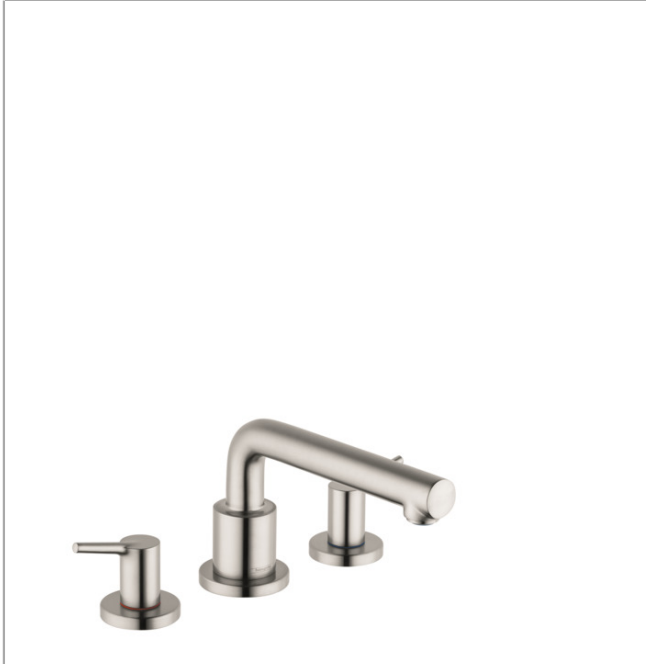

**Talis S**

**3-Hole Roman Tub Set Trim**

Finishes : **brushed nickel** Part no. : **72415821**

**Description**

**Features**

- 90° ceramic valves

**Item details**

List Price \$ 541.00

**Compliance**

**Product image**

**Scale drawing**

**Talis S**  
**3-Hole Roman Tub Set Trim**

Finishes : **brushed nickel** Part no. : **72415821**

**Exploded drawing**

Year of production: >11/16

**Talis S**

**3-Hole Roman Tub Set Trim**

Finishes : **brushed nickel** Part no. : **72415821**

**Spare parts list**

Year of production: >11/16

Pos.	Description	Part no.	Price	PU
1	spout cpl.	92784820	-	1
2	hollow set screw M6x6	97660000	-	1
3	aerator M24x1 (30 l/min)	96512820	-	1
4	escutcheon Ø 70 mm	97779820	-	1
5	adapter for spout	88512000	-	1
6	O-Ring 23x2,5	98183000	-	1
7	O-ring 21x2,5	98211000	-	1
8	handle	92781820	-	1
9	handle fixing set	94184000	-	1
10	set of color-rings cold / hot water	96299000	-	1
11	escutcheon	31098820	-	1
12	flat seal	98749000	-	1