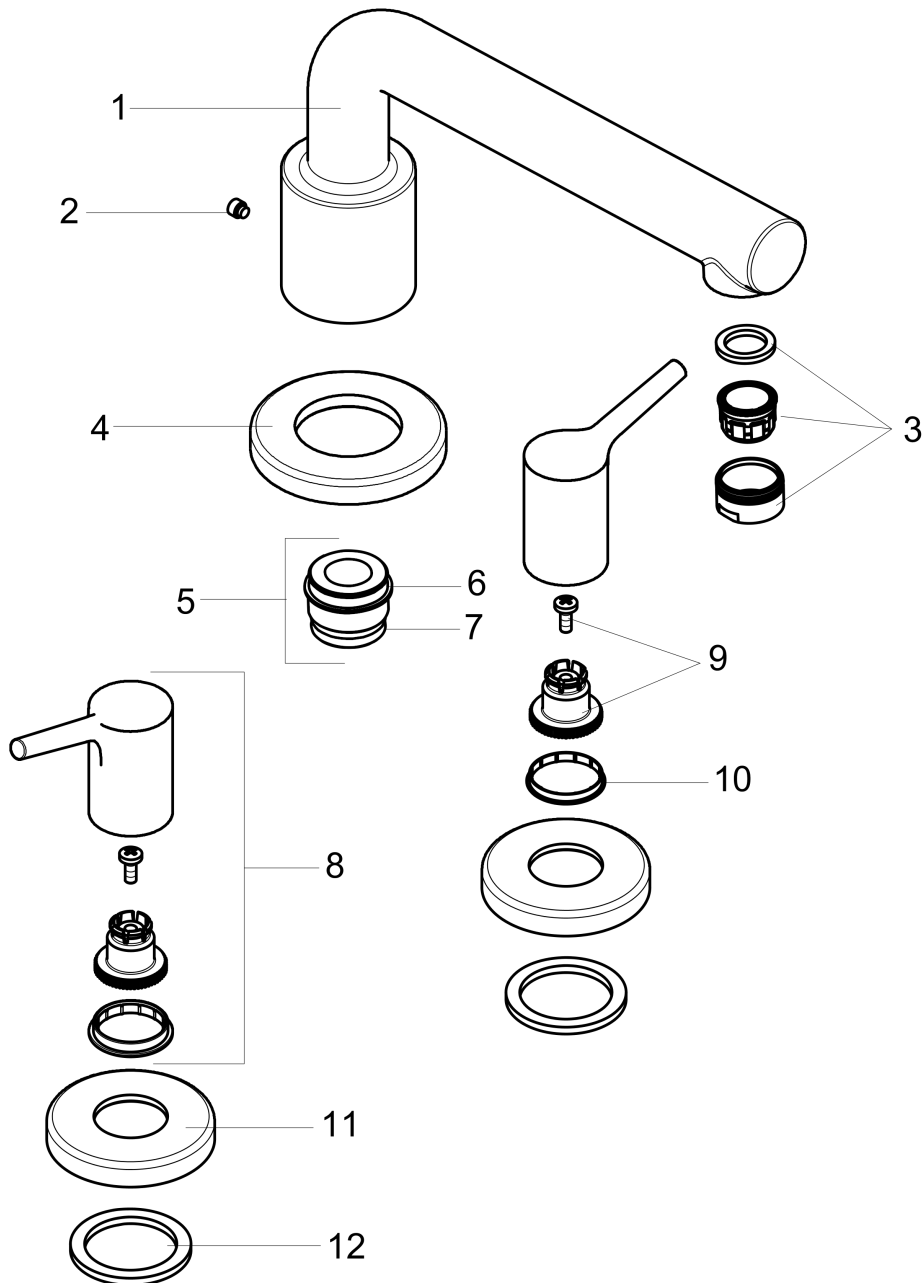

**Talis S**

**3-Hole Roman Tub Set Trim**

Finishes : **brushed nickel** Part no. : **72415821**

**Description**

**Features**

- 90° ceramic valves

**Item details**

List Price \$ 541.00

**Compliance**

**Product image**

**Scale drawing**

**Talis S**  
**3-Hole Roman Tub Set Trim**

Finishes : **brushed nickel** Part no. : **72415821**

**Exploded drawing**

Year of production: >11/16

**Talis S**

**3-Hole Roman Tub Set Trim**

Finishes : **brushed nickel** Part no. : **72415821**

**Spare parts list**

Year of production: >11/16

Pos.	Description	Part no.	Price	PU
1	spout cpl.	92784820	-	1
2	hollow set screw M6x6	97660000	-	1
3	aerator M24x1 (30 l/min)	96512820	-	1
4	escutcheon Ø 70 mm	97779820	-	1
5	adapter for spout	88512000	-	1
6	O-Ring 23x2,5	98183000	-	1
7	O-ring 21x2,5	98211000	-	1
8	handle	92781820	-	1
9	handle fixing set	94184000	-	1
10	set of color-rings cold / hot water	96299000	-	1
11	escutcheon	31098820	-	1
12	flat seal	98749000	-	1