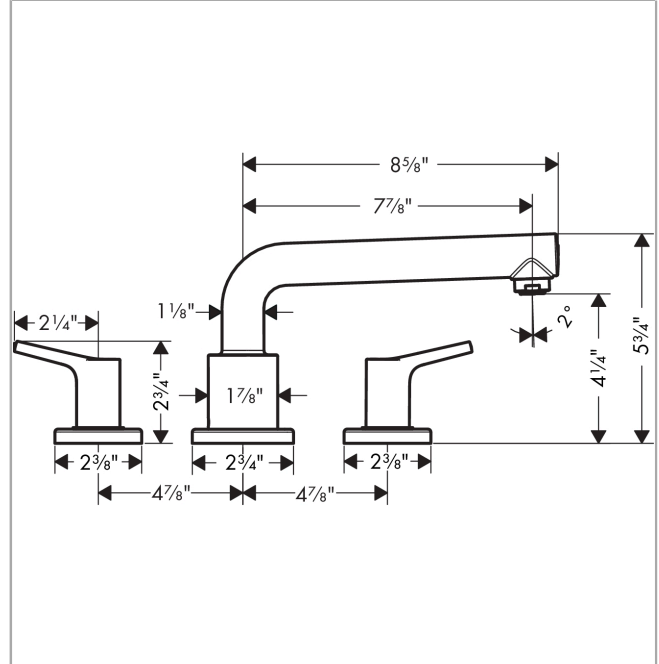

**Talis S**

**3-Hole Roman Tub Set Trim**

Finishes : **brushed nickel** Part no. : **72415821**

**Description**

**Features**

- 90° ceramic valves

**Item details**

List Price \$ 541.00

**Compliance**

**Product image**

**Scale drawing**

**Talis S**  
**3-Hole Roman Tub Set Trim**

Finishes : **brushed nickel** Part no. : **72415821**

**Exploded drawing**

Year of production: >11/16

**Talis S**

**3-Hole Roman Tub Set Trim**

Finishes : **brushed nickel** Part no. : **72415821**

**Spare parts list**

Year of production: >11/16

Pos.	Description	Part no.	Price	PU
1	spout cpl.	92784820	-	1
2	hollow set screw M6x6	97660000	-	1
3	aerator M24x1 (30 l/min)	96512820	-	1
4	escutcheon Ø 70 mm	97779820	-	1
5	adapter for spout	88512000	-	1
6	O-Ring 23x2,5	98183000	-	1
7	O-ring 21x2,5	98211000	-	1
8	handle	92781820	-	1
9	handle fixing set	94184000	-	1
10	set of color-rings cold / hot water	96299000	-	1
11	escutcheon	31098820	-	1
12	flat seal	98749000	-	1