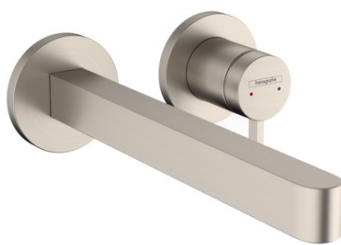

Finoris
Wall-Mounted Single-Handle Faucet Trim, 1.2 GPM
Finishes : **brushed nickel** Part no. : **76050821**

Description

Features

- Spray modes: Aerated spray
- Flow: 1.2 GPM (4.5 L/Min)
- Ceramic cartridge
- Does not include: basic set

Item details

List Price $ 792.00

Technology

Design awards

Compliance

Product image