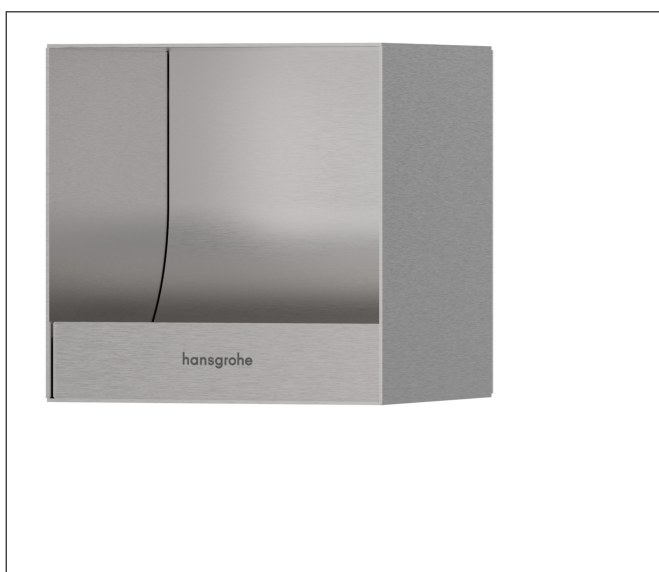

Brand	hansgrohe
Art. Name	<b>XtraStoris Original</b> Recessed Toilet Paper Holder 6"x 6"x 5.5"
Art. Nr.	56065800
Surface	Brushed Stainless Steel
Pos.	1

## Product Picture

## Features

- Installation depth: 140 mm
- Where to use: new construction, renovation
- Easy to clean surface
- Frameless design
- Wall type: drywall construction, solid wall construction
- Material wall niche: Stainless Steel 304 (1.4301)
- With tear-off edge
- Dimensions wall niche: 150 x 150 x 140 (HxWxD)