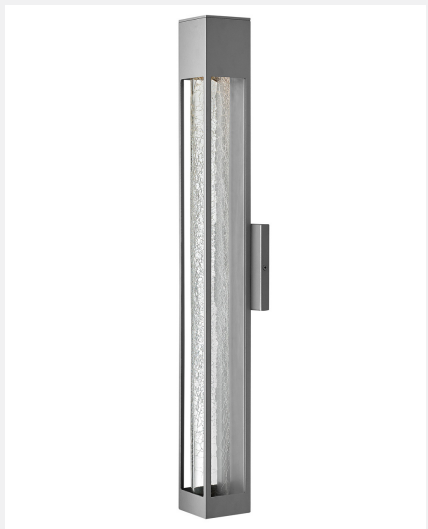

Large Wall Mount Lantern 2855TT

ITEM NUMBER	2855TT
BRAND	Hinkley Lighting
MATERIAL	Aluminum
GLASS	Crackle
HEIGHT	28.0"
WIDTH	4.8"
VOLTAGE	120v
WATTAGE	1-35w GU10 *Included
CERTIFICATION	C-US Wet Rated
EXTENSION	3.8"
TOP TO OUTLET	14.3"
BACK PLATE	4.75" Sq.

FEATURES AND BENEFITS

- Mounting hardware is hidden on the backplate to ensure a clean silhouette.
- Suitable for use in wet (interior direct splash and outdoor direct rain or sprinkler) locations as defined by NEC and CEC. Meets United States UL Underwriters Laboratories & CSA Canadian Standards Association Product Safety Standards
- Fixture is ADA compliant and adheres to the standards and guidelines listed by the Americans with Disabilities Act.
- Vapor's stunning crackled glass casts spectacular light patterns, adding dramatic visual interest at night.
- For complete warranty information visit [\(hyperlink\)](#)
- 2 year finish warranty
- 12 year warranty on electrical wiring and components
- Bold lines and a clean, minimalist style complement contemporary architecture
- Rich gray tone