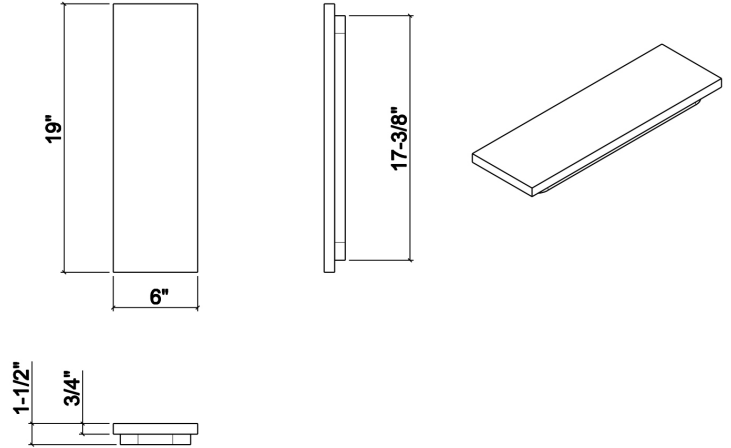

210077 | CUTTING BOARD

WALNUT STAINLESS STEEL SINK ACCESSORY

Specifications

Model	210077
Collection	Cutting board
Compatible bowl dimension (front-to-back)	18"
Overall dimensions	6" × 19" × 1 1/2"

Features