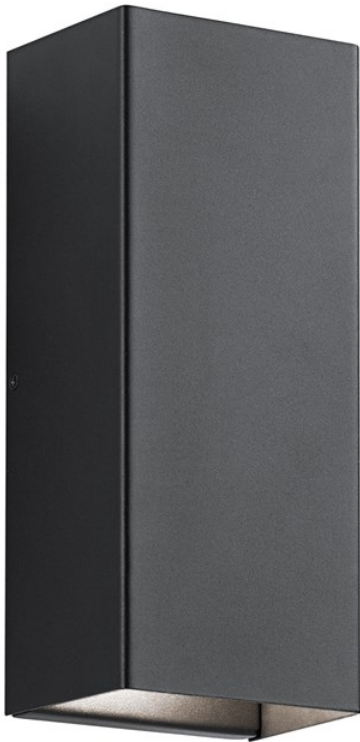

# Walden 12" LED Wall Light Textured Black

49551BKTLED (Textured Black)

Project Name: \_\_\_\_\_  
 Location: \_\_\_\_\_  
 Type: \_\_\_\_\_  
 Qty: \_\_\_\_\_  
 Comments: \_\_\_\_\_

## Dimensions

Base Backplate	4.75 X 11.75
Extension	3.75"
Weight	4.60 LBS
Height from center of Wall opening (Spec Sheet)	6.00"
Height	12.00"
Width	5.00"

## Specifications

Diffuser Description	Clear Tempered Glass With Inside Etch
Material	ALUMINUM