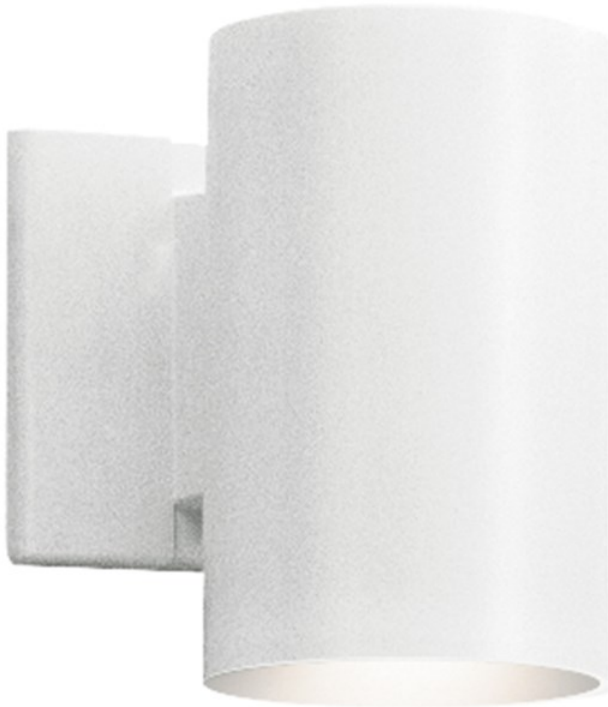

Cylinder 7" 1 Light Wall Light White

9234WH (White)

Project Name: _____
Location: _____
Type: _____
Qty: _____
Comments: _____

Certifications/Qualifications

Dark Sky Compliant	Yes
Location Rating	Wet
www.kichler.com/warranty	

Dimensions

Base Backplate	5.00 X 4.75
Extension	7.00"
Weight	0.95 LBS
Height from center of Wall opening (Spec Sheet)	3.50"
Height	7.00"
Width	4.75"

Mounting/Installation

Interior/Exterior	Exterior
Mounting Style	Wall Mount
Mounting Weight	0.95 LBS

Primary Lamping

Lamp Included	Not Included
Lamp Type	BR30
Light Source	Incandescent
Max or Nominal Watt	65W
# of Bulbs/LED Modules	1
Socket Type	Medium
Socket Wire	150

Product/Ordering Information

SKU	9234WH
Finish	White
Style	Contemporary
UPC	783927923484