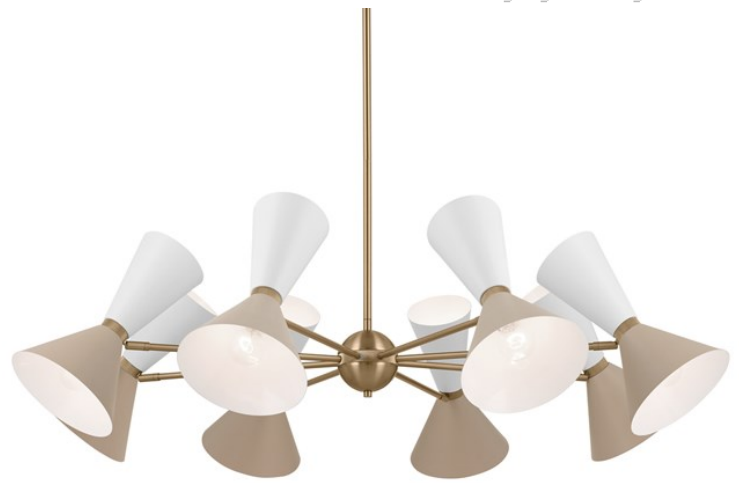

**SPECIFICATIONS**

Certifications/Qualifications	
Prop65	Yes <a href="http://www.kichler.com/warranty">www.kichler.com/warranty</a>
Dimensions	
Base Backplate	7.5" DIA
Chain/Stem Length	36"
Weight	28.00 LBS
Height	13.50"
Overall Height	48.50"
Width	48.75"
Electrical	
Input Voltage	120.00V
Light Source	
Dimmable	Yes
Dimmable Notes	Dimmable when used with dimmer switch (sold separately); when using LED bulbs, see bulb manufacturer dimming specifications.
Lamp Included	Not Included
Lamp Type	A; G25
Light Source	Bulb
Max or Nominal Watt	60.00
# of Bulbs/LED Modules	16
Socket Type	E26 (Medium)

Mounting/Installation	
Connector	Yes
Interior/Exterior	INTERIOR
Lead Wire Length	144"
Location Rating	Dry
Mounting Weight	28.00 LBS
Wire Connectors	Wire Nuts

**FIXTURE ATTRIBUTES**

Housing	
Primary Material	Steel
Max Stem Tilt	90.0 Degrees
Shade Description	Metal Cone Shade
Shade Dimensions	(Wide Cone): 8.75" D x 5.75" H (Narrow Cone): 5.5" x 7.25" H
Shade Included	Yes

Product/Ordering Information	
SKU	52567CPZGRG
Finish	Champagne Bronze
Style	Mid-Century Modern
UPC	783927029735.0

Finish Options	
	Champagne Bronze
	Champagne Bronze
	Champagne Bronze

**ALSO IN THIS FAMILY**