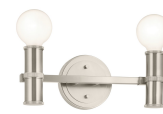

ALSO IN THIS FAMILY

55158NI