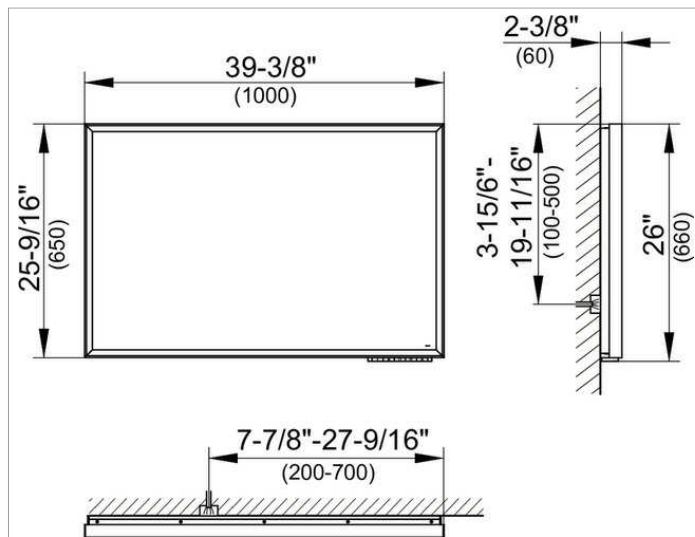

Royal Lumos
14597173550 Light mirror

PRODUCT

DRAWING

PRODUCT ATTRIBUTES

adjustable light colour from 2700 kelvin (warm white) to 6500 kelvin (daylight),

continuous aluminium frame, silver anodized

Operation:

DIMENSION

39,37 x 25,59 x 2,36 "

Warranty: KEUCO products are covered by a 5-year manufacturer's warranty, in effect from the date of purchase. During this time, proven product defects will be remedied free of charge. Warranty claims must be filed in writing, including a detailed description of the defect immediately after a defect has occurred. For a copy of our detailed product warranty policy, please contact us at office-usa@keuco.com.