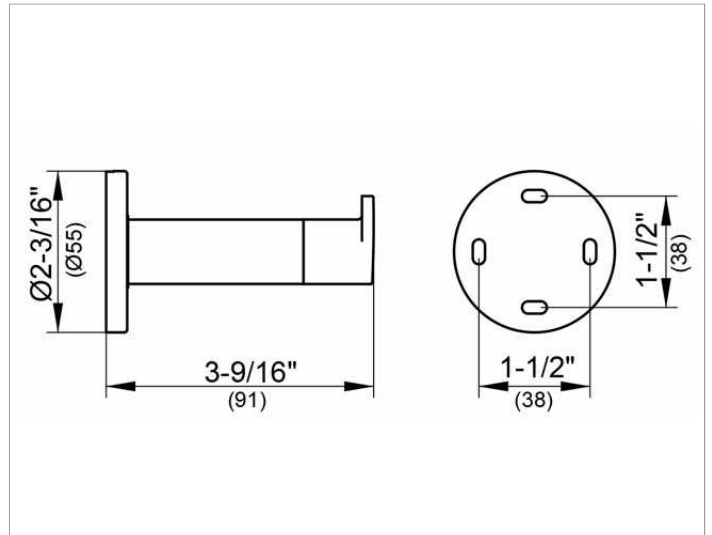

**Plan**  
**14911010000 Towel hook**

**PRODUCT**

**DRAWING**

**PRODUCT ATTRIBUTES**

with door buffer, black

**SURFACE**

polished chrome

**DIMENSION**

3,58 "

**SPECIFICATIONS**

KEUCO PLAN towel hook 14911010000  
 Chrome-plated towel hook, in a stylish yet functional design  
 Buffer black ABS synthetic  
 Rosette Ø 2-3/16"  
 Easy to clean  
 Depth 3-9/16"  
 The towel hook is fitted with 2 hidden fixing points  
 incl. corrosion-free mounting material