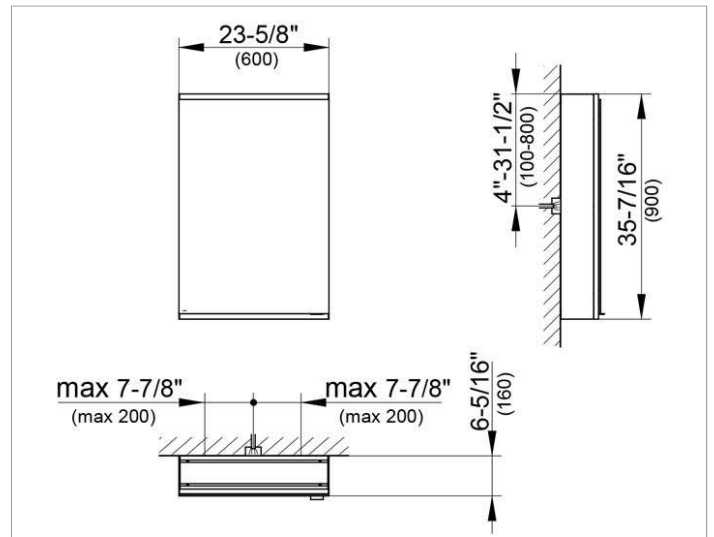

Royal Modular 2.0
800001061105000 Mirror cabinet

PRODUCT

DRAWING

SURFACE

silver anodized

DIMENSION

23,62 x 35,43 x 6,3 "

Warranty: KEUCO products are covered by a 5-year manufacturer's warranty, in effect from the date of purchase. During this time, proven product defects will be remedied free of charge. Warranty claims must be filed in writing, including a detailed description of the defect immediately after a defect has occurred. For a copy of our detailed product warranty policy, please contact us at office-usa@keuco.com.