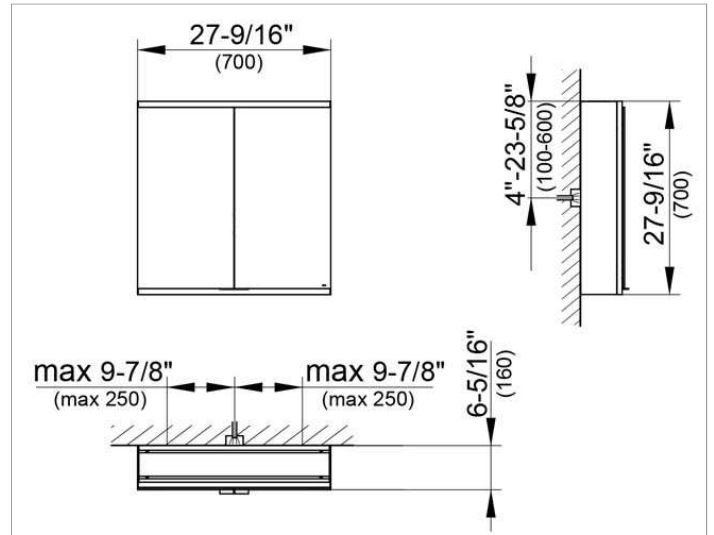

Royal Modular 2.0
800211070105300 Mirror cabinet

PRODUCT

DRAWING

EEK: A++, A+, A,

SURFACE

silver anodized

DIMENSION

27,56 x 27,56 x 6,3 "