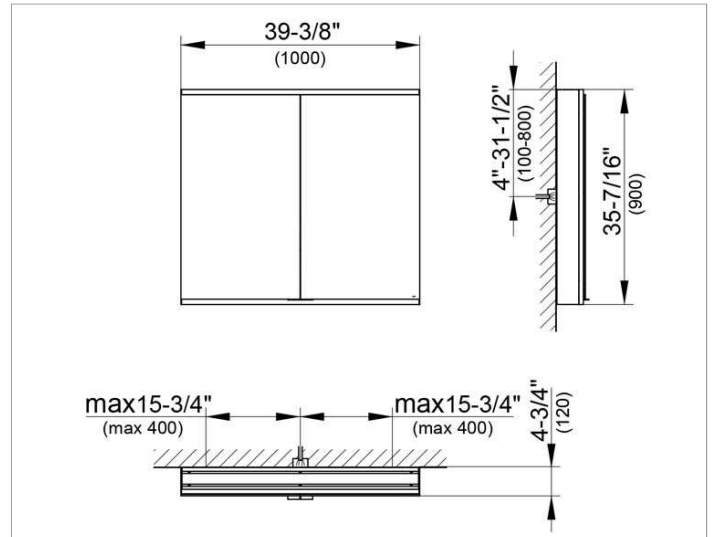

Royal Modular 2.0
800211101005000 Mirror cabinet

PRODUCT

DRAWING

EEK: A++, A+, A,

SURFACE

silver anodized

DIMENSION

39,37 x 35,43 x 4,72 "