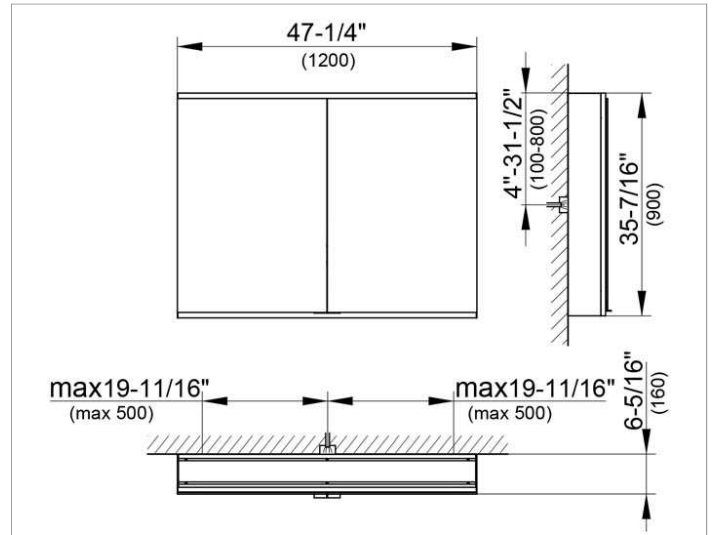

Royal Modular 2.0
800211121105200 Mirror cabinet

PRODUCT

DRAWING

EEK: A++, A+, A ,

SURFACE

silver anodized

DIMENSION

47,24 x 35,43 x 6,3 "