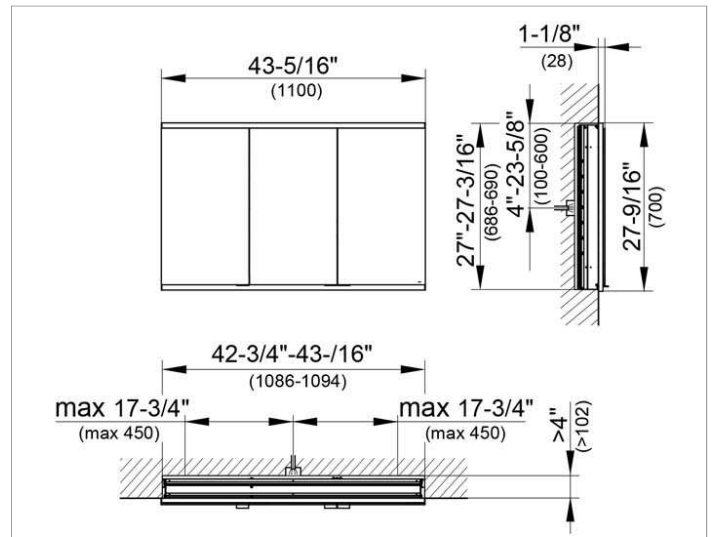

Royal Modular 2.0
800300110005000 Mirror cabinet

PRODUCT

DRAWING

SURFACE

silver anodized

DIMENSION

43,31 x 27,56 x 4,72 "

Warranty: KEUCO products are covered by a 5-year manufacturer's warranty, in effect from the date of purchase. During this time, proven product defects will be remedied free of charge. Warranty claims must be filed in writing, including a detailed description of the defect immediately after a defect has occurred. For a copy of our detailed product warranty policy, please contact us at office-usa@keuco.com.