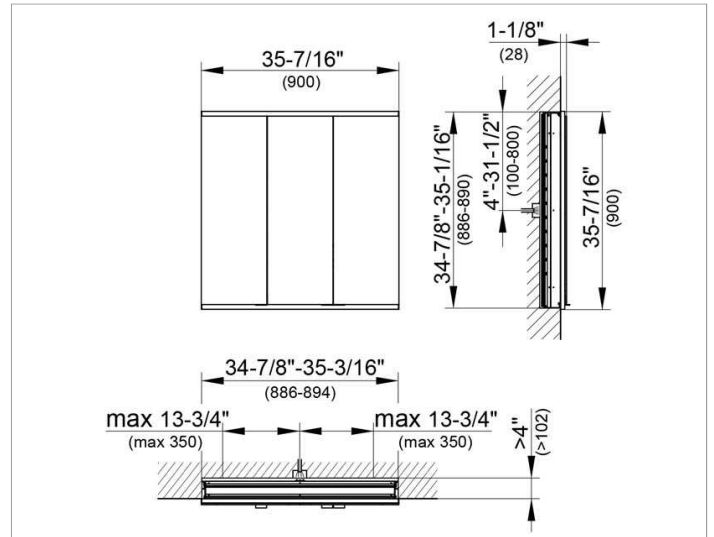

Royal Modular 2.0
800310091005000 Mirror cabinet

PRODUCT

DRAWING

EEK: A++, A+, A,

SURFACE

silver anodized

DIMENSION

35,43 x 35,43 x 4,72 "