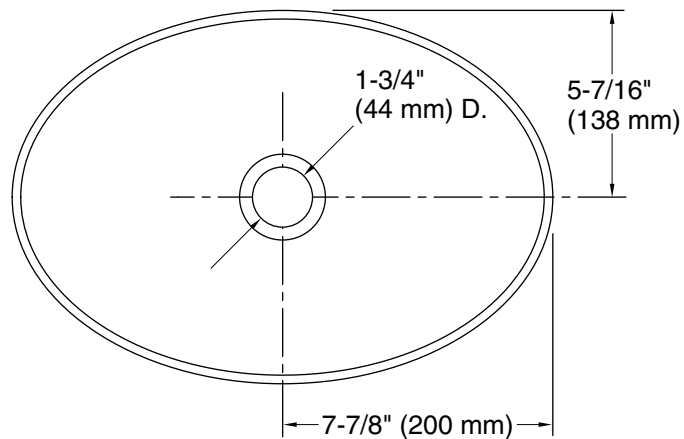

PRODUCT INFORMATION			
Fixture*:	Basin Area	Water Depth	Weight
Lavatory	14-3/4" (375 mm) x 10-1/8" (257 mm)	4" (102 mm)	30 lbs. (13.6 kg)
Outlet	1-3/4" (44 mm) D.		
*Approximate measurements for comparison only.			

ROUGHING-IN NOTES
All dimensions are nominal.

SPECIFIED MODEL			
Model	Description	Finishes	
P72061-00	Obidos Vessel Lavatory	<input type="checkbox"/> TBR Traditional Bronze	<input type="checkbox"/> WHB White Bronze