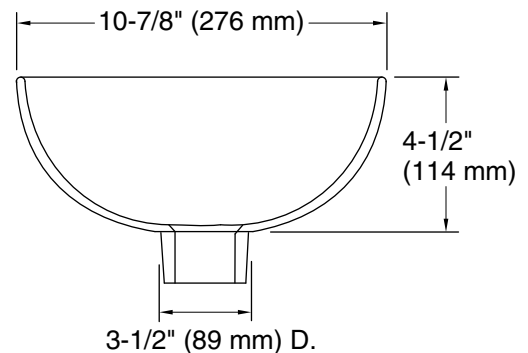

FEATURES

P72061

- Cast bronze
- Quality and craftsmanship are immediately apparent
- Simple shape and diminutive scale make Obidos a superb selection for double master installations or a powder bath
- Absolutely transitional in design; Obidos is equally appropriate for a modern home or a historic renovation
- Recommend pairing with Kallista wall-mounted faucets

PRODUCT INFORMATION			
Fixture*:	Basin Area	Water Depth	Weight
Lavatory	14-3/4" (375 mm) x 10-1/8" (257 mm)	4" (102 mm)	30 lbs. (13.6 kg)
Outlet	1-3/4" (44 mm) D.		
*Approximate measurements for comparison only.			

ROUGHING-IN NOTES
All dimensions are nominal.

SPECIFIED MODEL			
Model	Description	Finishes	
P72061-00	Obidos Vessel Lavatory	<input type="checkbox"/> TBR Traditional Bronze	<input type="checkbox"/> WHB White Bronze