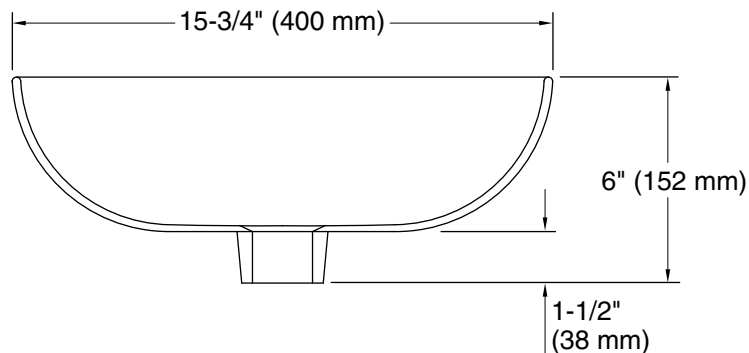

FEATURES

P72061

- Cast bronze
- Quality and craftsmanship are immediately apparent
- Simple shape and diminutive scale make Obidos a superb selection for double master installations or a powder bath
- Absolutely transitional in design; Obidos is equally appropriate for a modern home or a historic renovation
- Recommend pairing with Kallista wall-mounted faucets

PRODUCT INFORMATION			
Fixture*:	Basin Area	Water Depth	Weight
Lavatory	14-3/4" (375 mm) x 10-1/8" (257 mm)	4" (102 mm)	30 lbs. (13.6 kg)
Outlet	1-3/4" (44 mm) D.		
*Approximate measurements for comparison only.			

ROUGHING-IN NOTES
All dimensions are nominal.

SPECIFIED MODEL			
Model	Description	Finishes	
P72061-00	Obidos Vessel Lavatory	<input type="checkbox"/> TBR Traditional Bronze	<input type="checkbox"/> WHB White Bronze