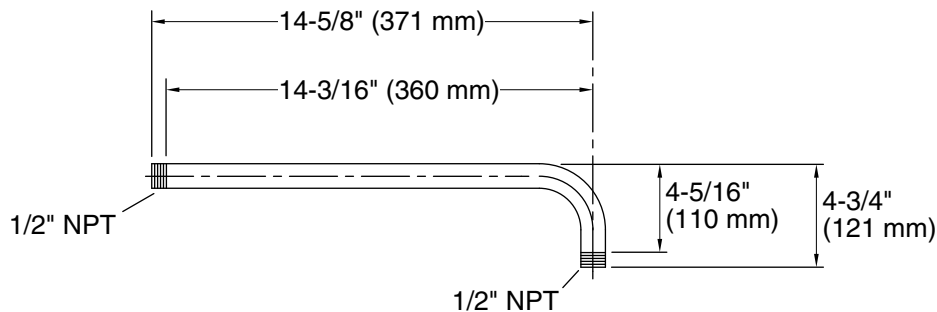

P21523

SPECIFIED MODEL

Model	Description	Finishes			
P21520-00	3" Ceiling-Mount Shower Arm	☐ CP Polished Chrome	☐ AD Nickel Silver	☐ AG Brushed Nickel	☐ ULB Unlacquered Brass
		☐ LB Bronze	☐ BZ Antique Bronze	☐ W7 Black Nickel	☐ W6 Weathered Bronze
		☐ GN Gunmetal		☐ BCH Blush Bronze	
P21521-00	6" Ceiling-Mount Shower Arm	☐ CP Polished Chrome	☐ AD Nickel Silver	☐ AG Brushed Nickel	☐ ULB Unlacquered Brass
		☐ LB Bronze	☐ BZ Antique Bronze	☐ W7 Black Nickel	☐ W6 Weathered Bronze
		☐ GN Gunmetal		☐ BCH Blush Bronze	
P21522-00	12" Ceiling-Mount Shower Arm	☐ CP Polished Chrome	☐ AD Nickel Silver	☐ AG Brushed Nickel	☐ ULB Unlacquered Brass
		☐ LB Bronze	☐ BZ Antique Bronze	☐ W7 Black Nickel	☐ W6 Weathered Bronze
		☐ GN Gunmetal		☐ BCH Blush Bronze	
P21523-00	Wall-Mount Shower Arm	☐ CP Polished Chrome	☐ AD Nickel Silver	☐ AG Brushed Nickel	☐ ULB Unlacquered Brass
		☐ LB Bronze	☐ BZ Antique Bronze	☐ W7 Black Nickel	☐ W6 Weathered Bronze
		☐ GN Gunmetal		☐ BCH Blush Bronze	

We reserve the right to make revisions without notice in the design of products or in packaging unless this right has specifically been waived at the time the order is accepted.