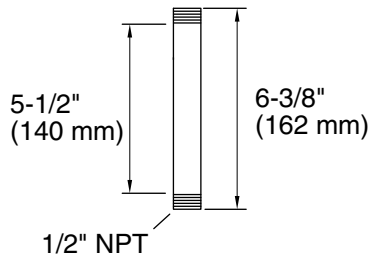

KALLISTA® Ceiling-Mount/Wall-Mount Shower Arm

FEATURES

- Solid brass construction for durability and reliability
- 1/2" NPT connection
- Complements Kallista Raindomes

CODES/STANDARDS APPLICABLE

1. Specified model meets or exceeds the following:
2. ASME A112.18.1/CSA B125.1

**P21520, P21521,
P21522, P21523**

P21521

SPECIFIED MODEL

Model	Description	Finishes			
P21520-00	3" Ceiling-Mount Shower Arm	☐ CP Polished Chrome	☐ AD Nickel Silver	☐ AG Brushed Nickel	☐ ULB Unlacquered Brass
		☐ LB Bronze	☐ BZ Antique Bronze	☐ W7 Black Nickel	☐ W6 Weathered Bronze
		☐ GN Gunmetal		☐ BCH Blush Bronze	
P21521-00	6" Ceiling-Mount Shower Arm	☐ CP Polished Chrome	☐ AD Nickel Silver	☐ AG Brushed Nickel	☐ ULB Unlacquered Brass
		☐ LB Bronze	☐ BZ Antique Bronze	☐ W7 Black Nickel	☐ W6 Weathered Bronze
		☐ GN Gunmetal		☐ BCH Blush Bronze	
P21522-00	12" Ceiling-Mount Shower Arm	☐ CP Polished Chrome	☐ AD Nickel Silver	☐ AG Brushed Nickel	☐ ULB Unlacquered Brass
		☐ LB Bronze	☐ BZ Antique Bronze	☐ W7 Black Nickel	☐ W6 Weathered Bronze
		☐ GN Gunmetal		☐ BCH Blush Bronze	
P21523-00	Wall-Mount Shower Arm	☐ CP Polished Chrome	☐ AD Nickel Silver	☐ AG Brushed Nickel	☐ ULB Unlacquered Brass
		☐ LB Bronze	☐ BZ Antique Bronze	☐ W7 Black Nickel	☐ W6 Weathered Bronze
		☐ GN Gunmetal		☐ BCH Blush Bronze	

We reserve the right to make revisions without notice in the design of products or in packaging unless this right has specifically been waived at the time the order is accepted.