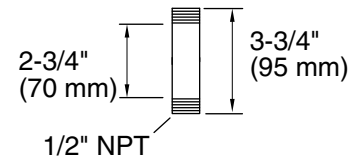

KALLISTA® Ceiling-Mount/Wall-Mount Shower Arm

FEATURES

- Solid brass construction for durability and reliability
- 1/2" NPT connection
- Complements Kallista Raindomes

CODES/STANDARDS APPLICABLE

1. Specified model meets or exceeds the following:
2. ASME A112.18.1/CSA B125.1

**P21520, P21521,
P21522, P21523**

P21520

SPECIFIED MODEL

Model	Description	Finishes			
P21520-00	3" Ceiling-Mount Shower Arm	☐ CP Polished Chrome	☐ AD Nickel Silver	☐ AG Brushed Nickel	☐ ULB Unlacquered Brass
		☐ LB Bronze	☐ BZ Antique Bronze	☐ W7 Black Nickel	☐ W6 Weathered Bronze
		☐ GN Gunmetal		☐ BCH Blush Bronze	
P21521-00	6" Ceiling-Mount Shower Arm	☐ CP Polished Chrome	☐ AD Nickel Silver	☐ AG Brushed Nickel	☐ ULB Unlacquered Brass
		☐ LB Bronze	☐ BZ Antique Bronze	☐ W7 Black Nickel	☐ W6 Weathered Bronze
		☐ GN Gunmetal		☐ BCH Blush Bronze	
P21522-00	12" Ceiling-Mount Shower Arm	☐ CP Polished Chrome	☐ AD Nickel Silver	☐ AG Brushed Nickel	☐ ULB Unlacquered Brass
		☐ LB Bronze	☐ BZ Antique Bronze	☐ W7 Black Nickel	☐ W6 Weathered Bronze
		☐ GN Gunmetal		☐ BCH Blush Bronze	
P21523-00	Wall-Mount Shower Arm	☐ CP Polished Chrome	☐ AD Nickel Silver	☐ AG Brushed Nickel	☐ ULB Unlacquered Brass
		☐ LB Bronze	☐ BZ Antique Bronze	☐ W7 Black Nickel	☐ W6 Weathered Bronze
		☐ GN Gunmetal		☐ BCH Blush Bronze	

We reserve the right to make revisions without notice in the design of products or in packaging unless this right has specifically been waived at the time the order is accepted.