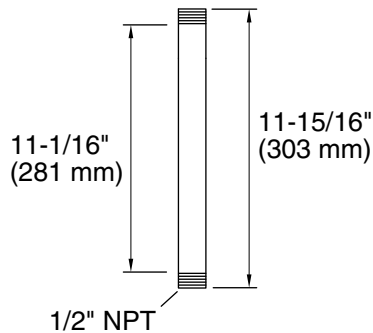

KALLISTA® Ceiling-Mount/Wall-Mount Shower Arm

FEATURES

- Solid brass construction for durability and reliability
- 1/2" NPT connection
- Complements Kallista Raindomes

CODES/STANDARDS APPLICABLE

1. Specified model meets or exceeds the following:
2. ASME A112.18.1/CSA B125.1

**P21520, P21521,
P21522, P21523**

P21522