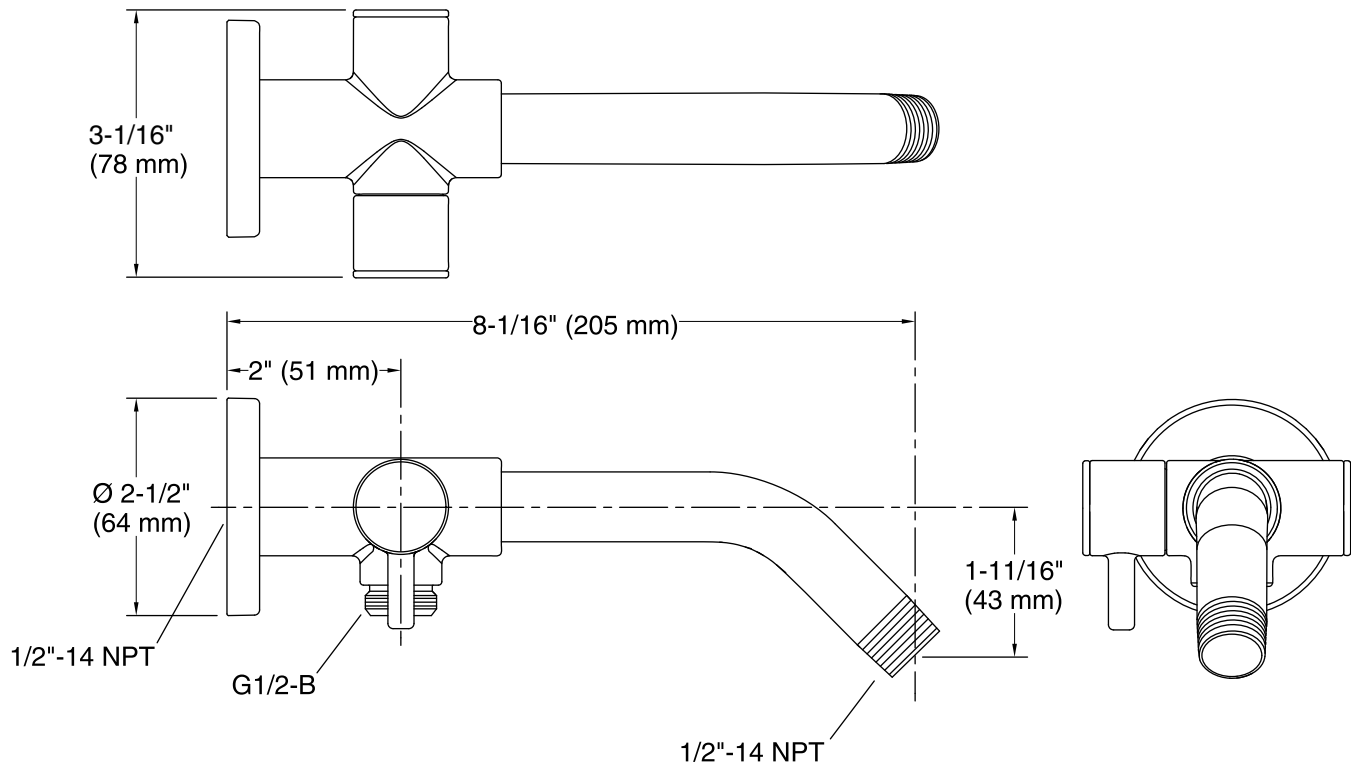

Features

- Diverter switches water between showerhead or handshower, or both on at one time
- 1/2-inch NPT connection
- For use with KOHLER showerheads & handshowers (sold separately)

Material

- Brass construction
- KOHLER finishes resist corrosion and tarnishing

Technical Information

All product dimensions are nominal.

Notes

Install this product according to the installation guide.